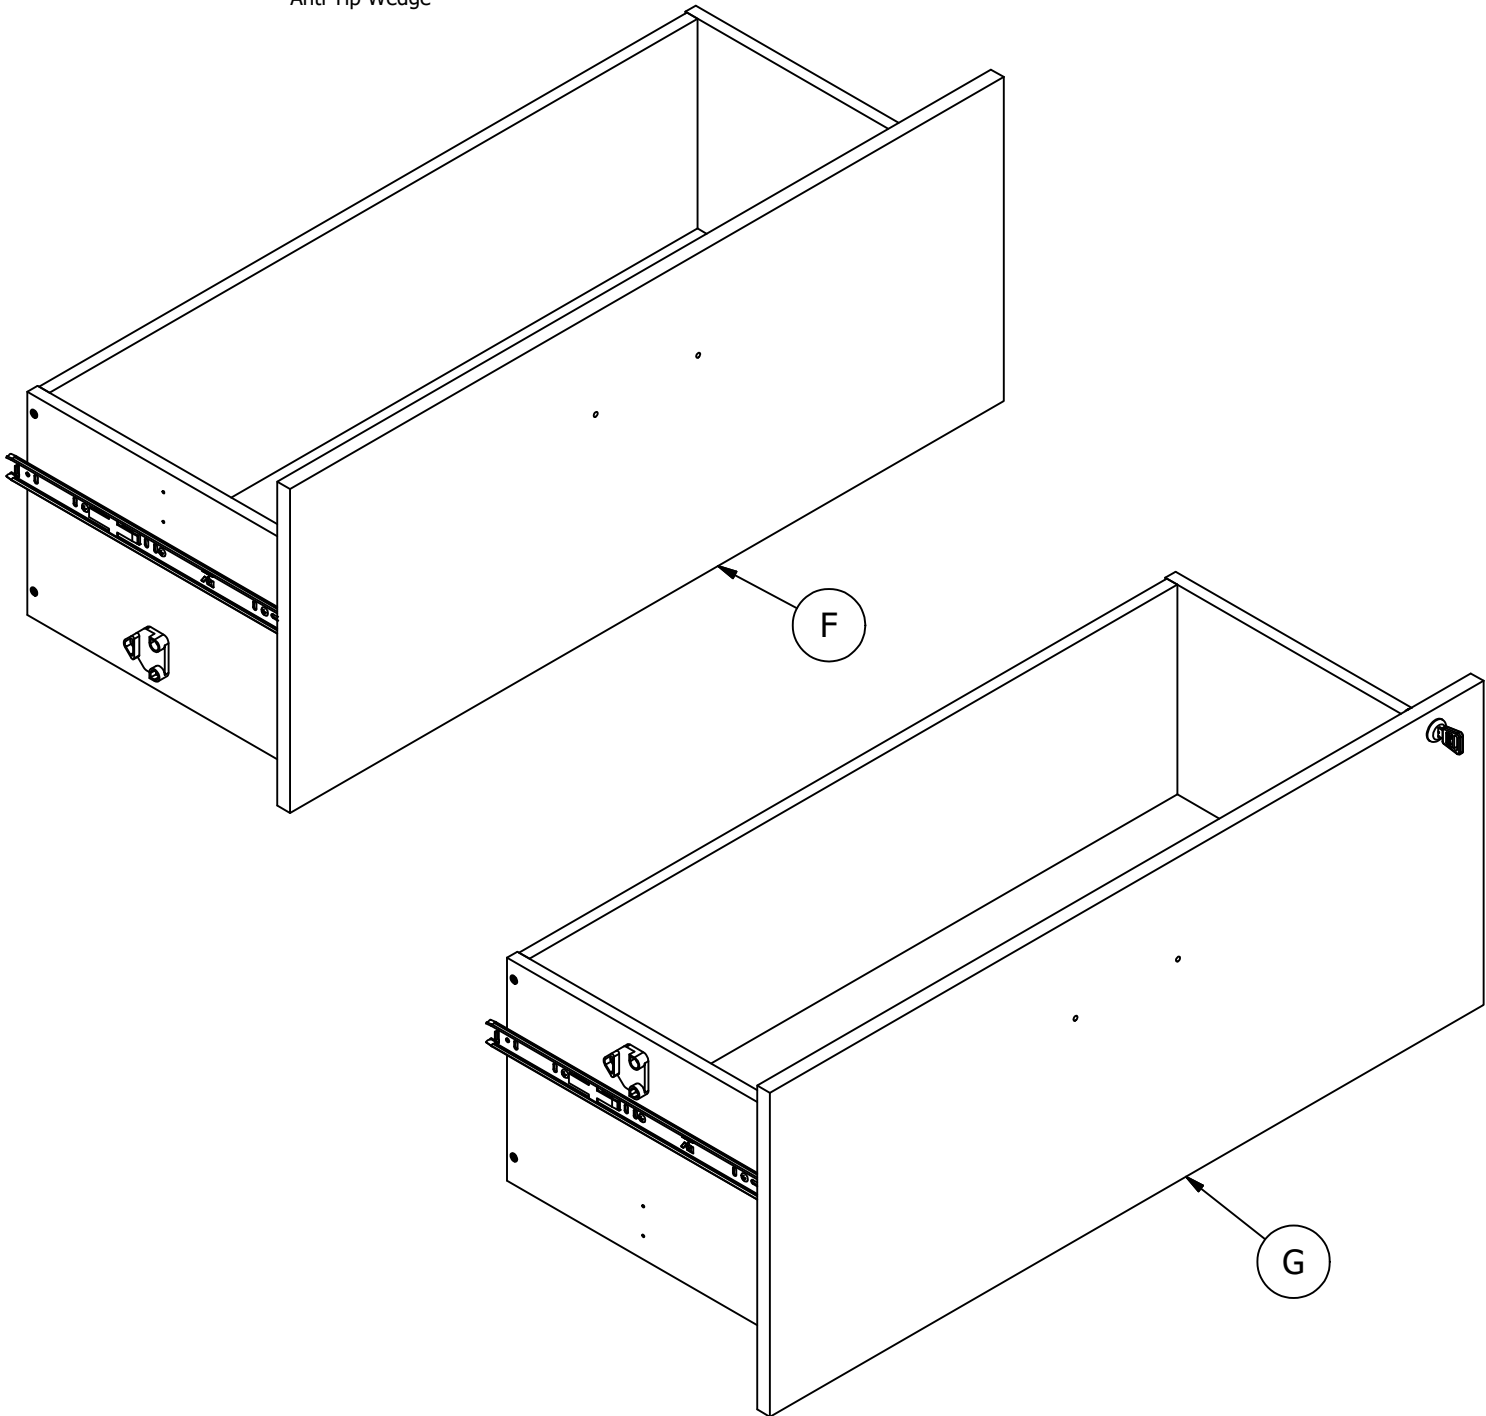

H173172  [ 2 ]  
Drawer Support  
13-<sup>1</sup>/<sub>3</sub>" (338mm)

H192100 [ 16 ]  
#8 x 1/2"

H194184

H184144 [ 2 ]  
Anti Tip Wedge

H95736 [ 2 ]  
File Extrusion  
32-<sup>11</sup>/<sub>16</sub>" (830mm)