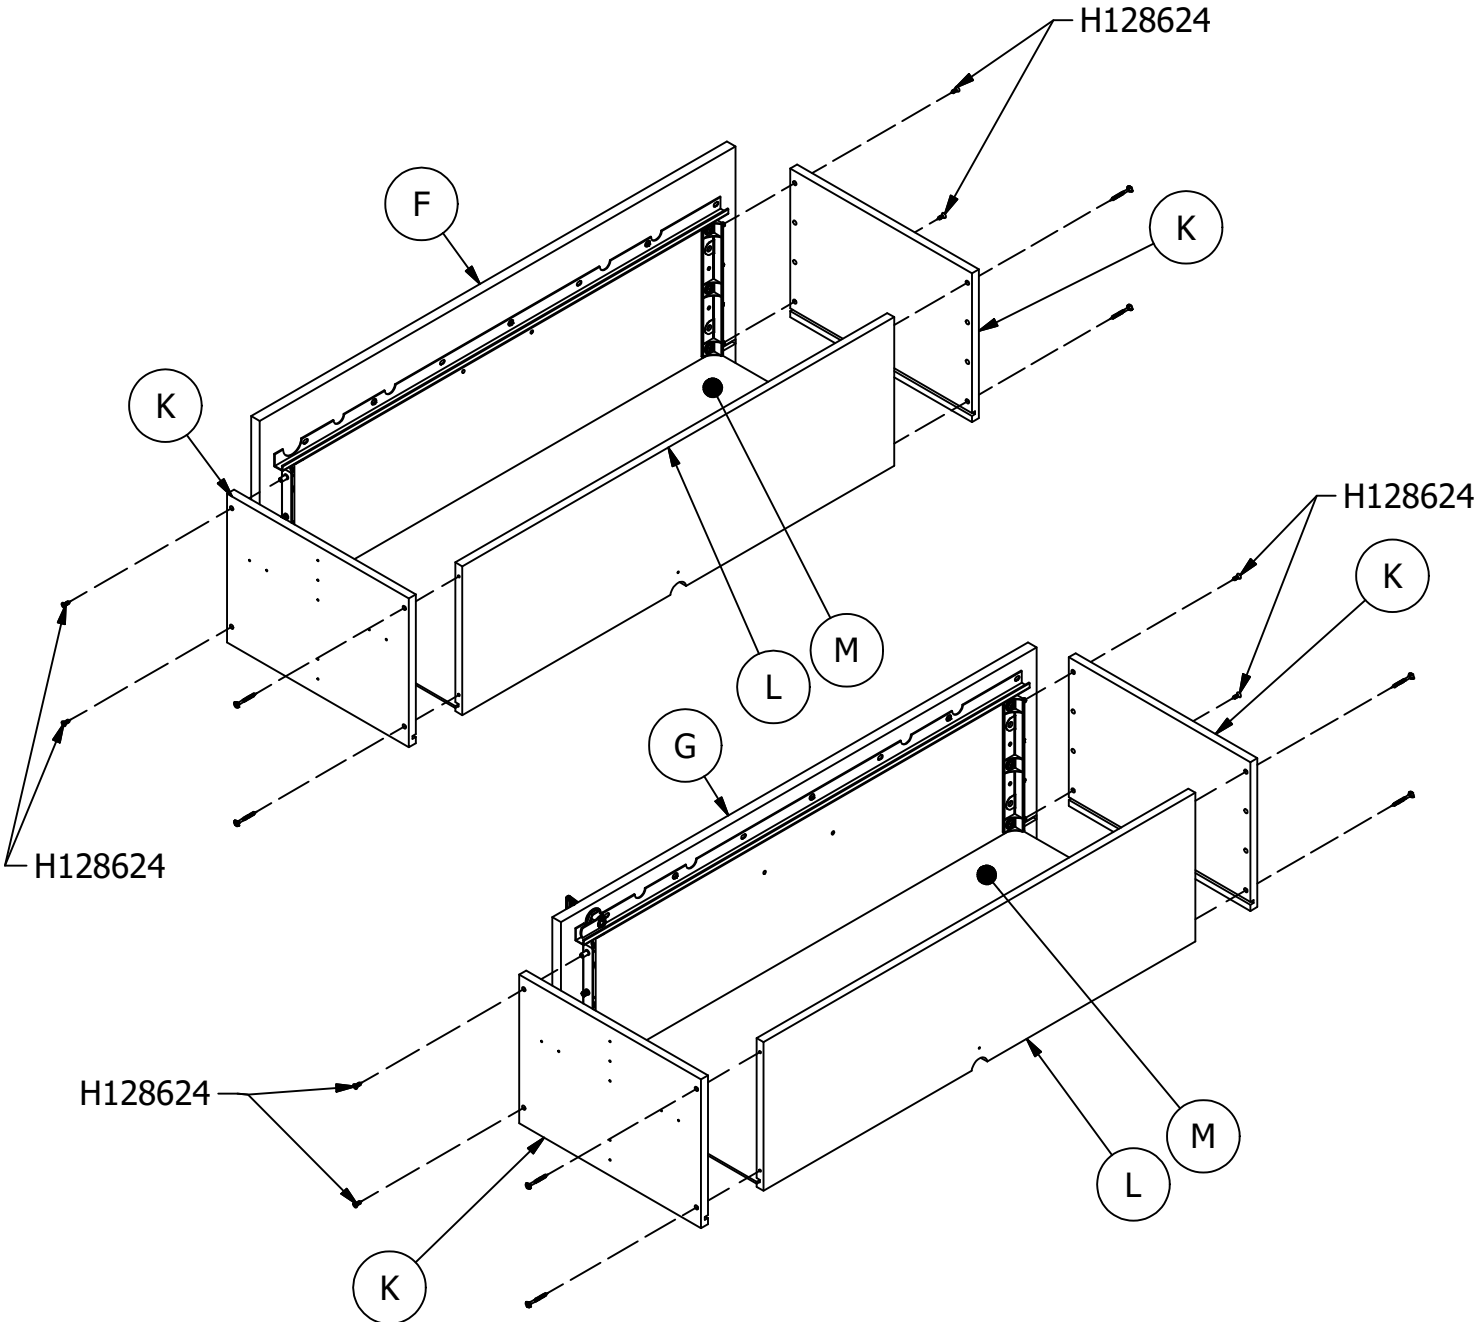

H192100 [ 6 ]  
#8 x 1/2"

H146990 [ 4 ]  
Drawer Bracket

- Unlock  
Abra  
Deverouillage
- Lock  
Cierre con llave  
Verouillage
-

H150333 [ 8 ]  
#8 x 1-1/2"

H128624 [ 8 ]  
#8 x .5"

H192100  [ 4 ]  
#8 x 1/2"