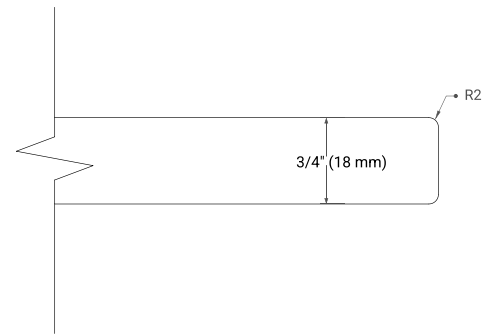

66" DOUBLE SINK BASE CABINET

BASE CABINET DIMENSIONS

66" W x 21.5" D x 34.5" H

FEATURES

- Solid wood frame & plywood panels
- Dovetail drawers and joints
- Soft closing doors & drawers

HARDWARE FINISHES*

Brushed Nickel Satin Brass Matte Black Polished Chrome

PLAN VIEW

67" DOUBLE OVAL SINK COUNTERTOP WITH 0.75 IN. THICKNESS

OVERALL DIMENSIONS

67" W x 22" D x 0.75" H

COUNTERTOP OPTIONS

Carrara Marble

FEATURES

- Solid countertop with mitered edges & seams
- Undermount white oval sink
- Pre-drilled for 8" widespread faucet

INCLUDED

- Countertop
- Matching Backsplash
- Oval Sinks

COUNTERTOP PLAN VIEW

EDGE SIDE VIEW

THREE DIMENSIONAL COUNTERTOP VIEW