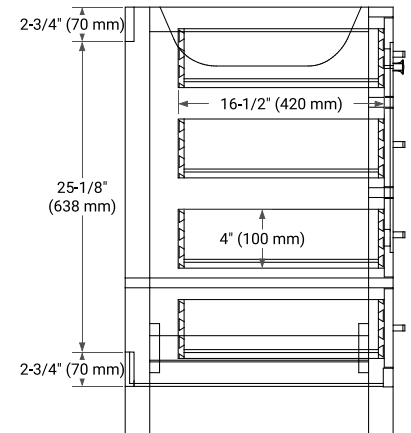

66" DOUBLE SINK BASE CABINET

BASE CABINET DIMENSIONS

66" W x 21.5" D x 34.5" H

FEATURES

- Solid wood frame & plywood panels
- Dovetail drawers and joints
- Soft closing doors & drawers

HARDWARE FINISHES*

Brushed Nickel Satin Brass Matte Black Polished Chrome

PLAN VIEW

67" DOUBLE OVAL SINK COUNTERTOP WITH 0.75 IN. THICKNESS

OVERALL DIMENSIONS

67" W x 22" D x 0.75" H

COUNTERTOP OPTIONS

Carrara Marble

FEATURES

- Solid countertop with mitered edges & seams
- Undermount white oval sink
- Pre-drilled for 8" widespread faucet

INCLUDED

- Countertop
- Matching Backsplash
- Oval Sinks

COUNTERTOP PLAN VIEW

EDGE SIDE VIEW

THREE DIMENSIONAL COUNTERTOP VIEW