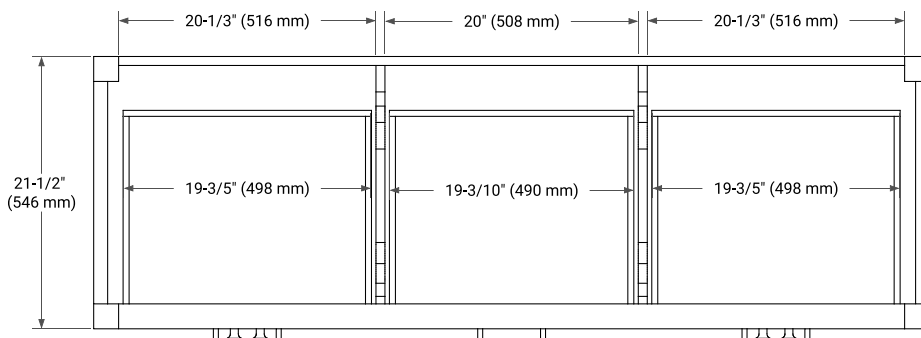

66" DOUBLE SINK BASE CABINET

BASE CABINET DIMENSIONS

66" W x 21.5" D x 34.5" H

FEATURES

- Solid wood frame & plywood panels
- Dovetail drawers and joints
- Soft closing doors & drawers

HARDWARE FINISHES*

Brushed Nickel Satin Brass Matte Black Polished Chrome

PLAN VIEW

67" DOUBLE OVAL SINK COUNTERTOP WITH 0.75 IN. THICKNESS

OVERALL DIMENSIONS

67" W x 22" D x 0.75" H

COUNTERTOP OPTIONS

Carrara Marble

FEATURES

- Solid countertop with mitered edges & seams
- Undermount white oval sink
- Pre-drilled for 8" widespread faucet

INCLUDED

- Countertop
- Matching Backsplash
- Oval Sinks

COUNTERTOP PLAN VIEW

EDGE SIDE VIEW

THREE DIMENSIONAL COUNTERTOP VIEW