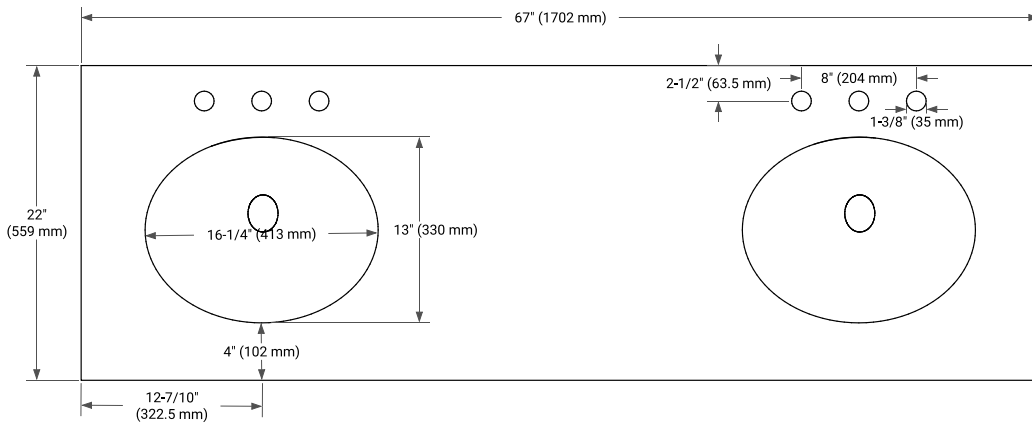

66" DOUBLE SINK BASE CABINET

BASE CABINET DIMENSIONS

66" W x 21.5" D x 34.5" H

FEATURES

- Solid wood frame & plywood panels
- Dovetail drawers and joints
- Soft closing doors & drawers

HARDWARE FINISHES*

Brushed Nickel Satin Brass Matte Black Polished Chrome

PLAN VIEW

67" DOUBLE OVAL SINK COUNTERTOP WITH 0.75 IN. THICKNESS

OVERALL DIMENSIONS

67" W x 22" D x 0.75" H

COUNTERTOP OPTIONS

Carrara Marble

FEATURES

- Solid countertop with mitered edges & seams
- Undermount white oval sink
- Pre-drilled for 8" widespread faucet

INCLUDED

- Countertop
- Matching Backsplash
- Oval Sinks

COUNTERTOP PLAN VIEW

EDGE SIDE VIEW

THREE DIMENSIONAL COUNTERTOP VIEW