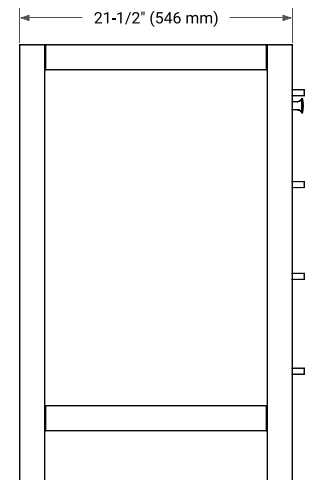

66" DOUBLE SINK BASE CABINET

BASE CABINET DIMENSIONS

66" W x 21.5" D x 34.5" H

FEATURES

- Solid wood frame & plywood panels
- Dovetail drawers and joints
- Soft closing doors & drawers

HARDWARE FINISHES*

Brushed Nickel Satin Brass Matte Black Polished Chrome

PLAN VIEW

67" DOUBLE OVAL SINK COUNTERTOP WITH 0.75 IN. THICKNESS

OVERALL DIMENSIONS

67" W x 22" D x 0.75" H

COUNTERTOP OPTIONS

Carrara Marble

FEATURES

- Solid countertop with mitered edges & seams
- Undermount white oval sink
- Pre-drilled for 8" widespread faucet

INCLUDED

- Countertop
- Matching Backsplash
- Oval Sinks

COUNTERTOP PLAN VIEW

EDGE SIDE VIEW

THREE DIMENSIONAL COUNTERTOP VIEW