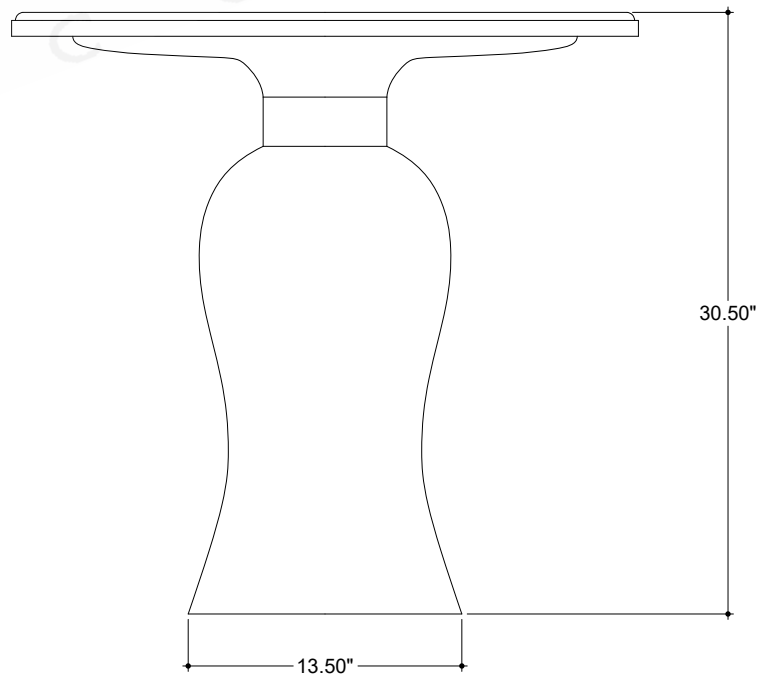

ITEM: 3000-0335

Overall Dimensions

Diameter: 32"

Height: 30.5"

TOP VIEW

FRONT VIEW