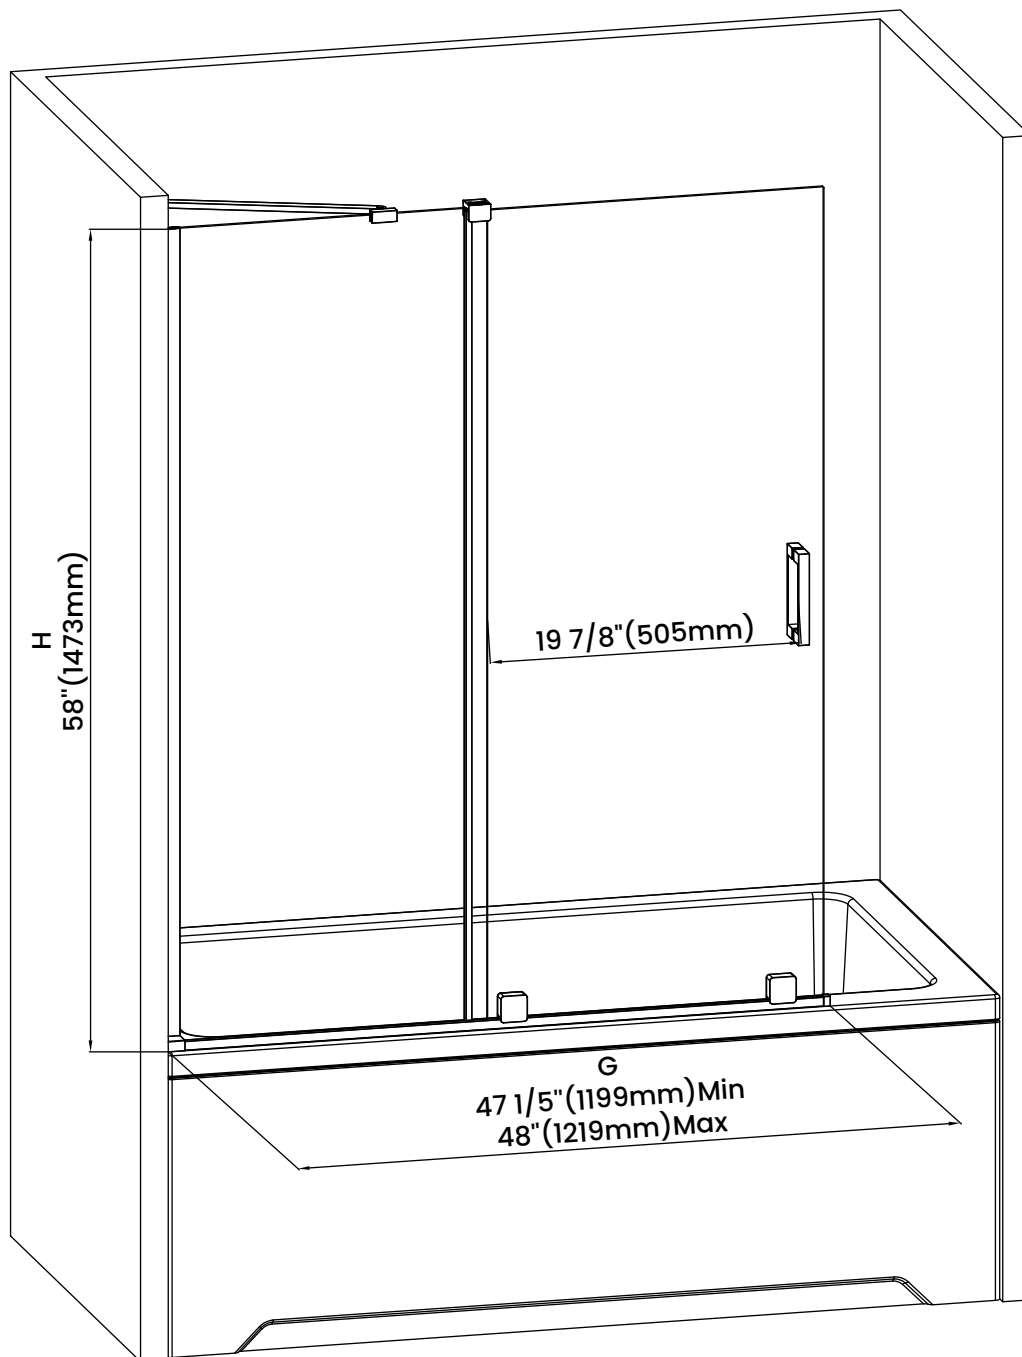

Measurements	
<b>A</b>	Distance Between Handle Holes
<b>B</b>	Handle Length
<b>C</b>	Distance Between Handle Holes To The Side
<b>D</b>	Distance Between Handle Holes To The Bottom
<b>G</b>	Min/Max Shower Door Width
<b>H</b>	Shower Door Height
<b>J</b>	Walk Through Opening Height

Measurements provided are in mm and inches.

Measurements	
<b>A</b>	Distance Between Handle Holes
<b>B</b>	Handle Length
<b>C</b>	Distance Between Handle Holes To The Side
<b>D</b>	Distance Between Handle Holes To The Bottom
<b>G</b>	Min/Max Shower Door Width
<b>H</b>	Shower Door Height
<b>J</b>	Walk Through Opening Height

Measurements provided are in mm and inches.