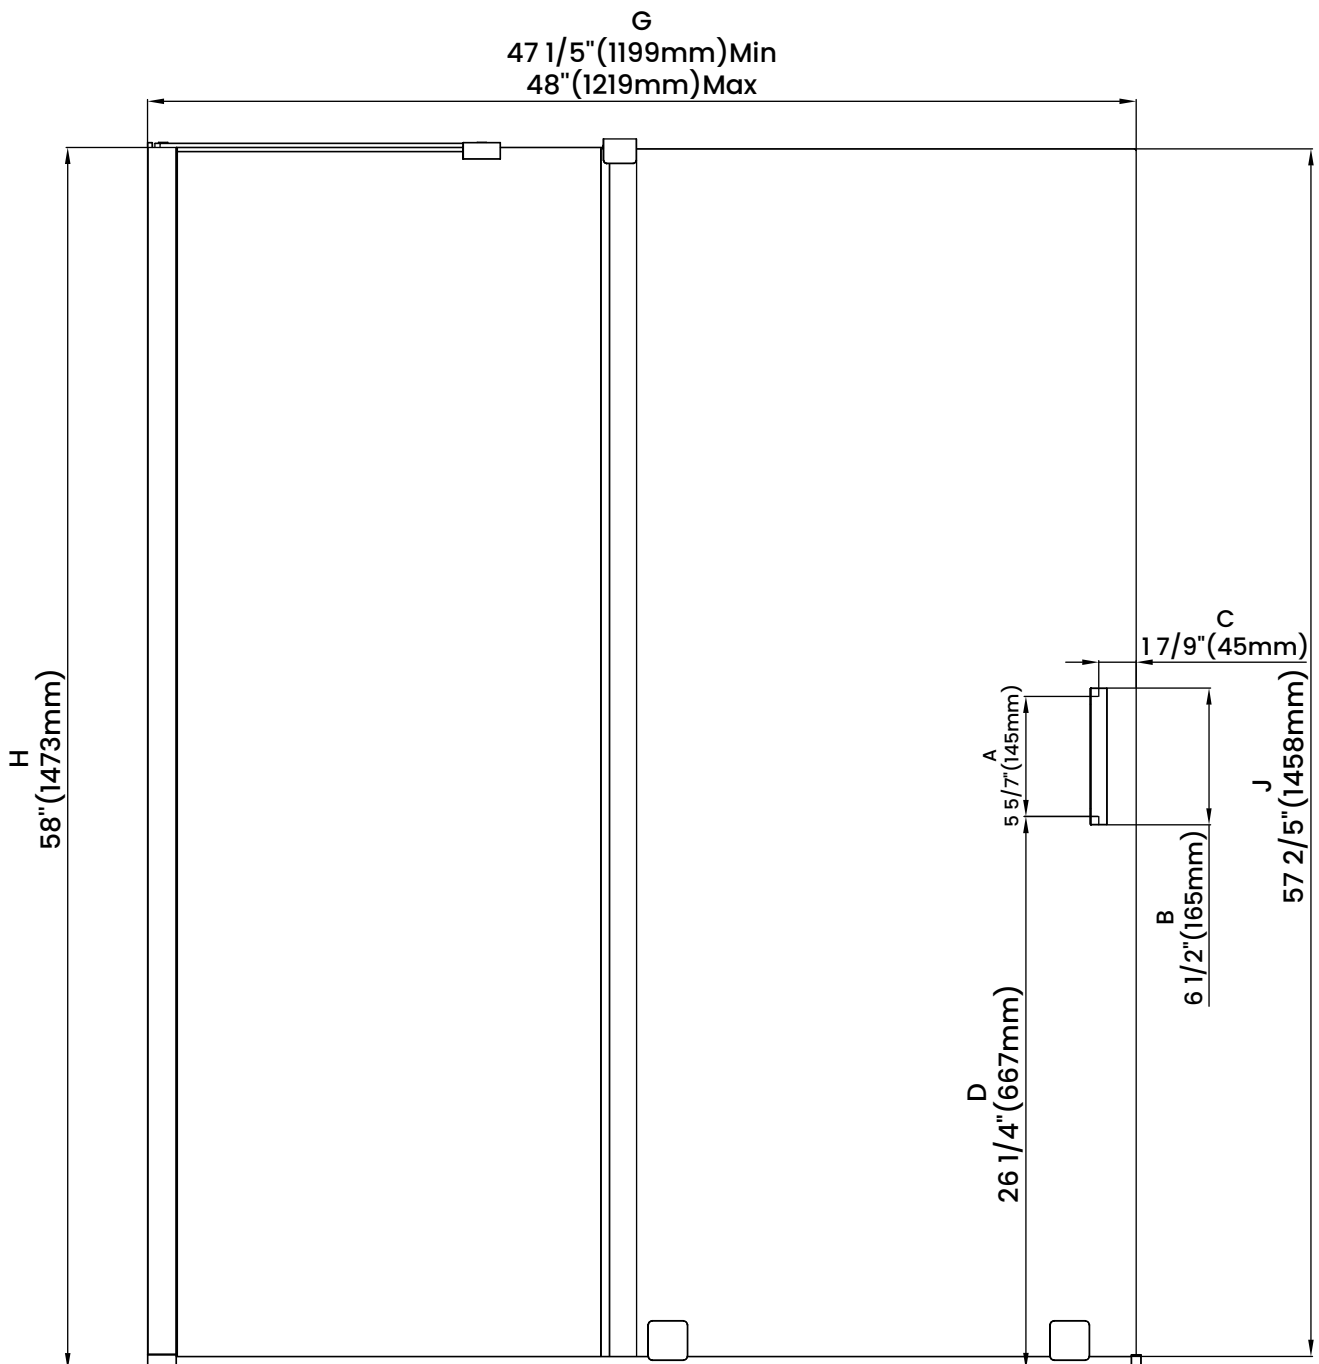

Measurements	
<b>A</b>	Distance Between Handle Holes
<b>B</b>	Handle Length
<b>C</b>	Distance Between Handle Holes To The Side
<b>D</b>	Distance Between Handle Holes To The Bottom
<b>G</b>	Min/Max Shower Door Width
<b>H</b>	Shower Door Height
<b>J</b>	Walk Through Opening Height

Measurements provided are in mm and inches.

Measurements	
<b>A</b>	Distance Between Handle Holes
<b>B</b>	Handle Length
<b>C</b>	Distance Between Handle Holes To The Side
<b>D</b>	Distance Between Handle Holes To The Bottom
<b>G</b>	Min/Max Shower Door Width
<b>H</b>	Shower Door Height
<b>J</b>	Walk Through Opening Height

Measurements provided are in mm and inches.