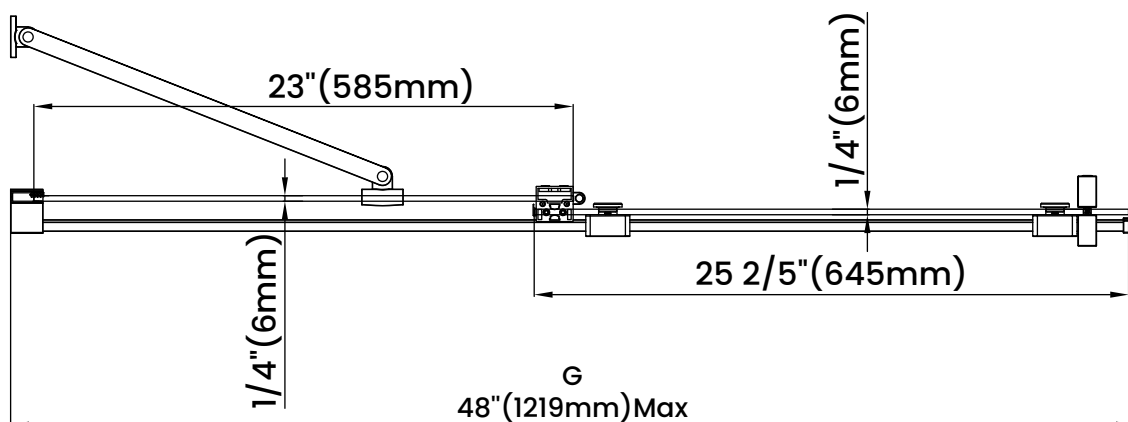

Measurements	
<b>A</b>	Distance Between Handle Holes
<b>B</b>	Handle Length
<b>C</b>	Distance Between Handle Holes To The Side
<b>D</b>	Distance Between Handle Holes To The Bottom
<b>G</b>	Min/Max Shower Door Width
<b>H</b>	Shower Door Height
<b>J</b>	Walk Through Opening Height

Measurements provided are in mm and inches.

Measurements	
<b>A</b>	Distance Between Handle Holes
<b>B</b>	Handle Length
<b>C</b>	Distance Between Handle Holes To The Side
<b>D</b>	Distance Between Handle Holes To The Bottom
<b>G</b>	Min/Max Shower Door Width
<b>H</b>	Shower Door Height
<b>J</b>	Walk Through Opening Height

Measurements provided are in mm and inches.