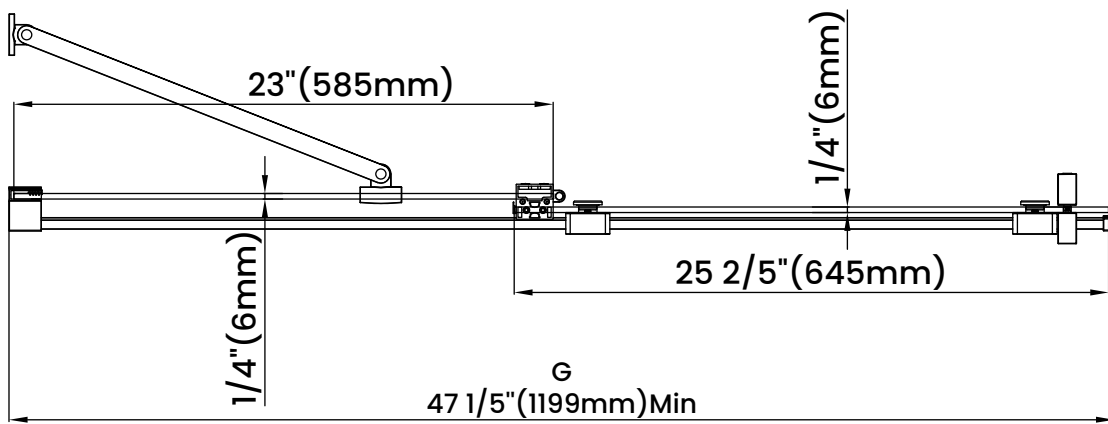

Measurements	
<b>A</b>	Distance Between Handle Holes
<b>B</b>	Handle Length
<b>C</b>	Distance Between Handle Holes To The Side
<b>D</b>	Distance Between Handle Holes To The Bottom
<b>G</b>	Min/Max Shower Door Width
<b>H</b>	Shower Door Height
<b>J</b>	Walk Through Opening Height

Measurements provided are in mm and inches.

Measurements	
<b>A</b>	Distance Between Handle Holes
<b>B</b>	Handle Length
<b>C</b>	Distance Between Handle Holes To The Side
<b>D</b>	Distance Between Handle Holes To The Bottom
<b>G</b>	Min/Max Shower Door Width
<b>H</b>	Shower Door Height
<b>J</b>	Walk Through Opening Height

Measurements provided are in mm and inches.