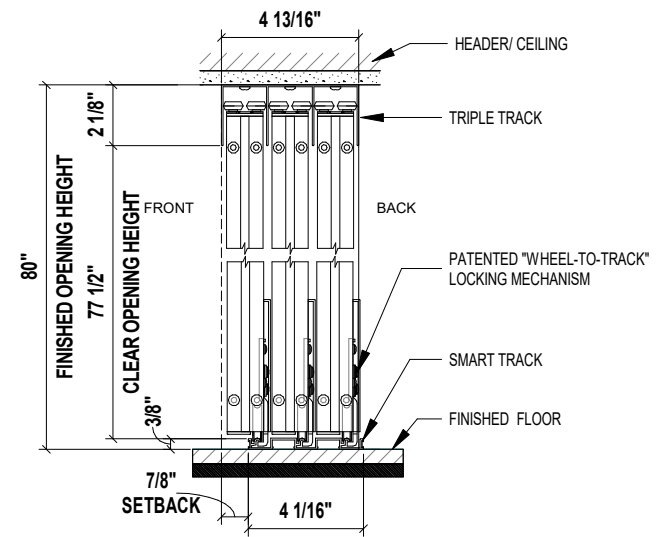

TOP VIEW

SIDE VIEW

FRONT VIEW

3D VIEW

Aluminum Frame
 FTS Frame Size: 1 1/2"

- Finish:**
- Black - SD1080FR3BK
 - Charcoal - SD1080FR3CH
 - Silver - SD1080FR3SL
 - Walnut - SD1080FR3WH
 - Wenge - SD1080FR3WN
 - White - SD1080FR3WT

Glass: Frosted

3 - PANEL FROSTED GLASS SLIDING CLOSET DOOR 108" X 80"