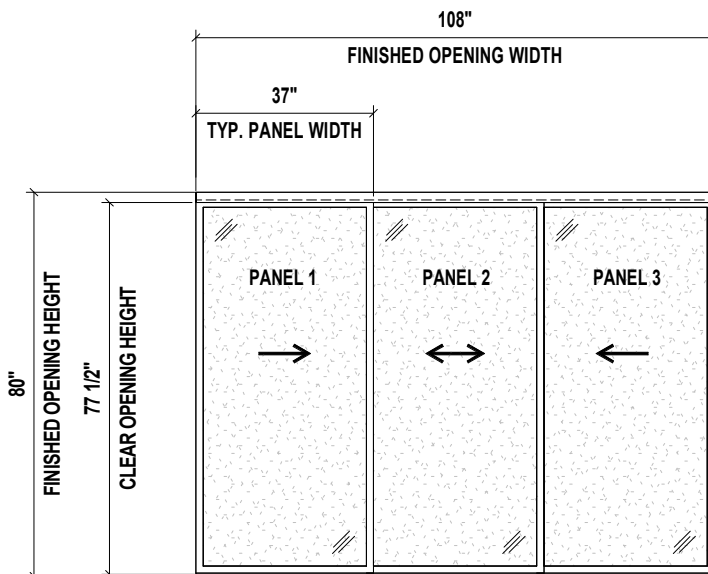

TOP VIEW

SIDE VIEW

FRONT VIEW

3D VIEW

Aluminum Frame
 FTS Frame Size: 1 1/2"

- Finish:**
- Black - SD1080FR3BK
 - Charcoal - SD1080FR3CH
 - Silver - SD1080FR3SL
 - Walnut - SD1080FR3WH
 - Wenge - SD1080FR3WN
 - White - SD1080FR3WT

Glass: Frosted

3 - PANEL FROSTED GLASS SLIDING CLOSET DOOR 108" X 80"