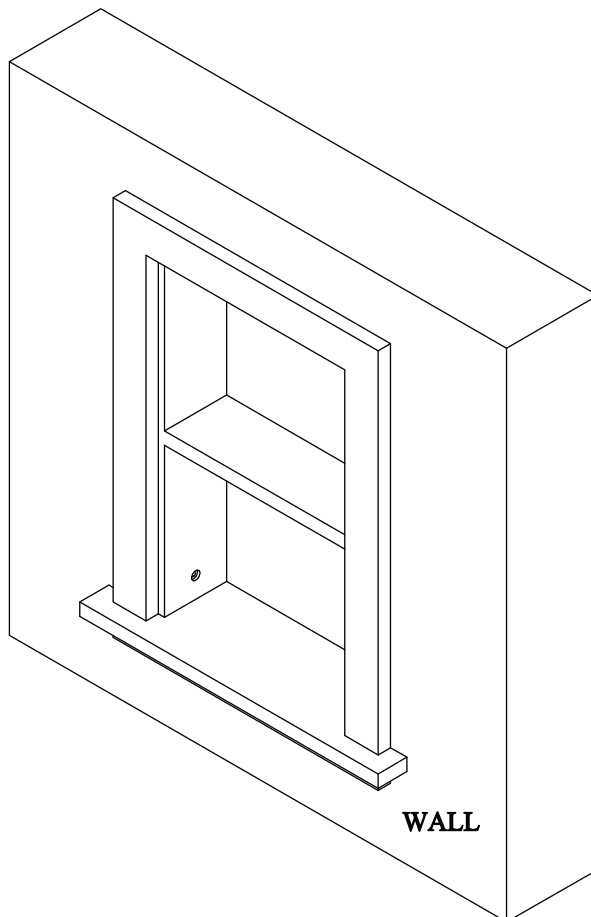

ITEM# 515-01-BLK

ADIRhome

IN WALL CABINET

INSTALLATION GUIDE

PART LIST

WALL CABINET

TOOLS NEEDED

4X SCREWS

4X WALL ANCHOR

HAMMER

SCREW DRIVER

STEP 1

STEP 2

STEP 3

FINISH

follow us on