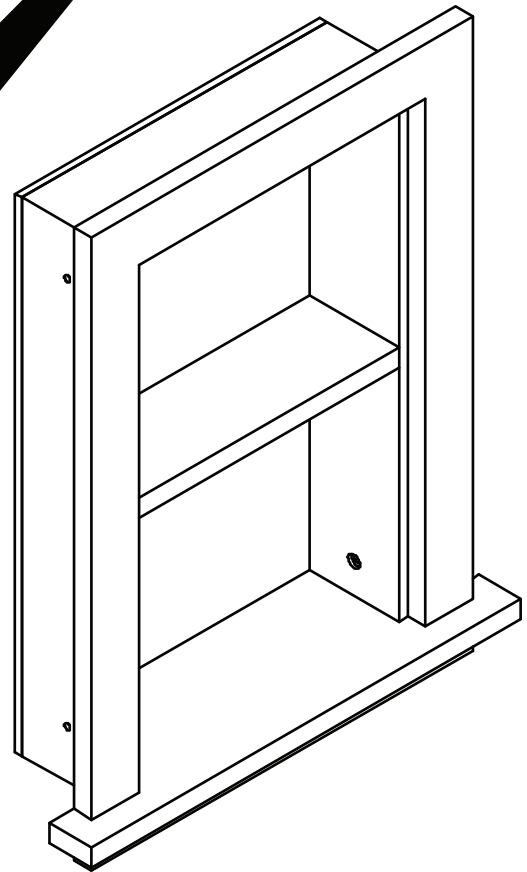

ITEM# 515-01-BLK

ADIRhome

IN WALL CABINET

INSTALLATION GUIDE

PART LIST

WALL CABINET

TOOLS NEEDED

4X SCREWS