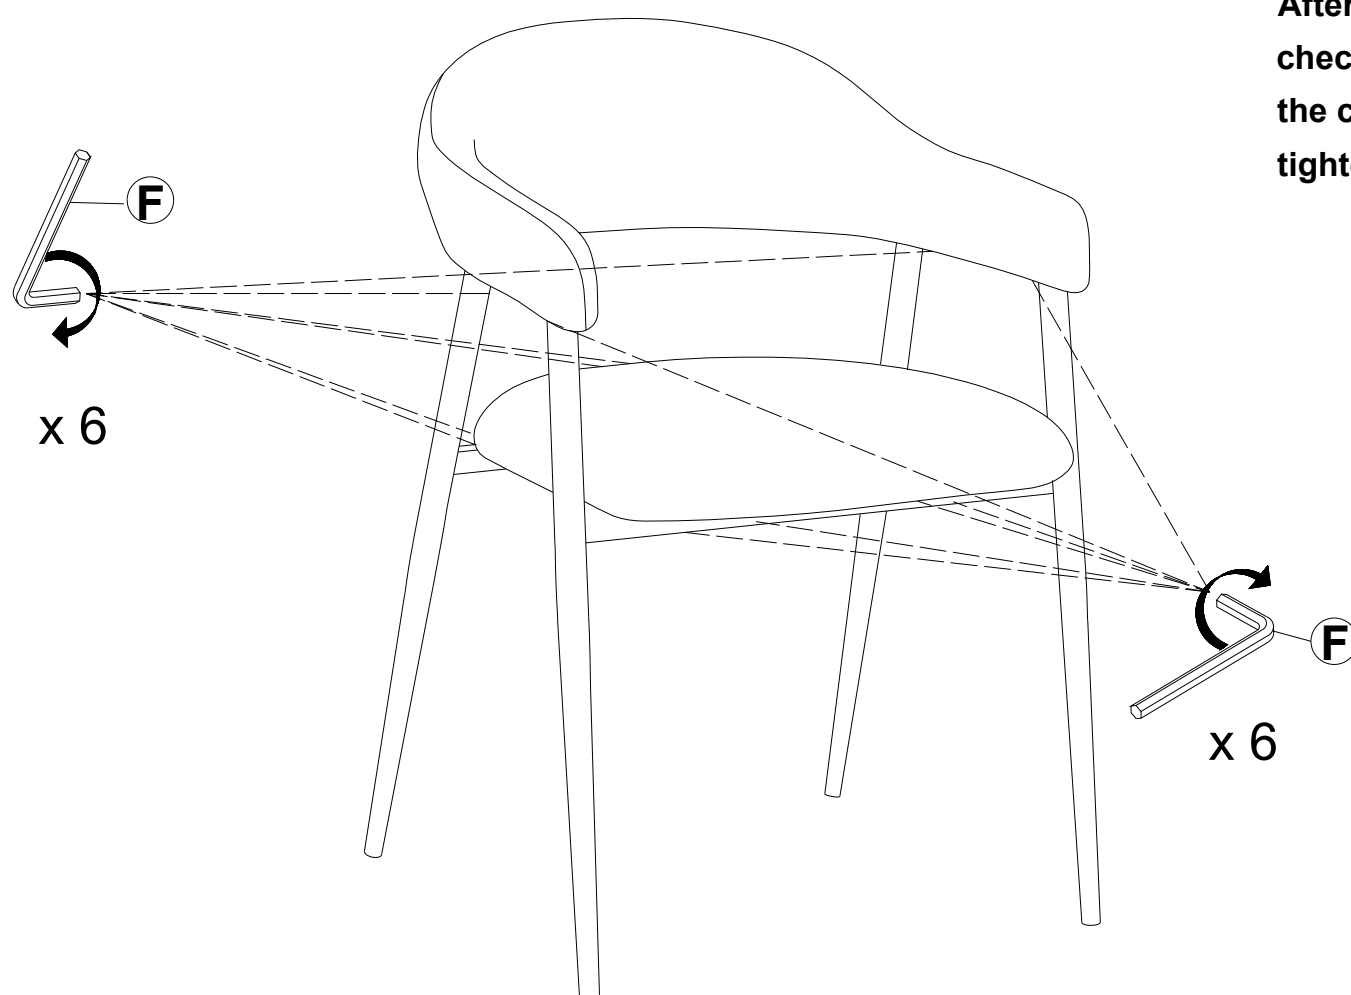

STEP 4

B		x4
D		x4
E		x4

STEP 5

Attention:
After assembly is completed,
check and adjust the level of
the chair, and then fully
tighten the all bolts.

STEP 6

MAINTENANCE AND WARNING

- Keep furniture away from heat.
- Do not clean furniture with harsh cleansers or polish. Do not use detergents, Solvents, abrasives, spray packs or leather cleaner. Use non-color mild soap with warm water clean spills(Mix 1:10 soap to water)
- Do not place furniture under direct sunlight, material will possibly fade over time.
- Do not use on site dry Cleaning machine.
- Children should not climb or jump on the furniture.
- Do not write on furniture without a padded barrier to protect the surface.
- Not for commercial use, For residential use only.
- The maximum load is 275 LBS.