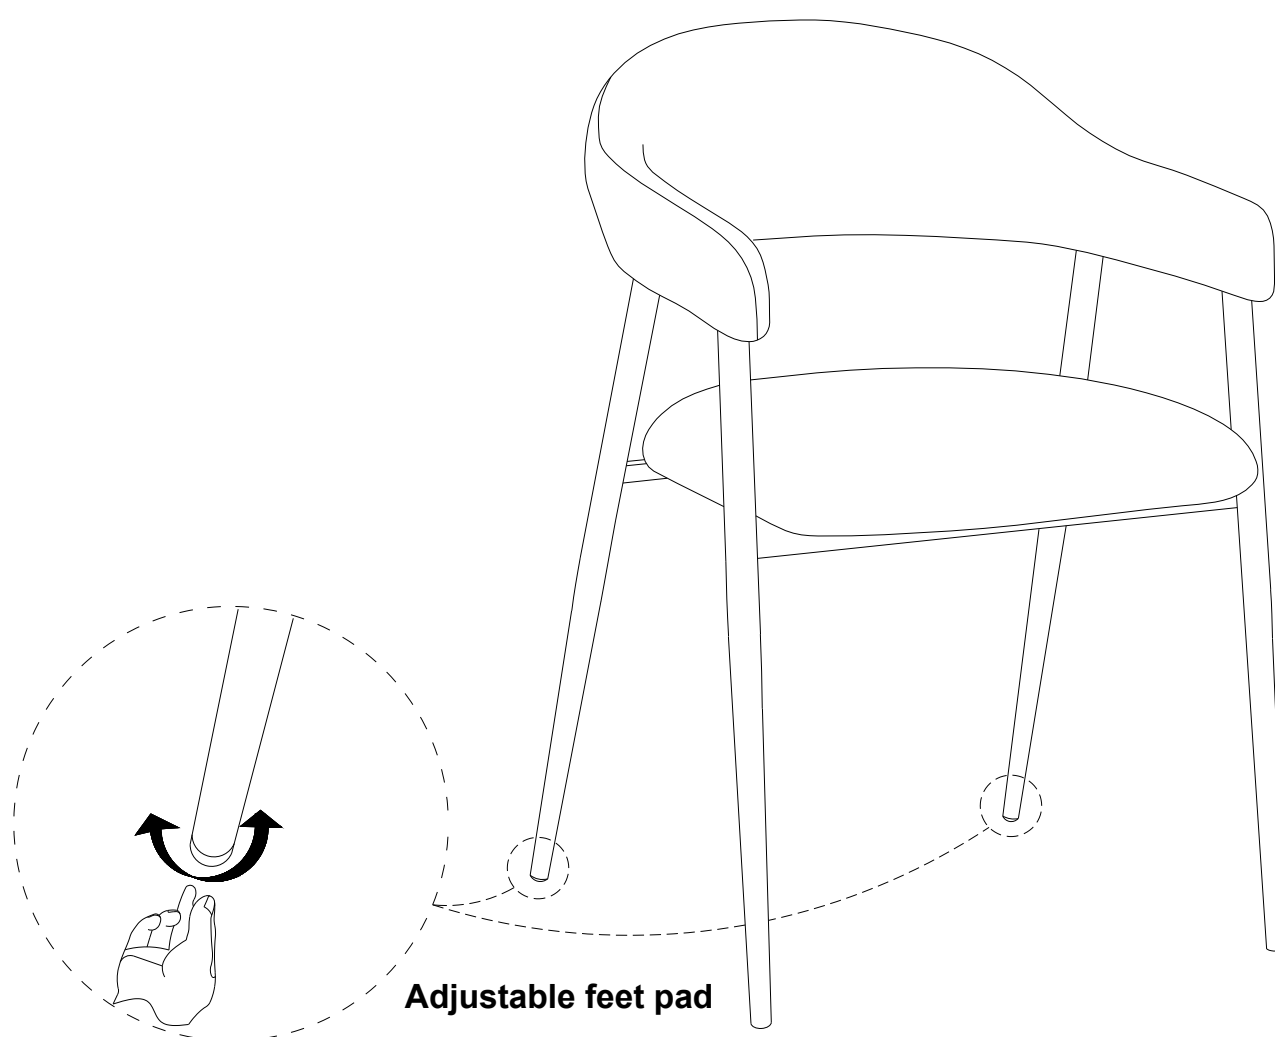

STEP 4

B		x4
D		x4
E		x4

STEP 5

Attention:
After assembly is completed,
check and adjust the level of
the chair, and then fully
tighten the all bolts.

STEP 6

MAINTENANCE AND WARNING

- Keep furniture away from heat.
- Do not clean furniture with harsh cleansers or polish. Do not use detergents, Solvents, abrasives, spray packs or leather cleaner. Use non-color mild soap with warm water clean spills(Mix 1:10 soap to water)
- Do not place furniture under direct sunlight, material will possibly fade over time.
- Do not use on site dry Cleaning machine.
- Children should not climb or jump on the furniture.
- Do not write on furniture without a padded barrier to protect the surface.
- Not for commercial use, For residential use only.
- The maximum load is 275 LBS.