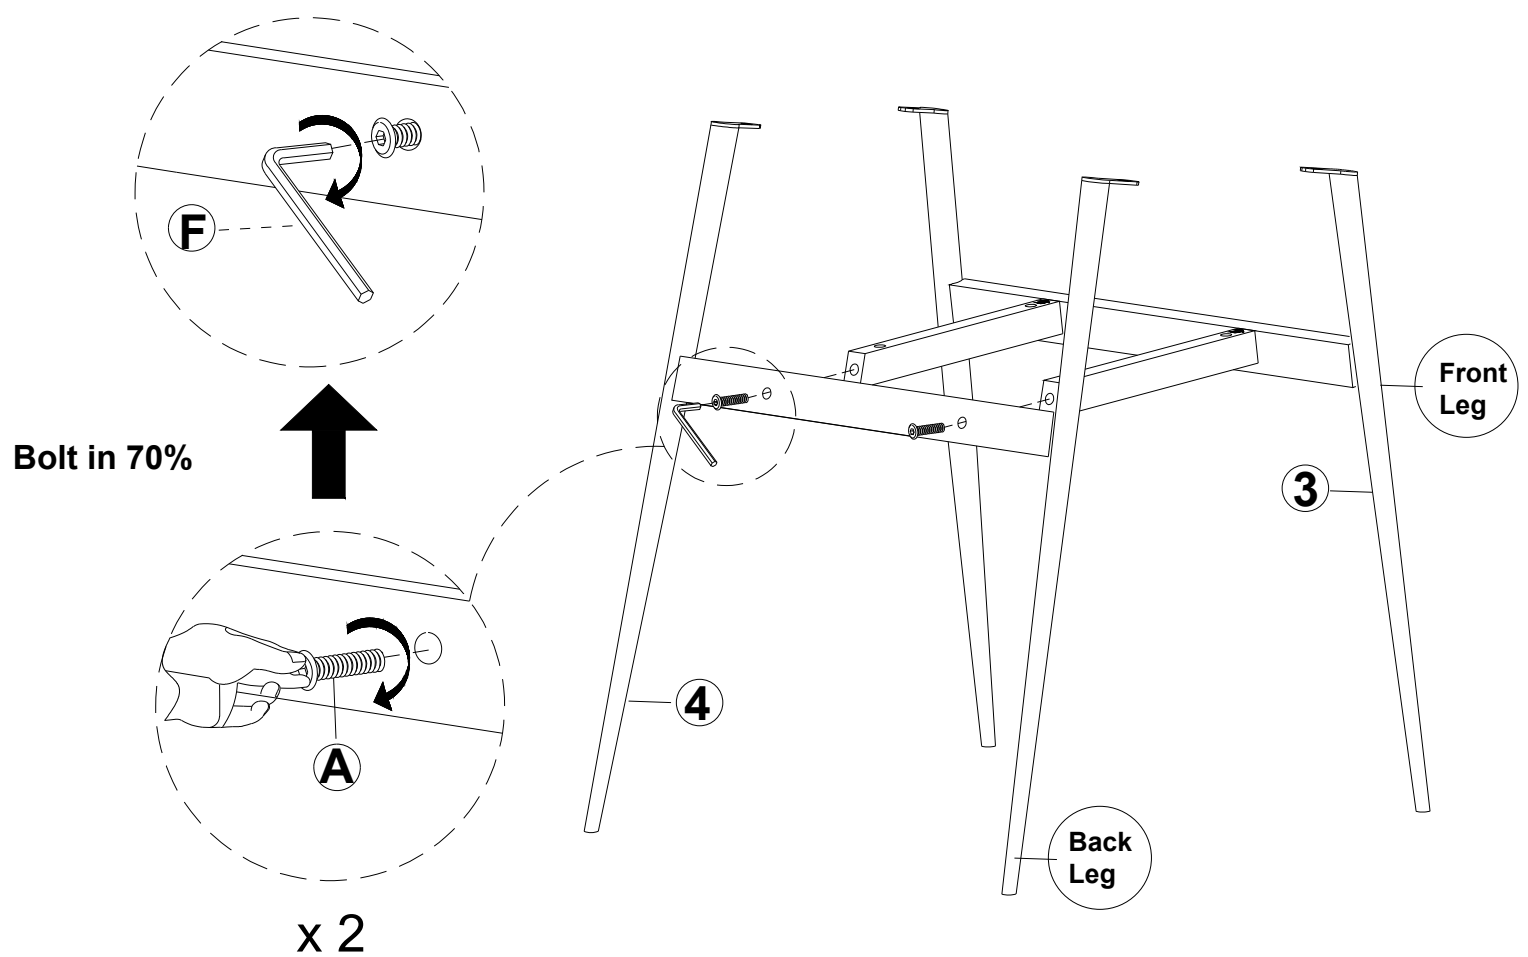

SPARE LIST

<p>A x1</p>  <p>Blot M6*35mm</p>	<p>B x1</p>  <p>Blot M6*45mm</p>	<p>C x1</p>  <p>Blot M6*16mm</p>	<p>D x1</p>  <p>Flat Washer</p>
<p>E x1</p>  <p>Spring Washer</p>	<p>7 x1</p>  <p>Adjustable Feet</p>		

Be sure to check all packing material carefully for small parts, which may have come loose inside the carton during shipment.

ASSEMBLY INSTRUCTION

STEP 1

A		x2
F		x1

STEP 2

A		x2
---	---	----

STEP 3

C		x4
---	---	----