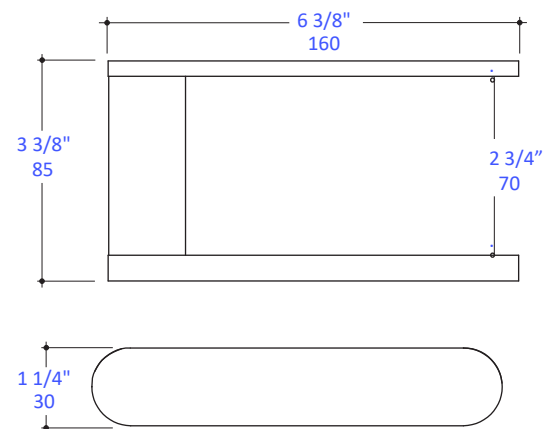

Features:

- Wall-mount toilet paper holder
- Includes mounting hardware
- Brass construction

Finish Options:

- CR - Polished Chrome

Paper roll space width max. 4 3/4" (120mm)

Recommended Accessories:

- Item #2801: Wall-mount towel bar
- Item #2802: Wall-mount towel rack
- Item #2804: Wall-mount toilet towel rack
- Item #2813: Wall-mount robe hook

LACAVA reserves the right to revise any dimension or information on this sheet without notice. Dimensions are nominal and may vary within an industry accepted tolerance of 1/4". Drawings provided herein are meant to give the user an idea of the product and are not made to scale. Location of plumbing is meant for reference, your specific application may vary.