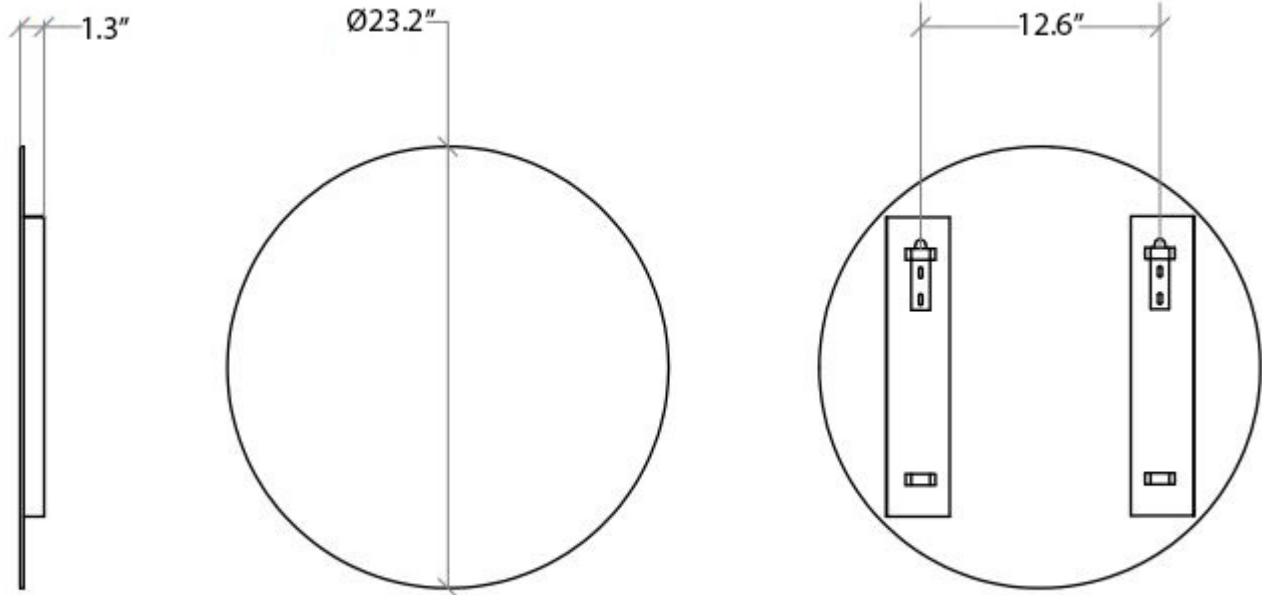

### Finishes:

 Stainless Steel

\* WS Bath Collections reserves the right to revise dimensions or information on this sheet without notice

<b>Collection</b> Speci	<b>Model  </b> Speci 5632	Dimensions Metric <i>1 inch = 2.54 cm</i> <i>1 inch = 25.4 mm</i>	 1051 Lea Drive - Collegeville, PA 19426 Tel. 215 513 9400 - Fax 610 831 0215 <a href="http://www.ws bathcollections.com">www.ws bathcollections.com</a> - <a href="mailto:info@ws bathcollections.com">info@ws bathcollections.com</a>
----------------------------	------------------------------	---	---

# Product Specs Sheets

Collection  
Speci

Model |  
Ur gek'5632

Dimensions Metric

*1 inch = 2.54 cm*  
*1 inch = 25.4 mm*

**WS**<sup>®</sup>  
**BATH**  
**COLLECTIONS**

1051 Lea Drive - Collegeville, PA 19426  
Tel. 215 513 9400 - Fax 610 831 0215