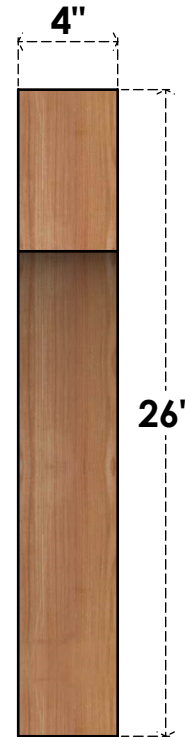

BRC04X14X26WTLOORWR

4"W X 14"D X 26"H WESTLAKE ROUGH SAWN BRACE, WESTERN RED CEDAR

SIDE

FRONT

EKENA MILLWORK
 2300 WEST MAIN ST.
 CLARKSVILLE, TX 75426
 TOLL FREE: 866-607-0453
 WWW.EKENAMILLWORK.COM

NOTES

1. INSTALLATION TO BE COMPLETED IN ACCORDANCE WITH MANUFACTURER'S SPECIFICATIONS.
2. DRAWING MAY NOT BE TO SCALE
3. THIS DRAWING IS INTENDED FOR DESIGN AND PLANNING PURPOSES ONLY.
4. ALL INFORMATION CONTAINED HEREIN WAS CURRENT AT THE TIME OF DEVELOPMENT BUT MUST BE REVIEWED AND APPROVED BY THE PRODUCT MANUFACTURER TO BE CONSIDERED ACCURATE.
5. PRODUCTS ARE NOT KILN DRIED. THIS ITEM IS UNIQUE AND WILL CONTAIN THE NATURAL VARIATIONS THAT THE WOOD SPECIES OFFERS. THIS MAY RESULT IN VARIATIONS UP TO 1/4"