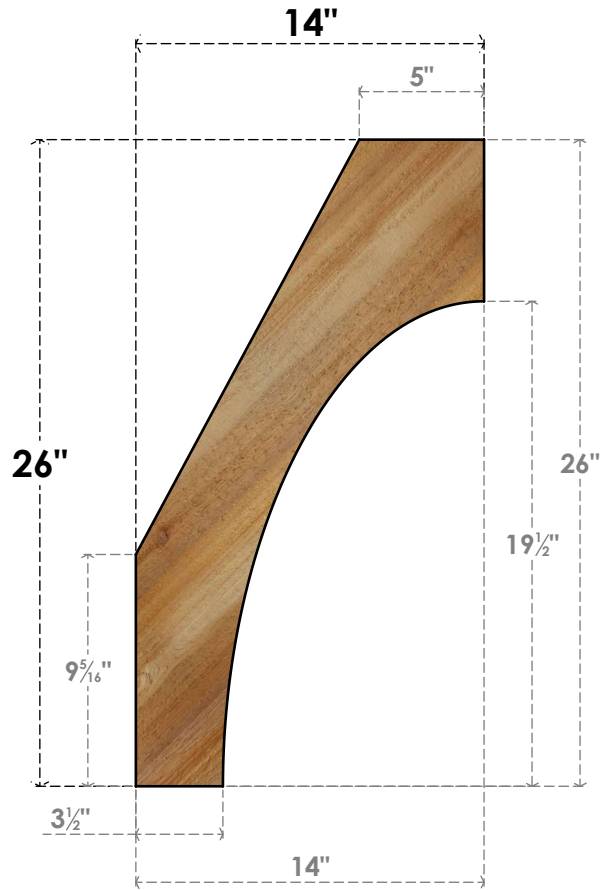

BRC04X14X26WTLOORWR

4"W X 14"D X 26"H WESTLAKE ROUGH SAWN BRACE, WESTERN RED CEDAR

SIDE

FRONT

EKENA MILLWORK
 2300 WEST MAIN ST.
 CLARKSVILLE, TX 75426
 TOLL FREE: 866-607-0453
 WWW.EKENAMILLWORK.COM

NOTES