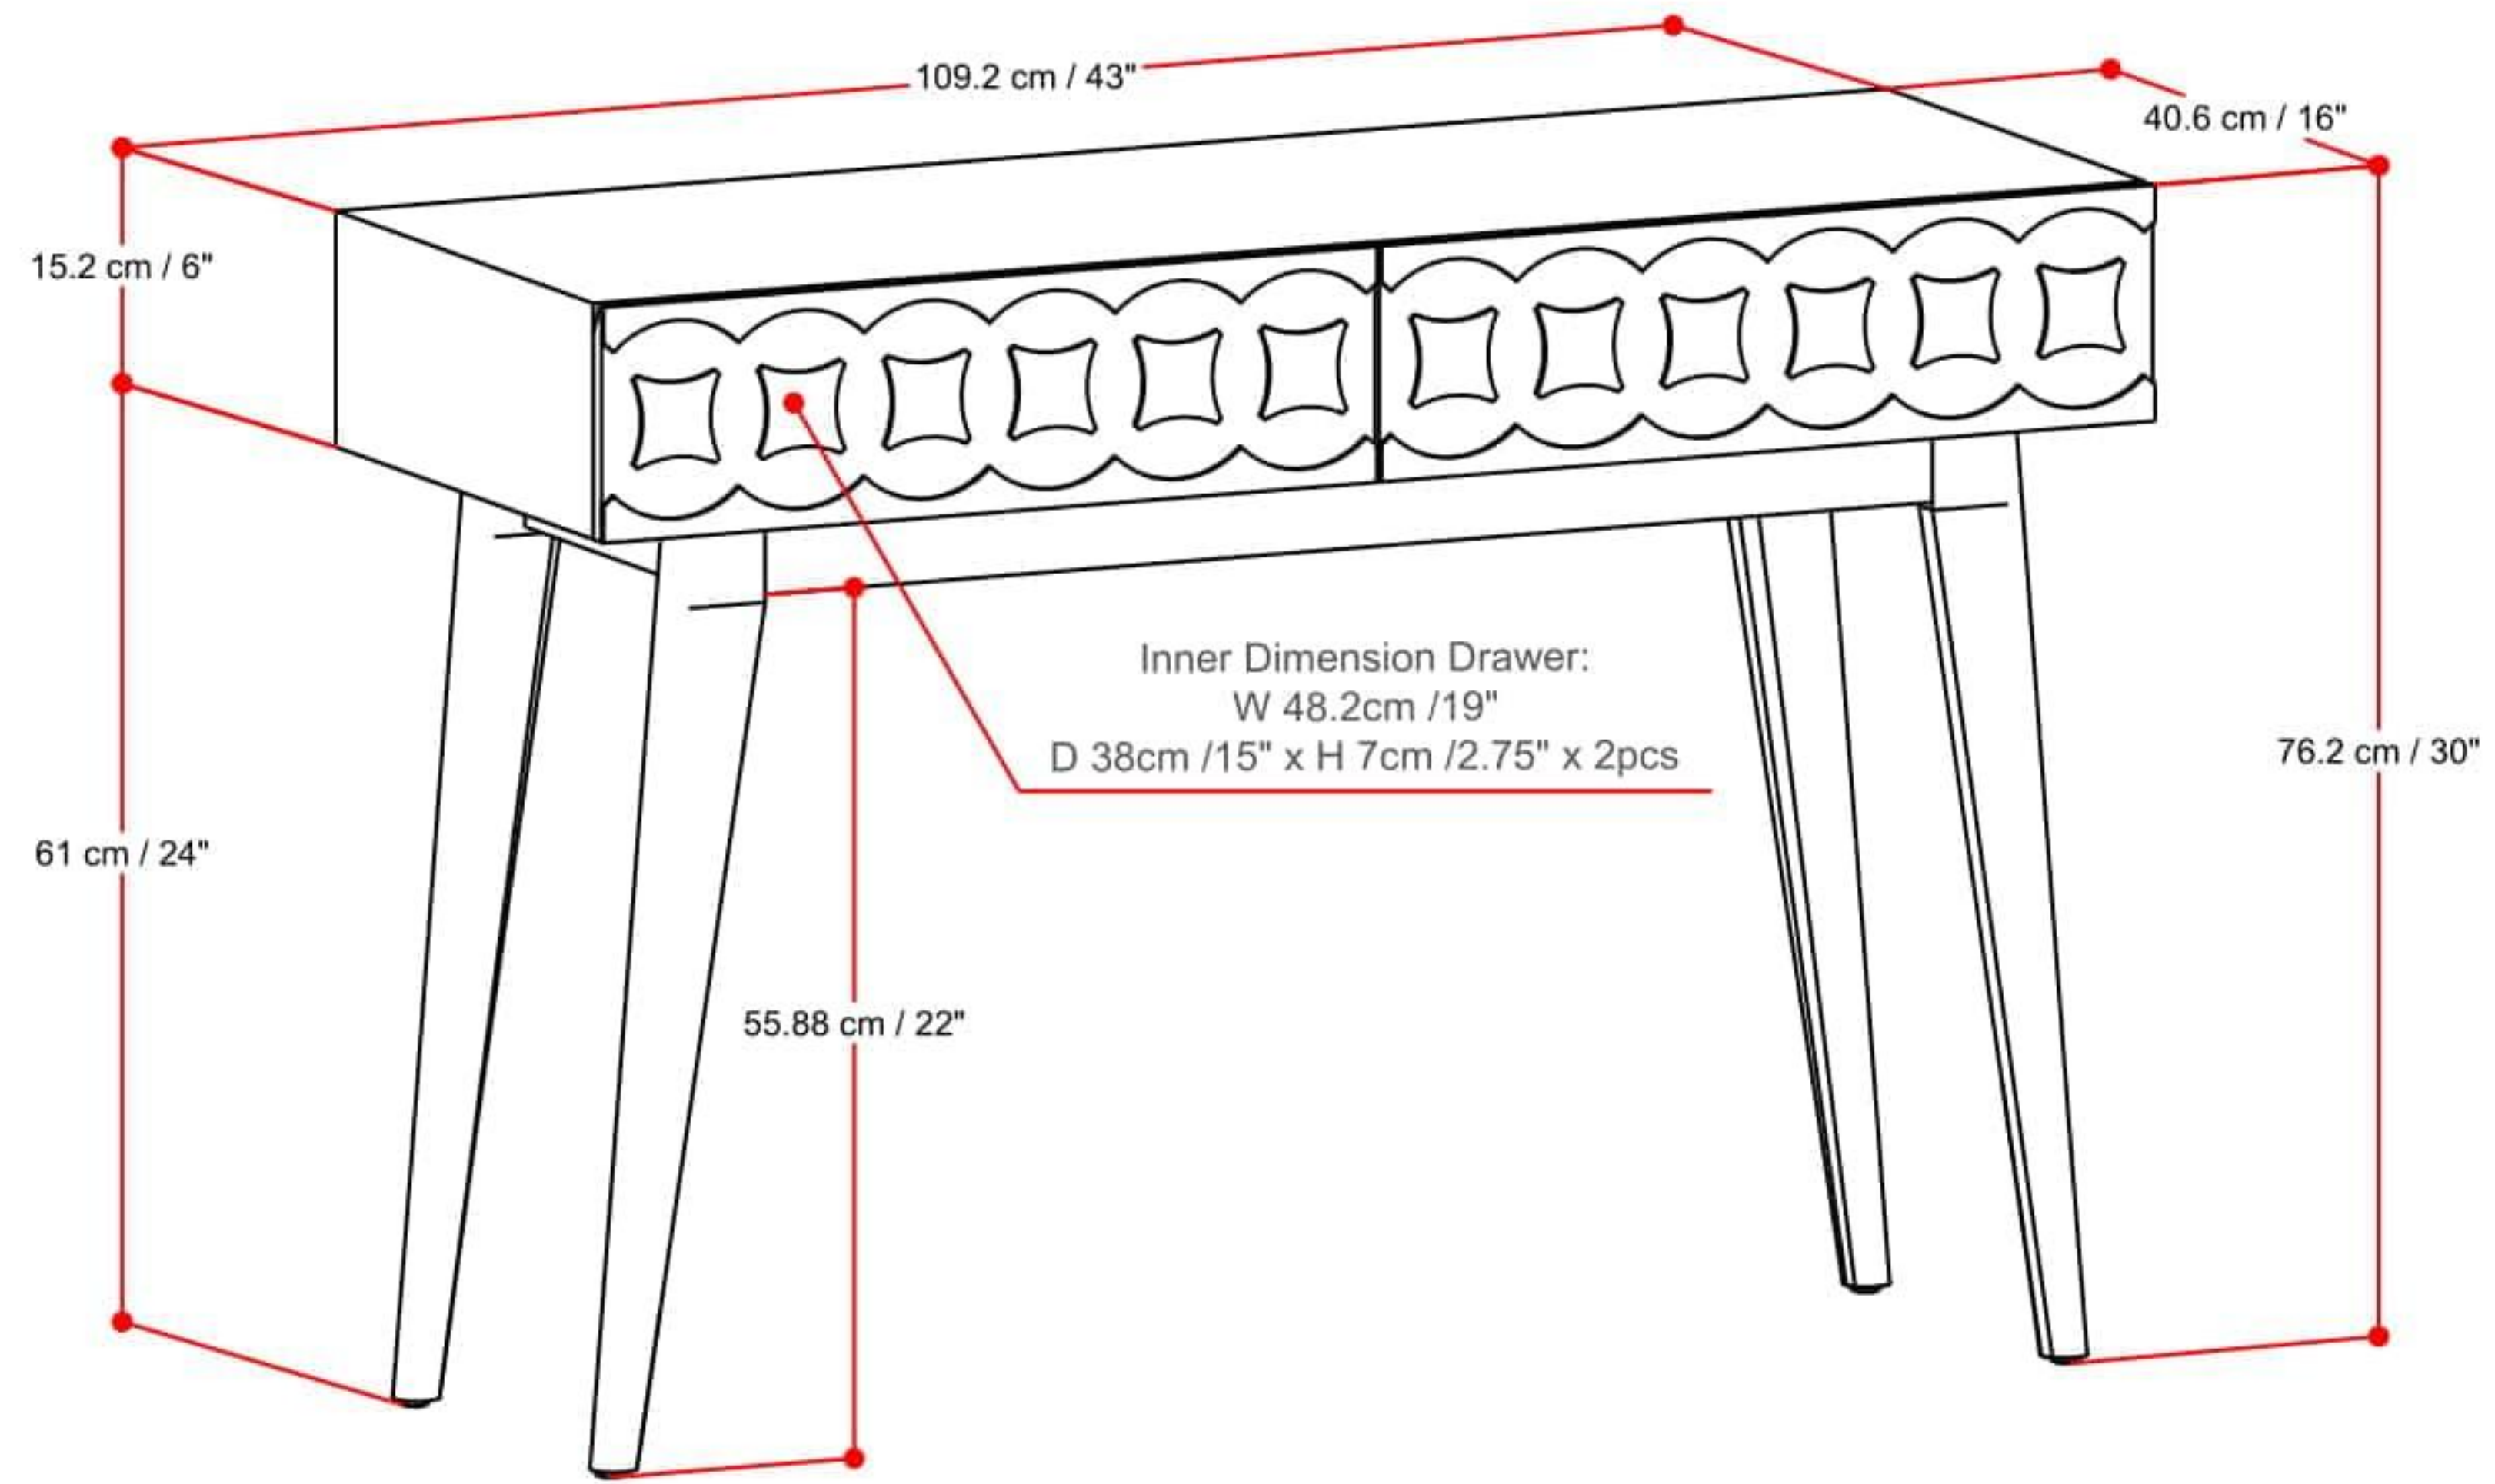

CONSOLE TABLE

Net Weight- 39.6 (lb)