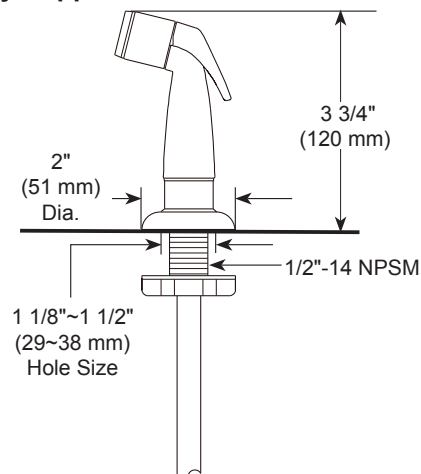

RP70236

Spray, Hose Assembly & Spray Support

WARRANTY

- Parts and Finish – Lifetime limited warranty; or for commercial purchasers, 10 years for multi-family residential (apartments and condominiums) and 5 years for all other commercial uses, in each case from the date that the product is received by the original purchaser or their authorized representative (installation contractor, etc.).
- Please go to www.peerlessfaucet.com for the complete details of our limited warranty.

COMPLIES WITH:

- ASME A112.18.1 / CSA B125.1
- ICC/ANSI A117.1- Valve control only