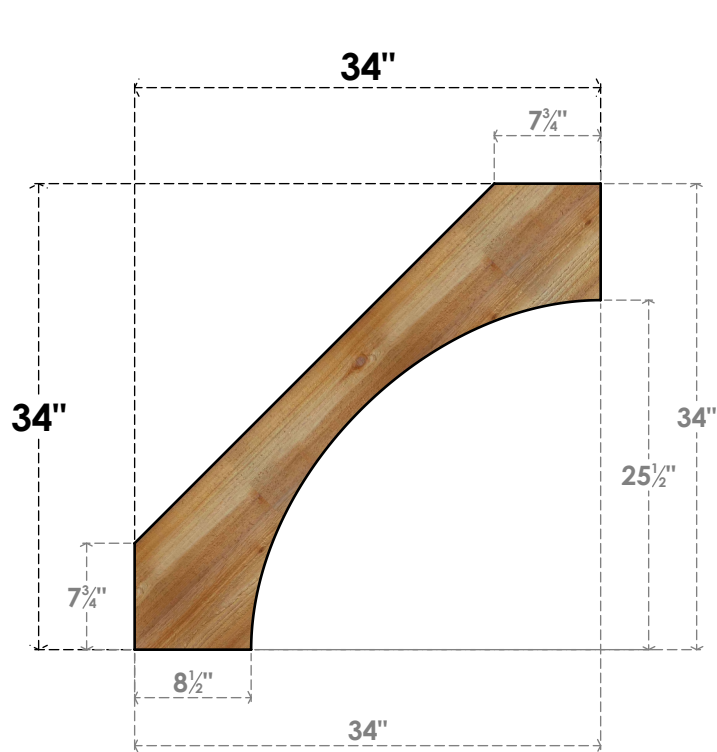

BRC06X34X34WTLOORWR

6"W X 34"D X 34"H WESTLAKE ROUGH SAWN BRACE, WESTERN RED CEDAR

SIDE

FRONT

EKENA MILLWORK
 2300 WEST MAIN ST.
 CLARKSVILLE, TX 75426
 TOLL FREE: 866-607-0453
 WWW.EKENAMILLWORK.COM

NOTES