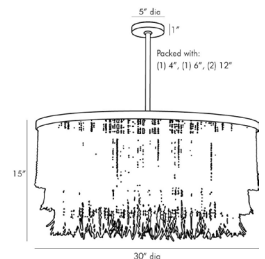

BAJA CHANDELIER

45094

Natural

H: 17 IN

Dia: 30.00 IN

3 sockets

60 watt max

A natural take on classic design the Baja finds balance and defines beauty with organic materials. The layered concentric construction is crafted from wood and coconut beads that are strung along an antique brass frame showcasing a mélange of neutral hues. Coconut shell talons hang from the wood bead strands. Though light and airy this 3-light chandelier establishes a strong natural presence in any setting. Also available in a dark gray wash finish (45083). finish will vary.