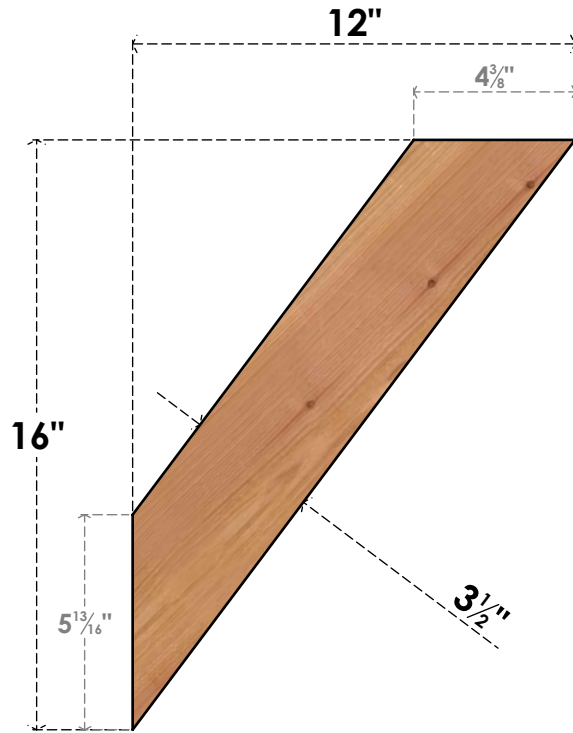

# BRC04X12X16TRA00SWR

3 1/2"W X 12"D X 16"H TRADITIONAL SMOOTH BRACE, WESTERN RED CEDAR

**SIDE**

**FRONT**

EKENA MILLWORK  
 2300 WEST MAIN ST.  
 CLARKSVILLE, TX 75426  
 TOLL FREE: 866-607-0453  
 WWW.EKENAMILLWORK.COM