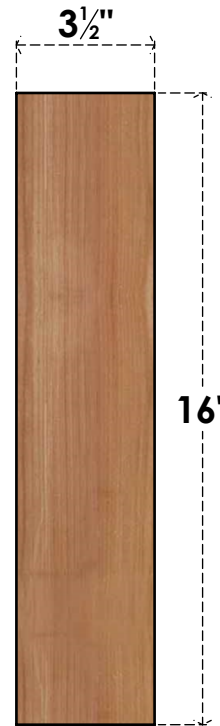

# BRC04X12X16TRA00SWR

3 1/2"W X 12"D X 16"H TRADITIONAL SMOOTH BRACE, WESTERN RED CEDAR

**SIDE**

**FRONT**

EKENA MILLWORK  
 2300 WEST MAIN ST.  
 CLARKSVILLE, TX 75426  
 TOLL FREE: 866-607-0453  
 WWW.EKENAMILLWORK.COM

**NOTES**

1. INSTALLATION TO BE COMPLETED IN ACCORDANCE WITH MANUFACTURER'S SPECIFICATIONS.
2. DRAWING MAY NOT BE TO SCALE
3. THIS DRAWING IS INTENDED FOR DESIGN AND PLANNING PURPOSES ONLY.
4. ALL INFORMATION CONTAINED HEREIN WAS CURRENT AT THE TIME OF DEVELOPMENT BUT MUST BE REVIEWED AND APPROVED BY THE PRODUCT MANUFACTURER TO BE CONSIDERED ACCURATE.
5. PRODUCTS ARE NOT KILN DRIED. THIS ITEM IS UNIQUE AND WILL CONTAIN THE NATURAL VARIATIONS THAT THE WOOD SPECIES OFFERS. THIS MAY RESULT IN VARIATIONS UP TO 1/4"