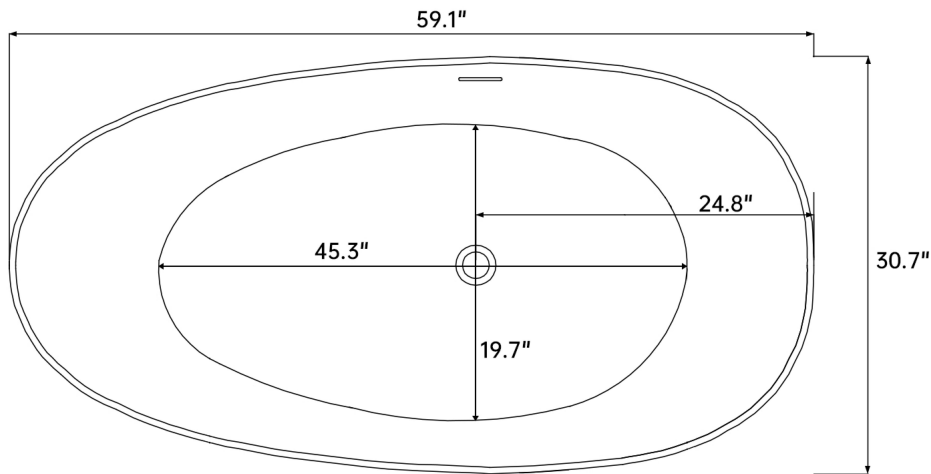

INSTALLATIONS SPECIFICATION

SKU	53060-BAT-MW
Overall Dimensions	59.1"Wx30.7"Dx22.0"H
Inner Dimensions	45.3"Wx19.7"Dx17.1"H
Bathtub Color Finish	White
Water Capacity (to overflow)	90 gallons
Water Depth (to top)	17.1 inch
Water Depth (to overflow)	14.4 inch
Seating Capacity	1 person
Tub Weight	244.7 lbs.
Overflow Height	0.3 inch
Faucet Congurations	No Faucet Drilling
With pop-up drain	Pop-up drain included
Drain & Overflow Color Finish	Matte White

Giotto

59.1"x30.7"

Solid Surface Bathtub

All measurements are approximate. Measurements may vary +/-1/2".

vertical view