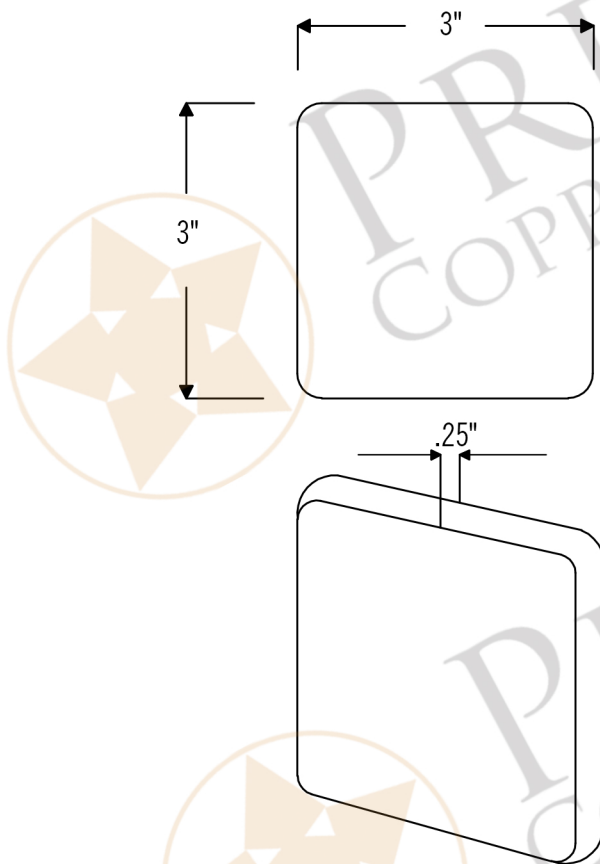

PREMIER
COPPER PRODUCTS

MODEL NUMBER: T3DBH_PKG4

Description: 3" x 3" Hammered Copper Tile Package

Dimensions: 3" x 3"

Quantity: 4 Tiles Total

Finish: Oil Rubbed Bronze

TILE DETAILS (Model # T3DBH)

* Outer Dimension: 3" x 3"

* Finish: Oil Rubbed Bronze

THIS PRODUCT IS HAND CRAFTED, SMALL VARIANCES IN COLOR AND SIZE MAY OCCUR.
PREMIER COPPER PRODUCTS DOES NOT SUGGEST CUTTING THE TILES.