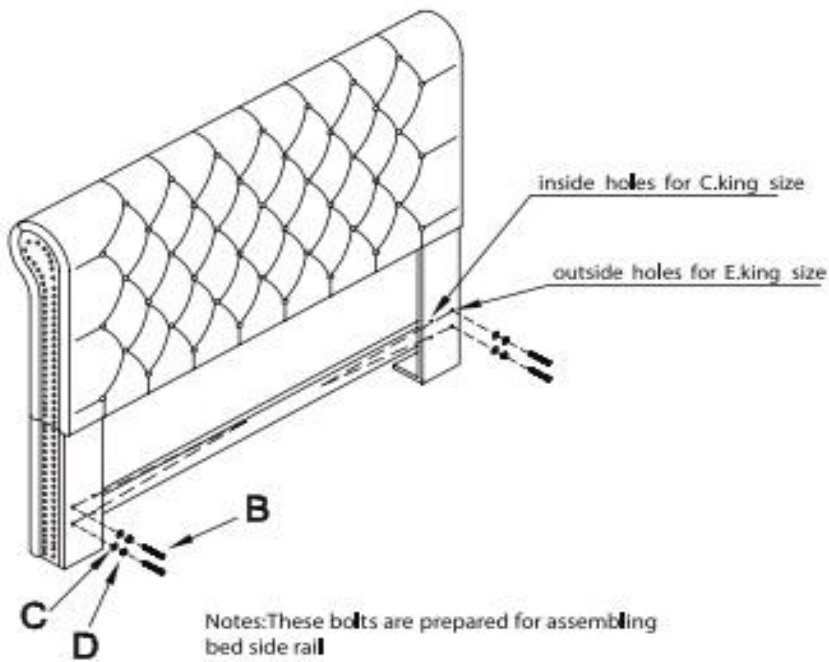

Model: _____
 Lot No: _____
 Date of Purchase: _____

TUFTED ROLLED UPHOLSTERED CALIFORNIA KING/EASTERN KING HEADBOARD

ADULT ASSEMBLY REQUIRED

If you are missing any parts or have any questions regarding assembly, do not return this item to the retailer's store. Please call our toll-free customer service number and have this assembly manual open to the parts list ready to provide the model name, and part name or number.

- A.** 8 x 45mm" Bolt
20x
- B.** 8 x 20mm" Bolt
4x
- C.** Washer
24x
- D.** Spring Washer
24x
- E.** Allen Key
1x

COMPONENT

F. Headboard
1x

G. Foot Connector
1x

H. Foot
2x

I. Connector
2x

ASSEMBLY INSTRUCTIONS