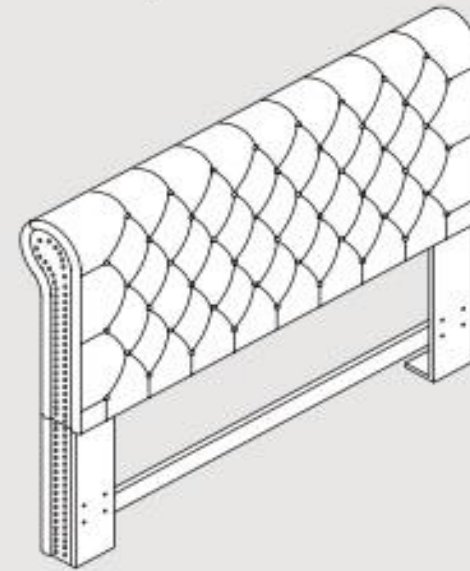

Model: _____
 Lot No: _____
 Date of Purchase: _____

TUFTED ROLLED UPHOLSTERED CALIFORNIA KING/EASTERN KING HEADBOARD

ADULT ASSEMBLY REQUIRED

If you are missing any parts or have any questions regarding assembly, do not return this item to the retailer's store. Please call our toll-free customer service number and have this assembly manual open to the parts list ready to provide the model name, and part name or number.

- A.** 8 x 45mm" Bolt
20x
- B.** 8 x 20mm" Bolt
4x
- C.** Washer
24x
- D.** Spring Washer
24x
- E.** Allen Key
1x

COMPONENT

F. Headboard
1x

G. Foot Connector
1x

H. Foot
2x

I. Connector
2x

ASSEMBLY INSTRUCTIONS