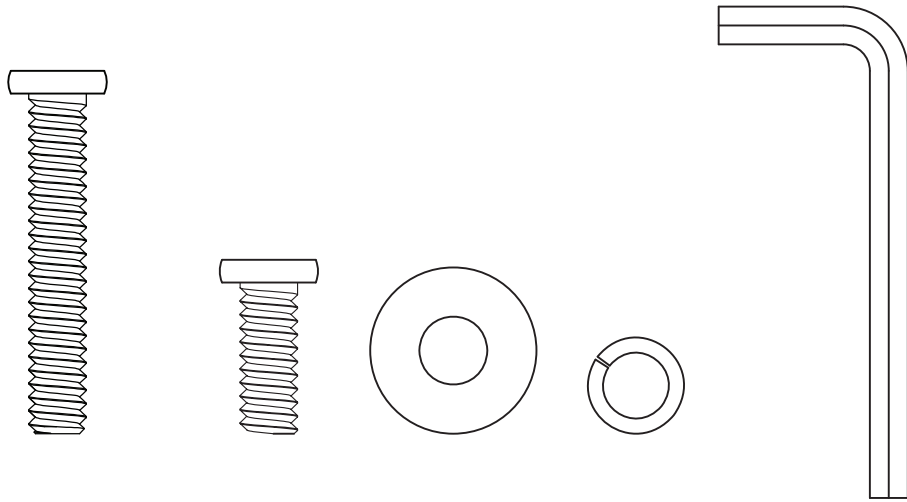

Model: _____
 Lot No: _____
 Date of Purchase: _____

TUFTED ROLLED UPHOLSTERED CALIFORNIA KING/EASTERN KING HEADBOARD

ADULT ASSEMBLY REQUIRED

If you are missing any parts or have any questions regarding assembly, do not return this item to the retailer's store. Please call our toll-free customer service number and have this assembly manual open to the parts list ready to provide the model name, and part name or number.

- A.** 8 x 45mm" Bolt
20x
- B.** 8 x 20mm" Bolt
4x
- C.** Washer
24x
- D.** Spring Washer
24x
- E.** Allen Key
1x

COMPONENT

F. Headboard
1x

G. Foot Connector
1x

H. Foot
2x

I. Connector
2x

ASSEMBLY INSTRUCTIONS