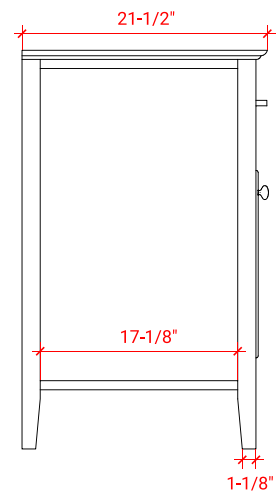

KENSINGTON 42" RIGHT OFFSET CABINET

BASE CABINET DIMENSIONS

42" W x 21.5" D x 34.5" H

FEATURES

- Solid wood frame & plywood panels
- Dovetail drawers and joints
- Soft closing doors & drawers

HARDWARE FINISHES

Brushed Nickel   Satin Brass   Matte Black   Polished Chrome

AVAILABLE COLORS

White   Grey   Midnight Blue   Espresso

FRONT VIEW

SIDE VIEW

PLAN VIEW