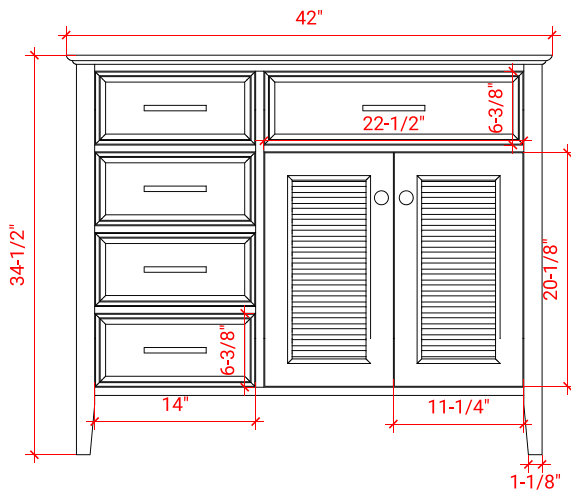

KENSINGTON 42" RIGHT OFFSET CABINET

BASE CABINET DIMENSIONS

42" W x 21.5" D x 34.5" H

FEATURES

- Solid wood frame & plywood panels
- Dovetail drawers and joints
- Soft closing doors & drawers

HARDWARE FINISHES

Brushed Nickel   Satin Brass   Matte Black   Polished Chrome

AVAILABLE COLORS

White   Grey   Midnight Blue   Espresso

FRONT VIEW

SIDE VIEW

PLAN VIEW