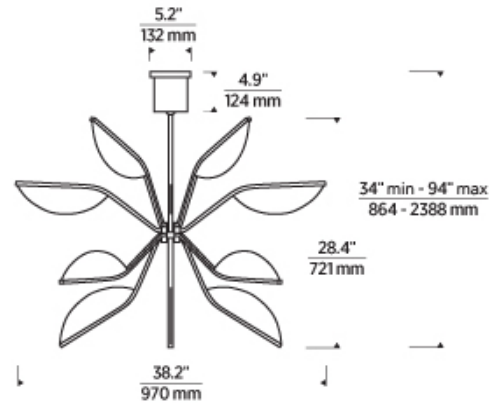

## PRODUCT FEATURES

- Designed with LED light guides to illuminate this chandelier inspired by the Lotus flower
- Includes (2) 6" and (4) 12" rigid stems in coordinating finish. Can be installed on sloped ceiling up to 35°
- Designed with LED lightguide technology, stunning when turned on and a piece of art when turned off.
- Dimmable with most LED compatible ELV and Triac dimmers.
- This item is made of natural brass. It is a living finish that will patina and warm with age which adds richness. If it gets an uneven patina or spots, a brass cleaner can restore the finish
- Protected by a 5-year warranty. please visit the "About Us" Page on [techlighting.com](http://techlighting.com) for more for warranty details

## LAMPING

Includes 83.8 watts, 5715 total delivered lumens, 3000K LED modules. Dimmable with most LED compatible ELV and TRIAC dimmers. Ships with (4) 12" and (2) 6" rigid stems in coordinating finish. Can be installed on a sloped ceiling up to 35°. 120 volt.

## ORDERING INFORMATION

700BLT	SHAPE OR SIZE	FINISH	LAMP
	38" GLOBE 38G	B MATTE BLACK NB NATURAL BRASS	-LED930 INTEGRATED LED 90 CRI 3000K 120V

700BLT \_\_\_\_\_

JOB NAME \_\_\_\_\_

NOTES \_\_\_\_\_

## SPECIFICATIONS

PRIMARY MATERIAL	Aluminum
SHADE MATERIAL	Acrylic
NET WEIGHT	8.5 lbs
HEIGHT	17.3in
WIDTH	38in
LENGTH	38in
UP LIGHT / DOWN LIGHT / BOTH?	
WET LISTED	
DAMP LISTED	
DRY LISTED	
MIN. HANGING HEIGHT	34in
MAX HANGING HEIGHT	94in
TOTAL CORD LENGTH	
TOTAL STEM LENGTH	Up to 60in
STEM QTY	6
SLOPED CEILING ADAPTABLE?	Yes 35° Max
GENERAL LISTING	ETL Listed
INCLUDES	