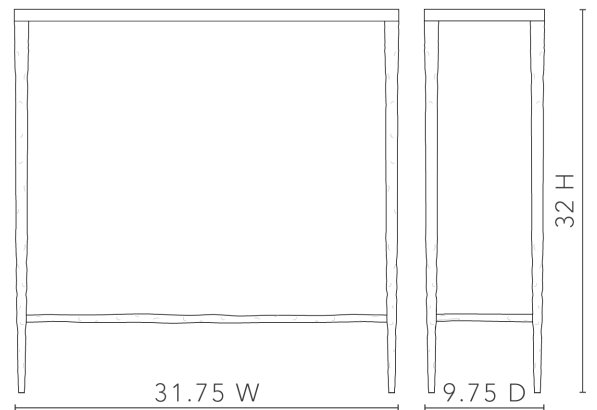

Nora Console Table, Antique Brass

NRA-400-803

- 31.75W x 9.75D x 32H
- Clear Lacquered Antique Brass Finished Cast Metal
- Polished Natural Quartz

VILLA & HOUSE