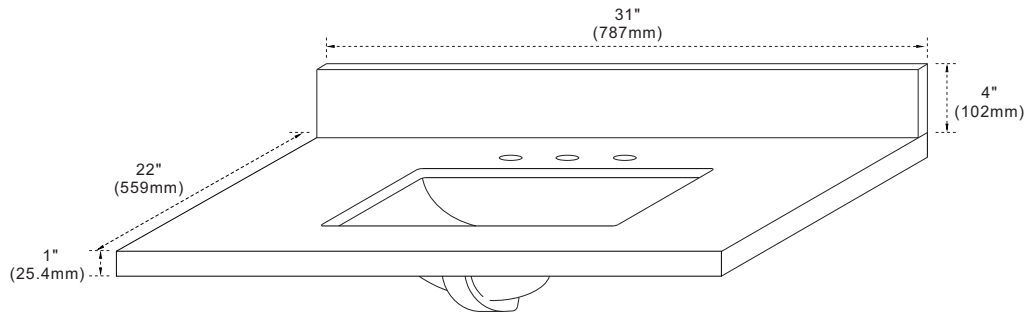

## Model: 430002-31-QWR Countertop

### Features

- Genuine Quartz
- Single 17.3" rectangular under mount sink cutout
- 8" wide spread faucet holes
- Matching 4" height backsplash available for purchase (**sold separately, not included**)
- Solid 1" counter top thickness

### SIDE VIEW

**NOTE: SINK STYLE, SHAPE, FAUCET HOLES, CUTOUT ON TOP, VANITY MAY VARY FROM THE PICTURE ABOVE. INSTRUCTIONAL PURPOSE ONLY.**