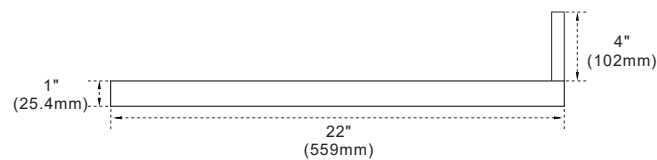

### Features

- Genuine Quartz
- Single 17.3" rectangular under mount sink cutout
- 8" wide spread faucet holes
- Matching 4" height backsplash available for purchase (**sold separately, not included**)
- Solid 1" counter top thickness

### SIDE VIEW

**NOTE: SINK STYLE, SHAPE, FAUCET HOLES, CUTOUT ON TOP, VANITY MAY VARY FROM THE PICTURE ABOVE. INSTRUCTIONAL PURPOSE ONLY.**