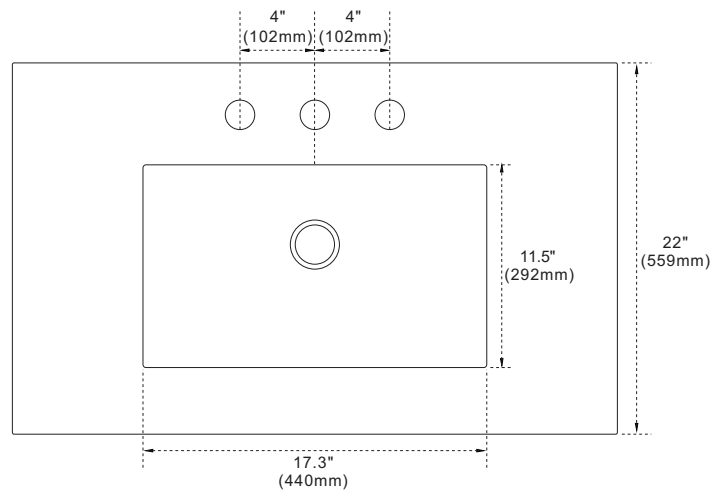

## Model: 430002-31-QWR Countertop

### Features

- Genuine Quartz
- Single 17.3" rectangular under mount sink cutout
- 8" wide spread faucet holes
- Matching 4" height backsplash available for purchase (**sold separately, not included**)
- Solid 1" counter top thickness

### SIDE VIEW

**NOTE: SINK STYLE, SHAPE, FAUCET HOLES, CUTOUT ON TOP, VANITY MAY VARY FROM THE PICTURE ABOVE. INSTRUCTIONAL PURPOSE ONLY.**