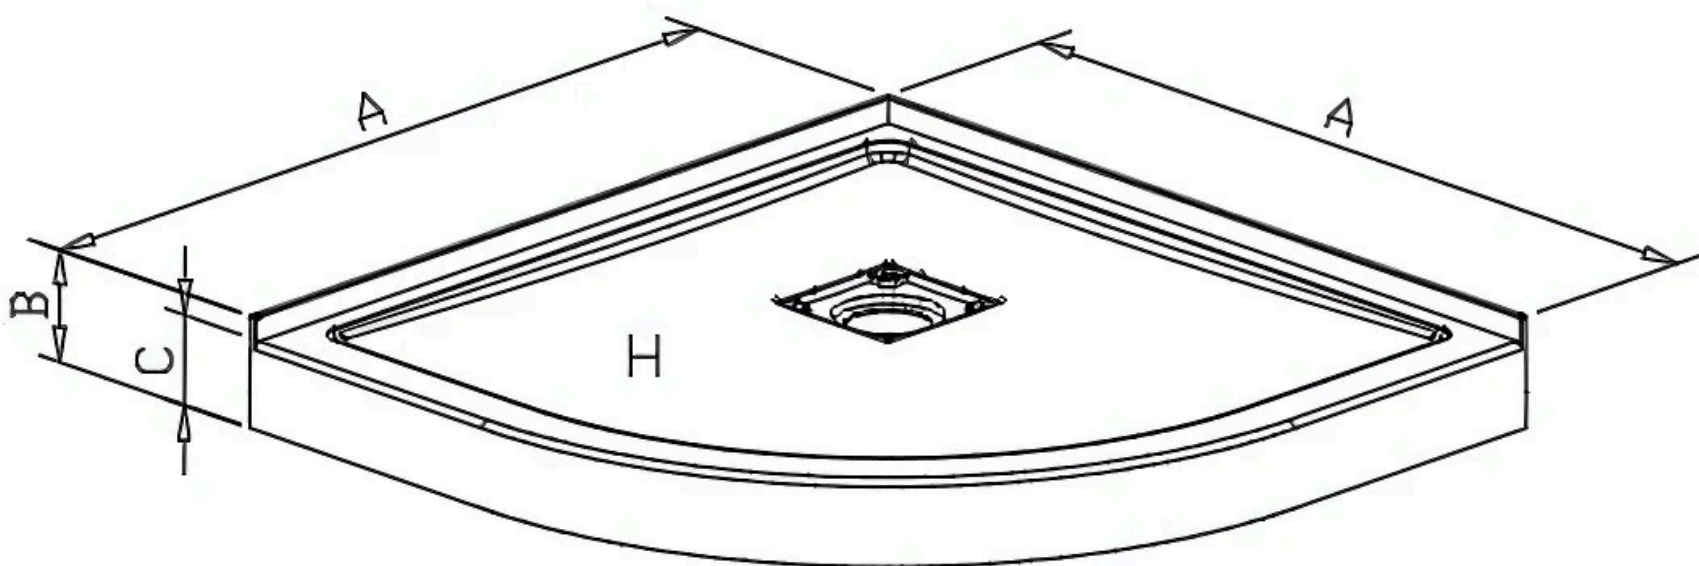

Monaco Shower Kit Measurements

#DK1100-BLK
 #DK1100-CHR
 #DK1100-BN

| # | Measurements - base | 36" Round | 38" Round |
|---|-----------------------------------|-------------|--------------|
| A | Flange width | 36" | 38" |
| B | Shower base height (With flange) | 4" | 3" |
| C | Threshold height (Without flange) | 3" | 2" |
| D | Overall shower base width | 36" | 38" |
| E | Drain distance from the corner | 12" | 12" |
| F | Drain opening diameter | 3-3/8" | 3-3/8" |
| G | Base edge length (maximum) | 42" | 44-3/4" |
| H | Finished surface area | 8.31 sq. ft | 9.33 sq. ft. |

Monaco Shower Kit Measurements

#DK1100-BLK
#DK1100-CHR

| # | Measurements - unit | 36" Round | 38" Round |
|---|--|-----------|-----------|
| O | Shower width (wall track to wall track inside the shower) | 34-5/8" | 36-5/8" |
| U | Shower height | 72-1/4" | 72-1/4" |
| V | Fixed panel width | 12-1/4" | 14" |
| W | Door panel width | 15-7/8" | 15-7/8" |
| X | Door opening | 20-1/2" | 21-1/4" |
| Y | Distance between handle holes | 21-1/4" | 21-1/4" |