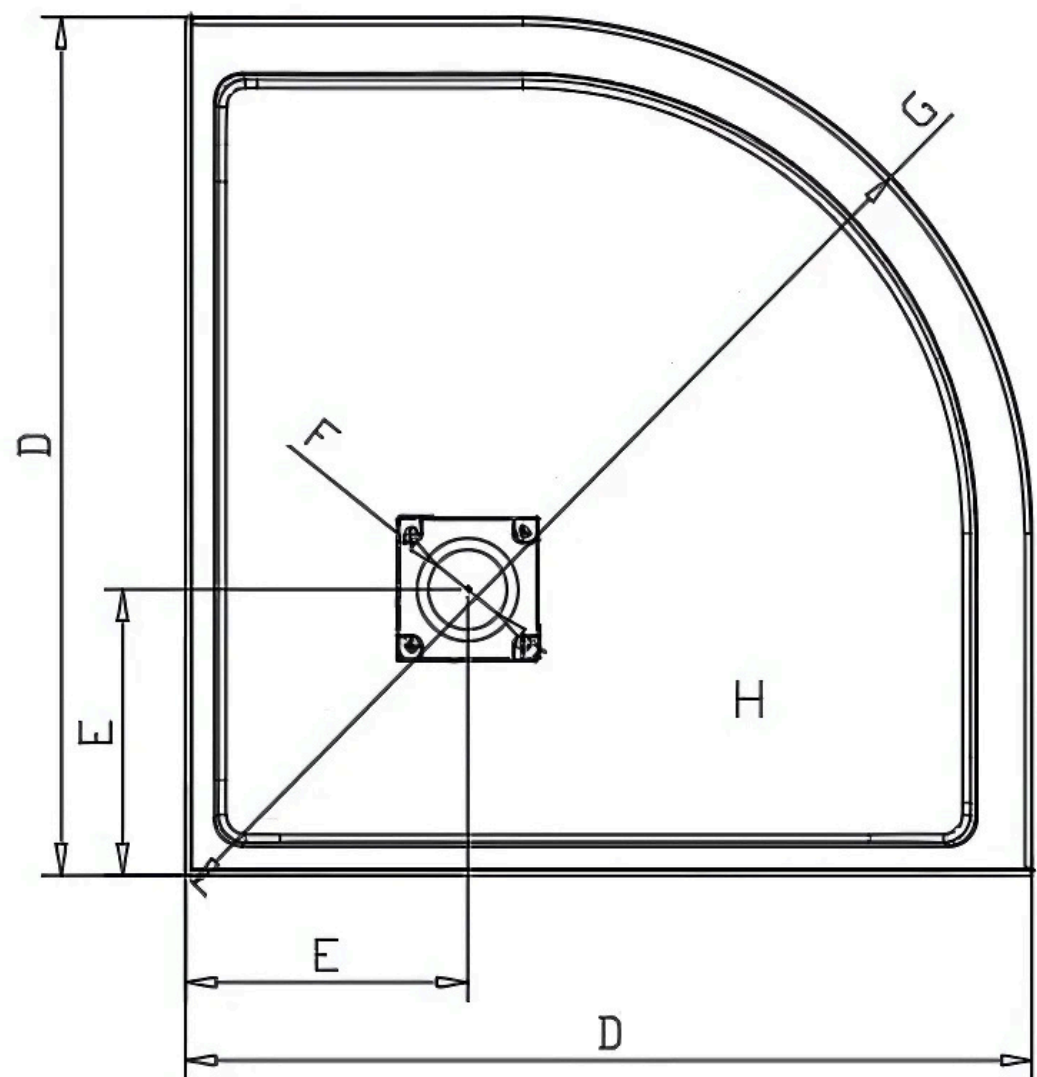

Monaco Shower Kit Measurements

#DK1100-BLK
 #DK1100-CHR
 #DK1100-BN

| # | Measurements - base | 36" Round | 38" Round |
|---|-----------------------------------|-------------|--------------|
| A | Flange width | 36" | 38" |
| B | Shower base height (With flange) | 4" | 3" |
| C | Threshold height (Without flange) | 3" | 2" |
| D | Overall shower base width | 36" | 38" |
| E | Drain distance from the corner | 12" | 12" |
| F | Drain opening diameter | 3-3/8" | 3-3/8" |
| G | Base edge length (maximum) | 42" | 44-3/4" |
| H | Finished surface area | 8.31 sq. ft | 9.33 sq. ft. |

Monaco Shower Kit Measurements

#DK1100-BLK
#DK1100-CHR

| # | Measurements - unit | 36" Round | 38" Round |
|---|--|-----------|-----------|
| O | Shower width (wall track to wall track inside the shower) | 34-5/8" | 36-5/8" |
| U | Shower height | 72-1/4" | 72-1/4" |
| V | Fixed panel width | 12-1/4" | 14" |
| W | Door panel width | 15-7/8" | 15-7/8" |
| X | Door opening | 20-1/2" | 21-1/4" |
| Y | Distance between handle holes | 21-1/4" | 21-1/4" |