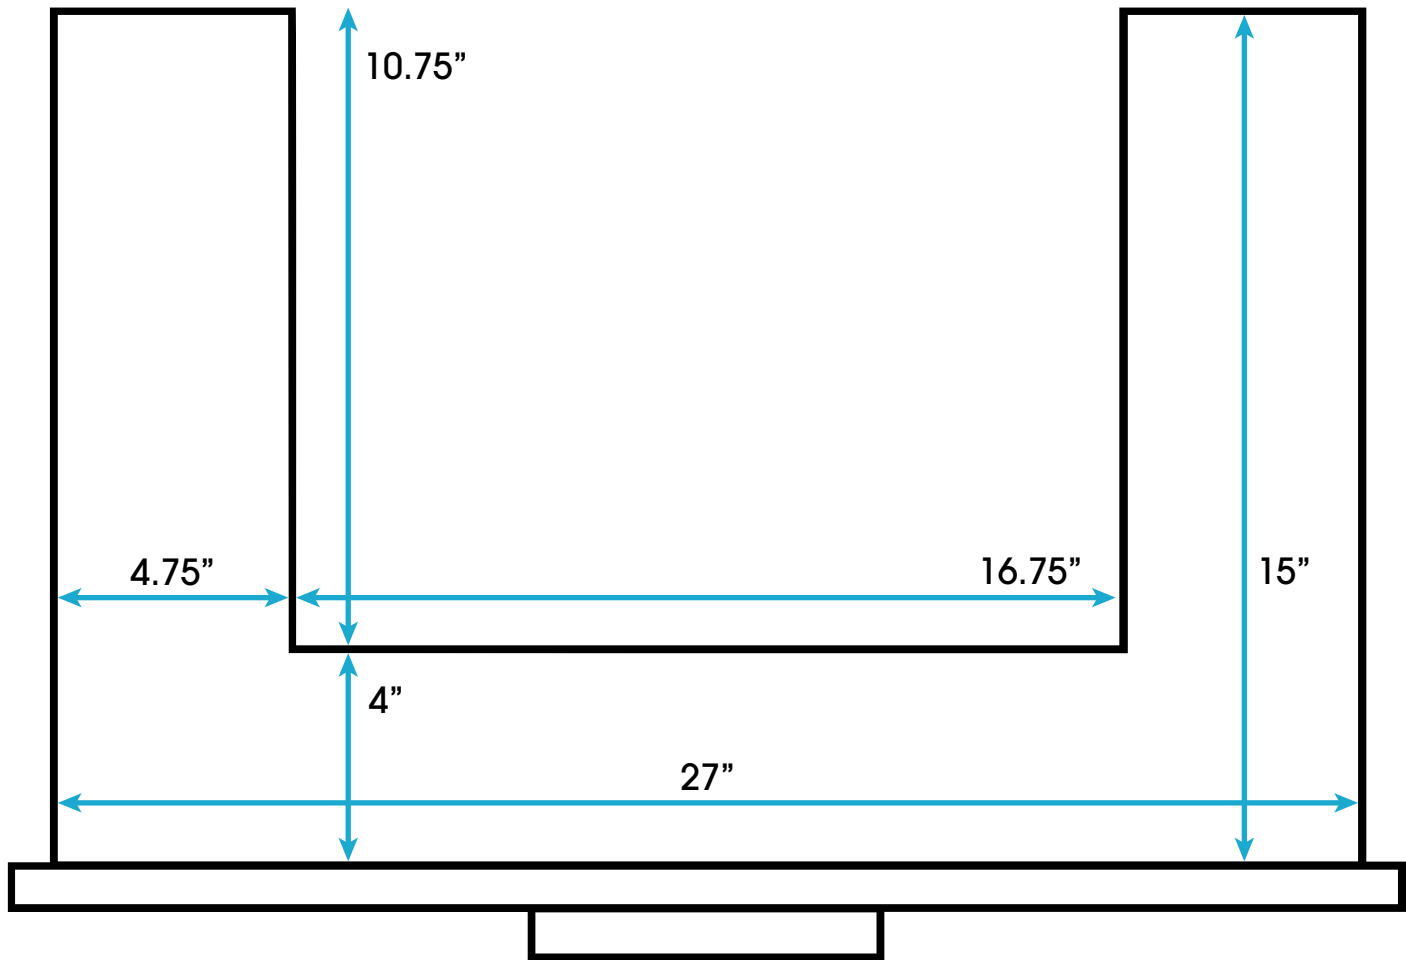

# ***Mia 30-inch Bath Vanity*** **Top Drawer (Top View)**

**All measurements are approximate and rounded to the nearest quarter inch  
Please allow for a slight margin of error**