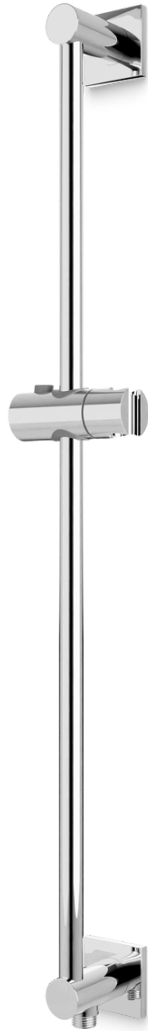

# F907-87

Square Slide Bar with Integrated Water Outlet

artos®

### FEATURES

Solid Brass  
Can Be Cut to Size  
Push-Button Adjustment System

### CONNECTION TYPE

1/2" Female NPT