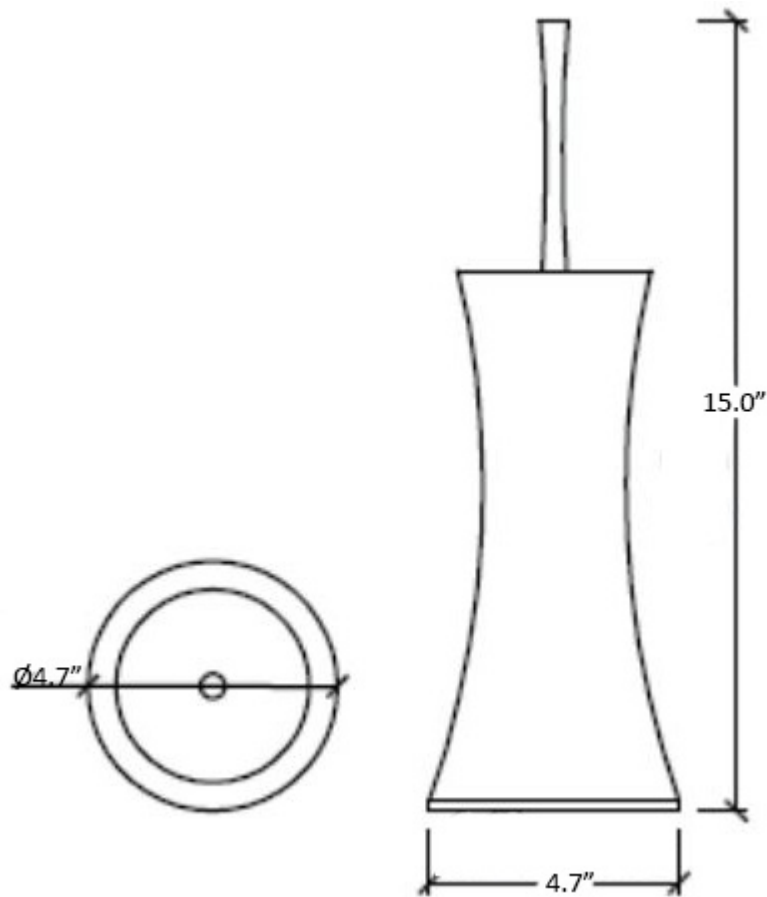

Product Specs Sheets

Collection
Pepe

Model |
Pepe 5366

Dimensions Metric

1 inch = 2.54 cm
1 inch = 25.4 mm

WS[®]
BATH
COLLECTIONS

1051 Lea Drive - Collegeville, PA 19426
Tel. 215 513 9400 - Fax 610 831 0215