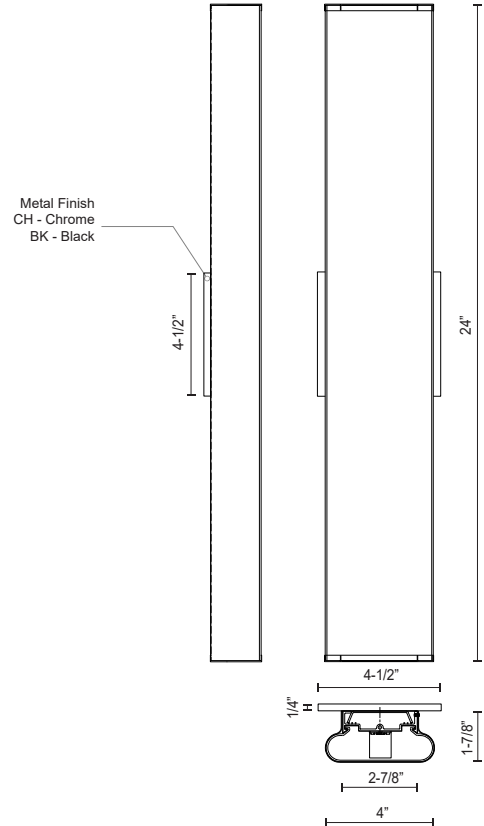

FERGUSON VL60224

VANITY

PROJECT

VL60224-CH
Chrome

VL60224-BK
Black

SPECIFICATION DETAILS

* For custom options, consult factory for details.

Fixture Dimensions	W24" x H4" x E1-7/8"
Light Source	AC LED Module
Wattage	29W
Total Lumens	2400lm
Delivered Lumens	BK-1553lm; CH-1609lm;
Voltage	120V
Color Temperature	3000K
CRI (Ra)	90CRI
Optional Color Temps	2700K - 5000K Available, Minimum Order Quantities Apply
LED Rated Life	50,000 hours
Dimming	100% - 10%, ELV Dimmer (Not Included)
Diffuser Details	White Acrylic Diffuser
ADA Compliant	Yes
Location	Damp
Compliance	ADA, Energy Star, T24-JA8
Warranty	5 Years
Mounting Style	All Orientation; Wall;
CEC Title 24 JA8	Yes, JA8-19
Energy Star Certified	Energy Star Compliant
Canopy Dimensions	W4-1/2" x H4-1/2" x E1/4"

DESCRIPTION

An extruded oblong diffuser surrounds the LED source of the geometric vanity fixture and gently spreads light. Enclosed at the ends by two thick caps the design is characterized by minimal details and clever features. During installation the lamp assembly may slide on the mounting track to allow for ideal positioning. Adding to the versatile function are the multiple fixture lengths and mounting orientations. Optional installation without backplate for smaller junction boxes.