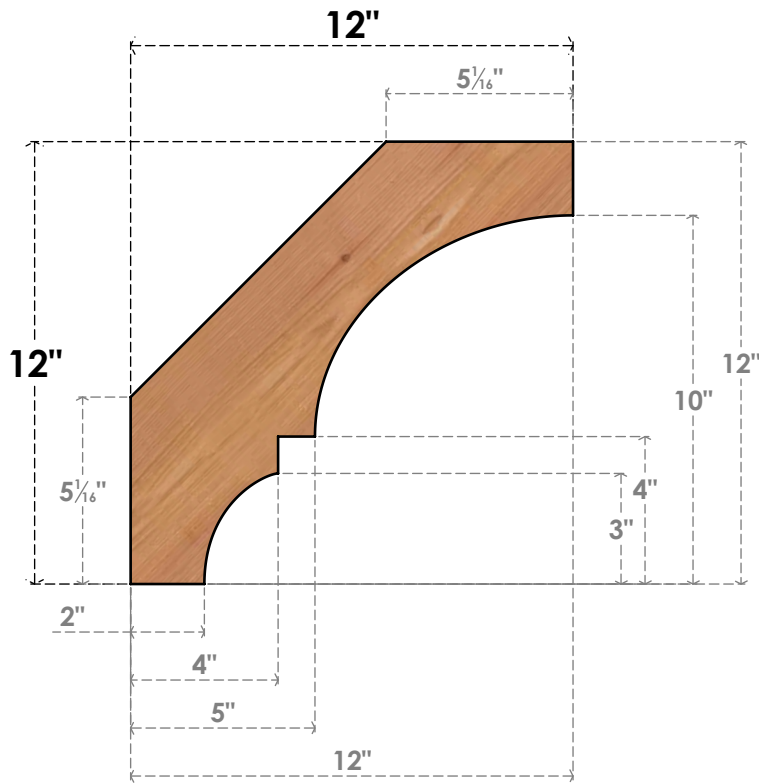

BRC06X12X12BOA00SWR

5 1/2"W X 12"D X 12"H BALBOA SMOOTH BRACE, WESTERN RED CEDAR

SIDE

FRONT

EKENA MILLWORK
 2300 WEST MAIN ST.
 CLARKSVILLE, TX 75426
 TOLL FREE: 866-607-0453
 WWW.EKENAMILLWORK.COM

NOTES

1. INSTALLATION TO BE COMPLETED IN ACCORDANCE WITH MANUFACTURER'S SPECIFICATIONS.
2. DRAWING MAY NOT BE TO SCALE
3. THIS DRAWING IS INTENDED FOR DESIGN AND PLANNING PURPOSES ONLY.
4. ALL INFORMATION CONTAINED HEREIN WAS CURRENT AT THE TIME OF DEVELOPMENT BUT MUST BE REVIEWED AND APPROVED BY THE PRODUCT MANUFACTURER TO BE CONSIDERED ACCURATE.
5. PRODUCTS ARE NOT KILN DRIED. THIS ITEM IS UNIQUE AND WILL CONTAIN THE NATURAL VARIATIONS THAT THE WOOD SPECIES OFFERS. THIS MAY RESULT IN VARIATIONS UP TO 1/4"