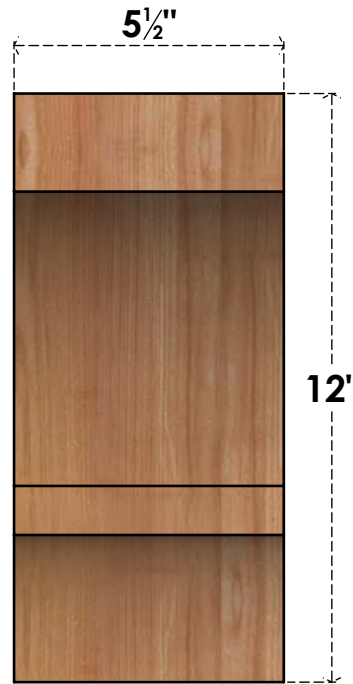

BRC06X12X12BOA00SWR

5 1/2"W X 12"D X 12"H BALBOA SMOOTH BRACE, WESTERN RED CEDAR

SIDE

FRONT

EKENA MILLWORK
 2300 WEST MAIN ST.
 CLARKSVILLE, TX 75426
 TOLL FREE: 866-607-0453
 WWW.EKENAMILLWORK.COM

NOTES

1. INSTALLATION TO BE COMPLETED IN ACCORDANCE WITH MANUFACTURER'S SPECIFICATIONS.
2. DRAWING MAY NOT BE TO SCALE
3. THIS DRAWING IS INTENDED FOR DESIGN AND PLANNING PURPOSES ONLY.
4. ALL INFORMATION CONTAINED HEREIN WAS CURRENT AT THE TIME OF DEVELOPMENT BUT MUST BE REVIEWED AND APPROVED BY THE PRODUCT MANUFACTURER TO BE CONSIDERED ACCURATE.
5. PRODUCTS ARE NOT KILN DRIED. THIS ITEM IS UNIQUE AND WILL CONTAIN THE NATURAL VARIATIONS THAT THE WOOD SPECIES OFFERS. THIS MAY RESULT IN VARIATIONS UP TO 1/4"