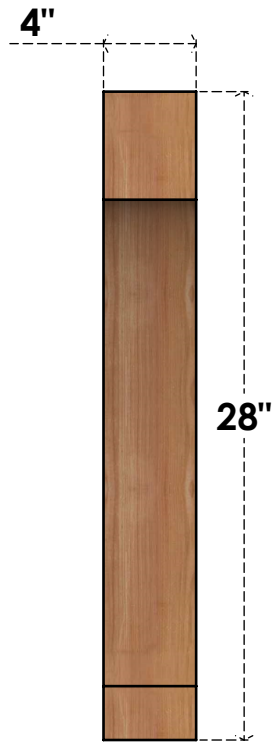

BRC04X16X28IMP00RWR

4"W X 16"D X 28"H IMPERIAL ROUGH SAWN BRACE, WESTERN RED CEDAR

SIDE

FRONT

EKENA MILLWORK
 2300 WEST MAIN ST.
 CLARKSVILLE, TX 75426
 TOLL FREE: 866-607-0453
 WWW.EKENAMILLWORK.COM

NOTES

1. INSTALLATION TO BE COMPLETED IN ACCORDANCE WITH MANUFACTURER'S SPECIFICATIONS.
2. DRAWING MAY NOT BE TO SCALE
3. THIS DRAWING IS INTENDED FOR DESIGN AND PLANNING PURPOSES ONLY.
4. ALL INFORMATION CONTAINED HEREIN WAS CURRENT AT THE TIME OF DEVELOPMENT BUT MUST BE REVIEWED AND APPROVED BY THE PRODUCT MANUFACTURER TO BE CONSIDERED ACCURATE.
5. PRODUCTS ARE NOT KILN DRIED. THIS ITEM IS UNIQUE AND WILL CONTAIN THE NATURAL VARIATIONS THAT THE WOOD SPECIES OFFERS. THIS MAY RESULT IN VARIATIONS UP TO 1/4"