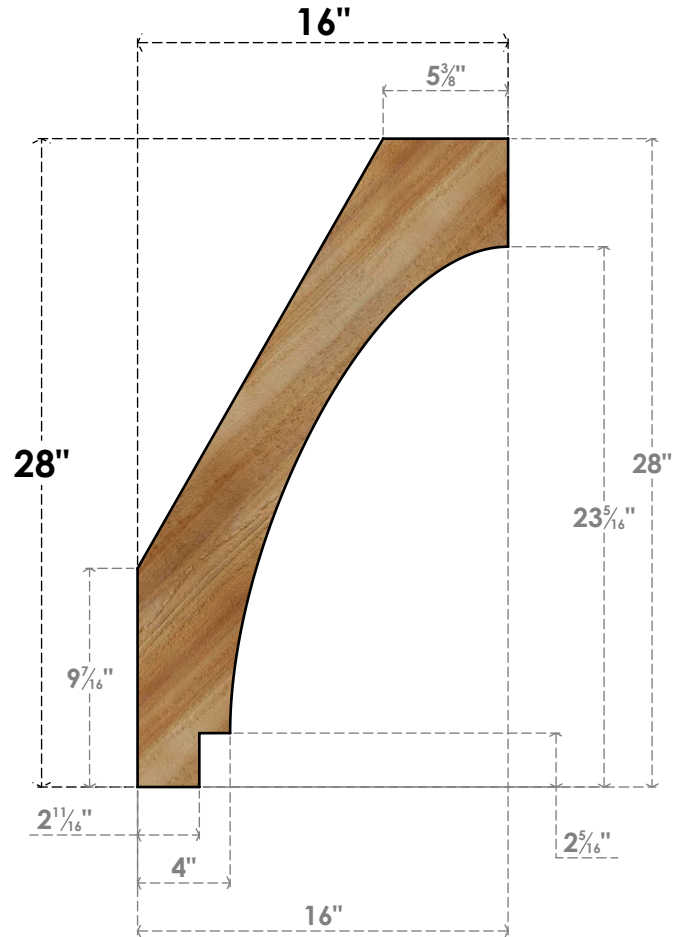

BRC04X16X28IMP00RWR

4"W X 16"D X 28"H IMPERIAL ROUGH SAWN BRACE, WESTERN RED CEDAR

SIDE

FRONT

EKENA MILLWORK
 2300 WEST MAIN ST.
 CLARKSVILLE, TX 75426
 TOLL FREE: 866-607-0453
 WWW.EKENAMILLWORK.COM

NOTES