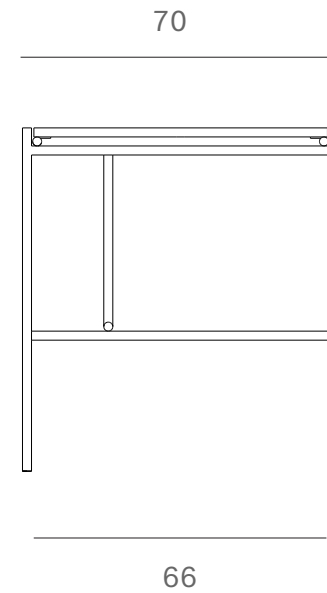

*Ethnicraft*

10138 - Teak Oscar desk - Dimensions (cm)

*Ethnicraft*

10138 - Teak Oscar desk - Dimensions (inches)