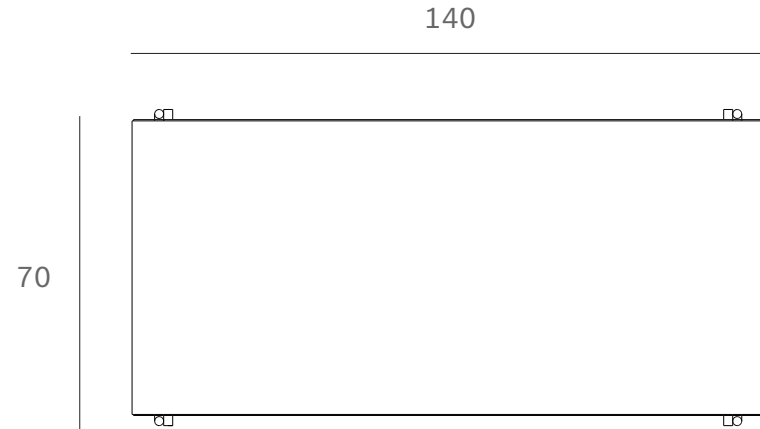

*Ethnicraft*

10138 - Teak Oscar desk - Dimensions (cm)

*Ethnicraft*

10138 - Teak Oscar desk - Dimensions (inches)