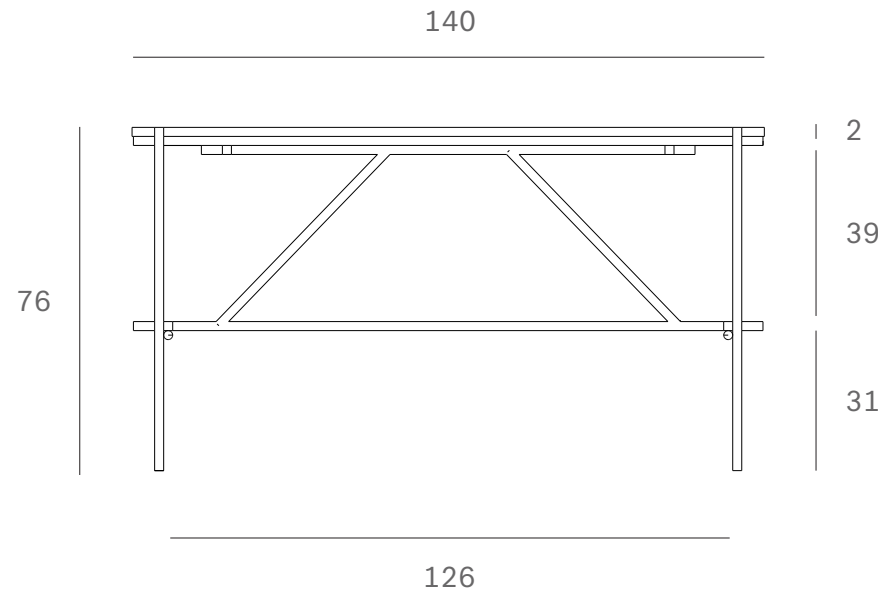

*Ethnicraft*

10138 - Teak Oscar desk - Dimensions (cm)

*Ethnicraft*

10138 - Teak Oscar desk - Dimensions (inches)