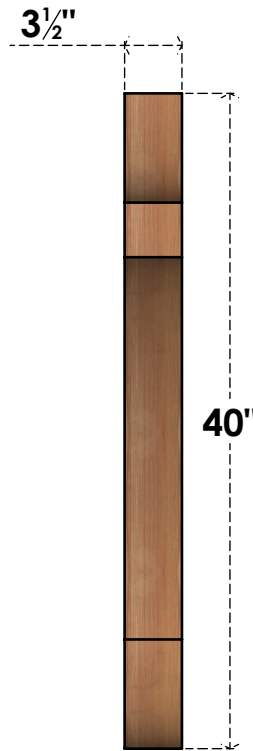

BRC04X36X40OLY00SWR

3 1/2"W X 36"D X 40"H OLYMPIC SMOOTH BRACE, WESTERN RED CEDAR

SIDE

FRONT

EKENA MILLWORK
 2300 WEST MAIN ST.
 CLARKSVILLE, TX 75426
 TOLL FREE: 866-607-0453
 WWW.EKENAMILLWORK.COM

NOTES

1. INSTALLATION TO BE COMPLETED IN ACCORDANCE WITH MANUFACTURER'S SPECIFICATIONS.
2. DRAWING MAY NOT BE TO SCALE
3. THIS DRAWING IS INTENDED FOR DESIGN AND PLANNING PURPOSES ONLY.
4. ALL INFORMATION CONTAINED HEREIN WAS CURRENT AT THE TIME OF DEVELOPMENT BUT MUST BE REVIEWED AND APPROVED BY THE PRODUCT MANUFACTURER TO BE CONSIDERED ACCURATE.
5. PRODUCTS ARE NOT KILN DRIED. THIS ITEM IS UNIQUE AND WILL CONTAIN THE NATURAL VARIATIONS THAT THE WOOD SPECIES OFFERS. THIS MAY RESULT IN VARIATIONS UP TO 1/4"