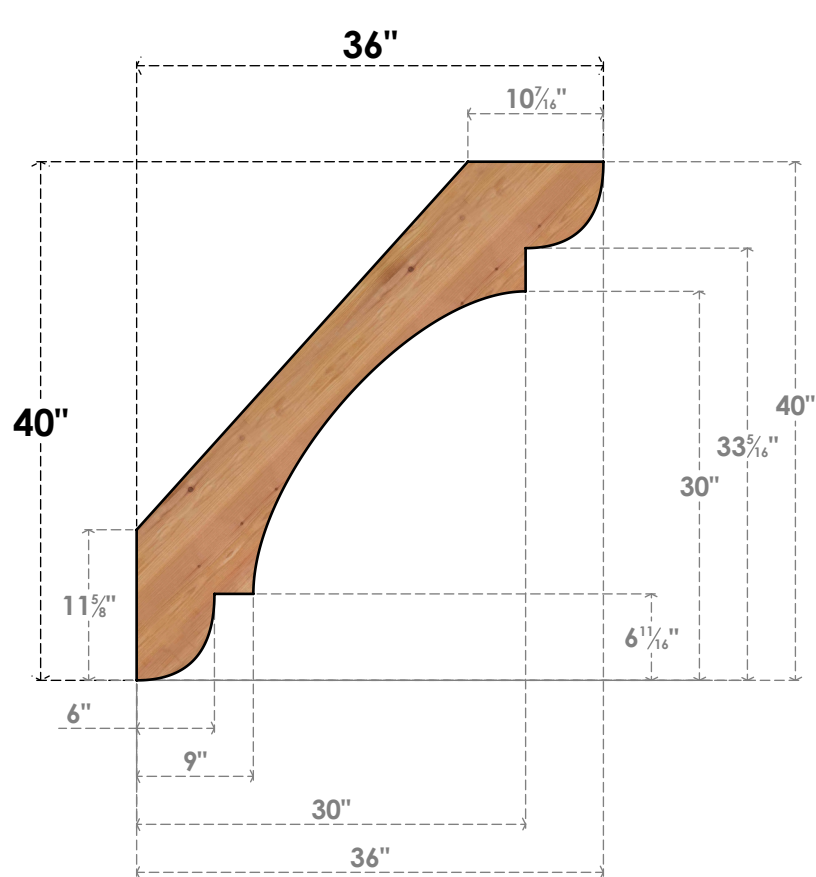

BRC04X36X40OLY00SWR

3 1/2"W X 36"D X 40"H OLYMPIC SMOOTH BRACE, WESTERN RED CEDAR

SIDE

FRONT

EKENA MILLWORK
 2300 WEST MAIN ST.
 CLARKSVILLE, TX 75426
 TOLL FREE: 866-607-0453
 WWW.EKENAMILLWORK.COM

NOTES

1. INSTALLATION TO BE COMPLETED IN ACCORDANCE WITH MANUFACTURER'S SPECIFICATIONS.
2. DRAWING MAY NOT BE TO SCALE
3. THIS DRAWING IS INTENDED FOR DESIGN AND PLANNING PURPOSES ONLY.
4. ALL INFORMATION CONTAINED HEREIN WAS CURRENT AT THE TIME OF DEVELOPMENT BUT MUST BE REVIEWED AND APPROVED BY THE PRODUCT MANUFACTURER TO BE CONSIDERED ACCURATE.
5. PRODUCTS ARE NOT KILN DRIED. THIS ITEM IS UNIQUE AND WILL CONTAIN THE NATURAL VARIATIONS THAT THE WOOD SPECIES OFFERS. THIS MAY RESULT IN VARIATIONS UP TO 1/4"