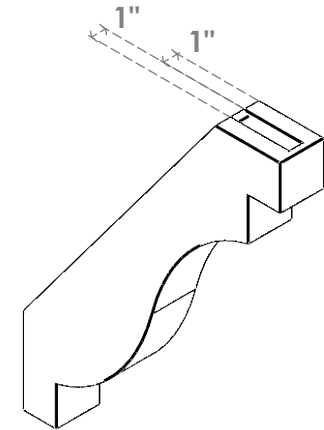

# ITEM NUMBER: BRCURO030X18000X24000CHGRCPR

3"W X 18"D X 24"H COPENHAGEN ROUGH CEDAR WOODGRAIN OPEN  
TIMBERTHANE BRACE, PRIMED TAN

**SIDE PROFILE**

**FRONT PROFILE**

**ISOMETRIC**

EKENA MILLWORK  
2300 WEST MAIN ST.  
CLARKSVILLE, TX 75426  
TOLL FREE: 866-607-0453  
WWW.EKENAMILLWORK.COM

NOTES

1. INSTALLATION TO BE COMPLETED IN ACCORDANCE WITH MANUFACTURER'S SPECIFICATIONS.
2. DRAWING MAY NOT BE TO SCALE
3. THIS DRAWING IS INTENDED FOR DESIGN AND PLANNING PURPOSES ONLY.
4. ALL INFORMATION CONTAINED HEREIN WAS CURRENT AT THE TIME OF DEVELOPMENT BUT MUST BE REVIEWED AND APPROVED BY THE PRODUCT MANUFACTURER TO BE CONSIDERED ACCURATE.
5. TIMBERTHANE ARCHITECTURAL PRODUCTS ARE MADE FROM HIGH DENSITY URETHANE AND COME FACTORY PRIMED