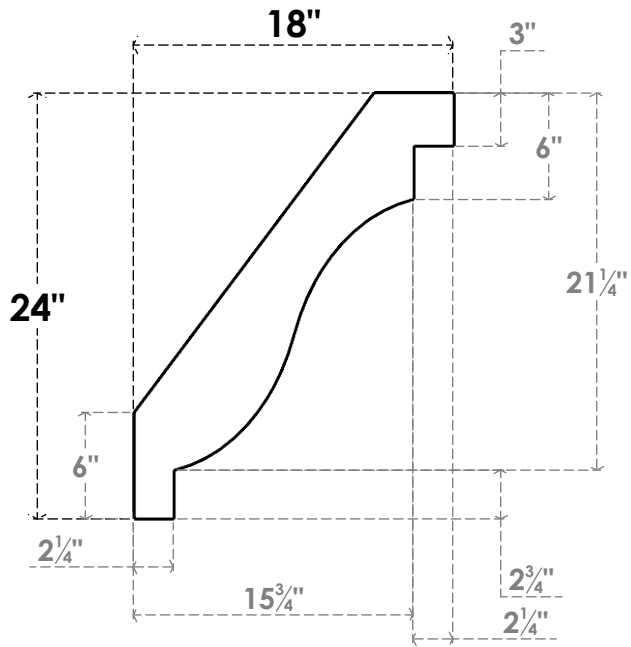

# ITEM NUMBER: BRCURO030X18000X24000CHGRCPR

3"W X 18"D X 24"H COPENHAGEN ROUGH CEDAR WOODGRAIN OPEN  
TIMBERTHANE BRACE, PRIMED TAN

**SIDE PROFILE**

**FRONT PROFILE**

**ISOMETRIC**

EKENA MILLWORK  
2300 WEST MAIN ST.  
CLARKSVILLE, TX 75426  
TOLL FREE: 866-607-0453  
WWW.EKENAMILLWORK.COM

NOTES

1. INSTALLATION TO BE COMPLETED IN ACCORDANCE WITH MANUFACTURER'S SPECIFICATIONS.
2. DRAWING MAY NOT BE TO SCALE
3. THIS DRAWING IS INTENDED FOR DESIGN AND PLANNING PURPOSES ONLY.
4. ALL INFORMATION CONTAINED HEREIN WAS CURRENT AT THE TIME OF DEVELOPMENT BUT MUST BE REVIEWED AND APPROVED BY THE PRODUCT MANUFACTURER TO BE CONSIDERED ACCURATE.
5. TIMBERTHANE ARCHITECTURAL PRODUCTS ARE MADE FROM HIGH DENSITY URETHANE AND COME FACTORY PRIMED