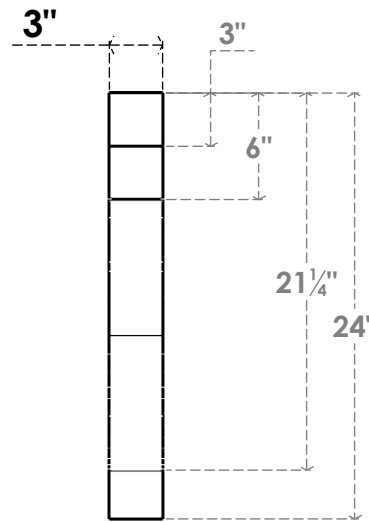

# ITEM NUMBER: BRCURO030X18000X24000CHGRCPR

3"W X 18"D X 24"H COPENHAGEN ROUGH CEDAR WOODGRAIN OPEN  
TIMBERTHANE BRACE, PRIMED TAN

**SIDE PROFILE**

**FRONT PROFILE**

**ISOMETRIC**

EKENA MILLWORK  
2300 WEST MAIN ST.  
CLARKSVILLE, TX 75426  
TOLL FREE: 866-607-0453  
WWW.EKENAMILLWORK.COM

NOTES

1. INSTALLATION TO BE COMPLETED IN ACCORDANCE WITH MANUFACTURER'S SPECIFICATIONS.
2. DRAWING MAY NOT BE TO SCALE
3. THIS DRAWING IS INTENDED FOR DESIGN AND PLANNING PURPOSES ONLY.
4. ALL INFORMATION CONTAINED HEREIN WAS CURRENT AT THE TIME OF DEVELOPMENT BUT MUST BE REVIEWED AND APPROVED BY THE PRODUCT MANUFACTURER TO BE CONSIDERED ACCURATE.
5. TIMBERTHANE ARCHITECTURAL PRODUCTS ARE MADE FROM HIGH DENSITY URETHANE AND COME FACTORY PRIMED