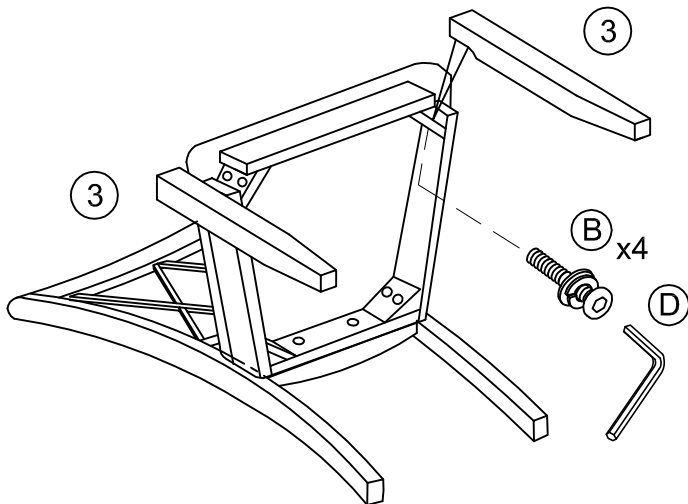

How to Assemble:

STEP 1:

STEP 2:

STEP 3:

ASSEMBLY COMPLETED!