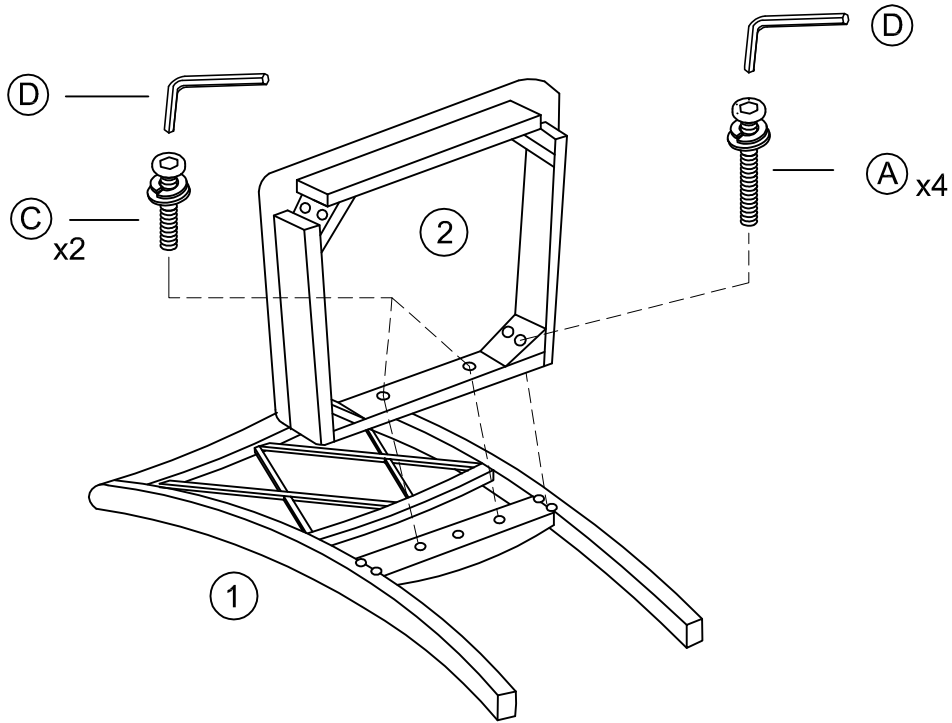

How to Assemble:

STEP 1: