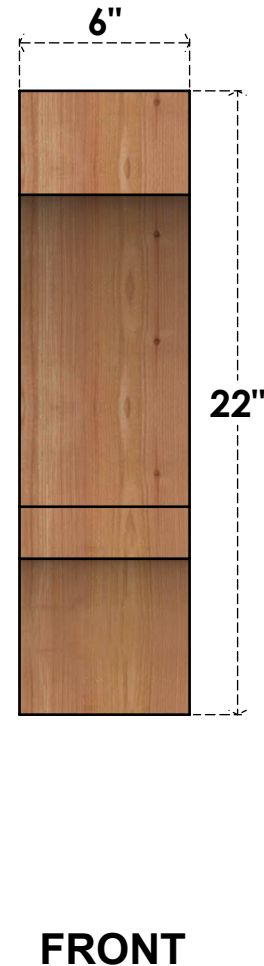

BRC06X14X22BOA00RWR

6"W X 14"D X 22"H BALBOA ROUGH SAWN BRACE, WESTERN RED CEDAR

EKENA MILLWORK
 2300 WEST MAIN ST.
 CLARKSVILLE, TX 75426
 TOLL FREE: 866-607-0453
 WWW.EKENAMILLWORK.COM

NOTES

1. INSTALLATION TO BE COMPLETED IN ACCORDANCE WITH MANUFACTURER'S SPECIFICATIONS.
2. DRAWING MAY NOT BE TO SCALE
3. THIS DRAWING IS INTENDED FOR DESIGN AND PLANNING PURPOSES ONLY.
4. ALL INFORMATION CONTAINED HEREIN WAS CURRENT AT THE TIME OF DEVELOPMENT BUT MUST BE REVIEWED AND APPROVED BY THE PRODUCT MANUFACTURER TO BE CONSIDERED ACCURATE.
5. PRODUCTS ARE NOT KILN DRIED. THIS ITEM IS UNIQUE AND WILL CONTAIN THE NATURAL VARIATIONS THAT THE WOOD SPECIES OFFERS. THIS MAY RESULT IN VARIATIONS UP TO 1/4"