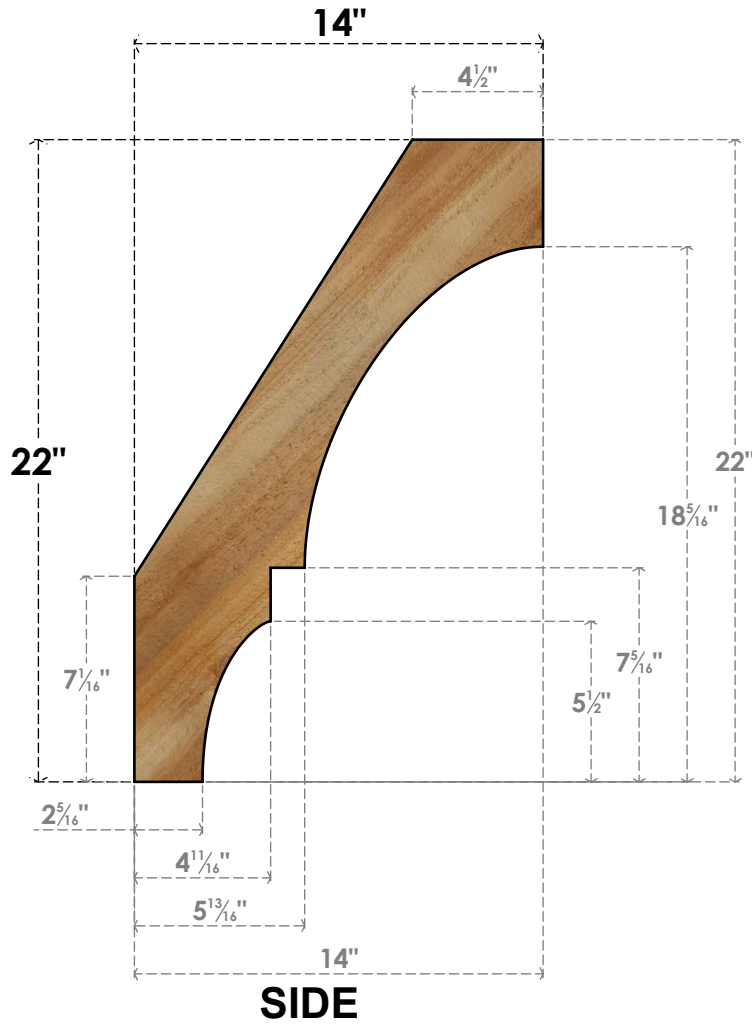

BRC06X14X22BOA00RWR

6"W X 14"D X 22"H BALBOA ROUGH SAWN BRACE, WESTERN RED CEDAR

EKENA MILLWORK
 2300 WEST MAIN ST.
 CLARKSVILLE, TX 75426
 TOLL FREE: 866-607-0453
 WWW.EKENAMILLWORK.COM

NOTES

1. INSTALLATION TO BE COMPLETED IN ACCORDANCE WITH MANUFACTURER'S SPECIFICATIONS.
2. DRAWING MAY NOT BE TO SCALE
3. THIS DRAWING IS INTENDED FOR DESIGN AND PLANNING PURPOSES ONLY.
4. ALL INFORMATION CONTAINED HEREIN WAS CURRENT AT THE TIME OF DEVELOPMENT BUT MUST BE REVIEWED AND APPROVED BY THE PRODUCT MANUFACTURER TO BE CONSIDERED ACCURATE.
5. PRODUCTS ARE NOT KILN DRIED. THIS ITEM IS UNIQUE AND WILL CONTAIN THE NATURAL VARIATIONS THAT THE WOOD SPECIES OFFERS. THIS MAY RESULT IN VARIATIONS UP TO 1/4"