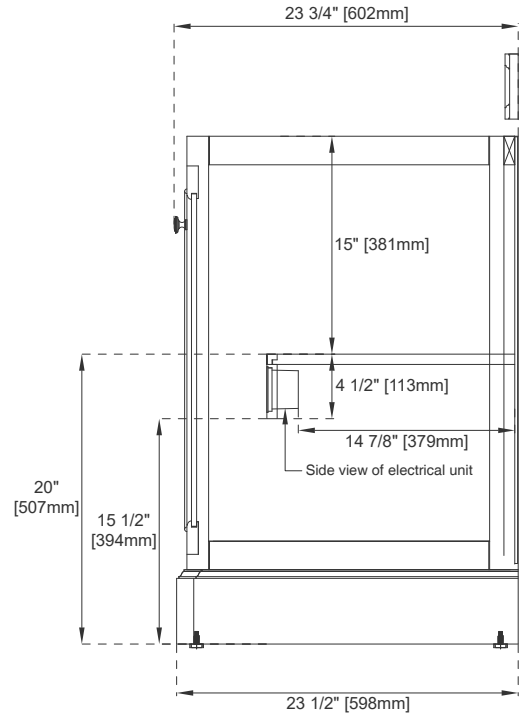

72" VANITY

Features and Materials

Solids: Yellow Poplar;
Panels: Plywood & MDF
Installation Type: Floor Standing
Number of Basins: Two, with Optional 3cm Top
Vanity Top Included: NO, Optional 3cm Tops Available with Sinks
Basins Included: NO
Overflow: Yes, Front Facing
Optional Wooden Backsplash
Number of Doors: Four
Number of Drawers: Three
Assembly Type: Installation of Optional 3cm Top with Sink
Storage Tray: Yes, Faux Shagreen
USB/Power Component: YES
Cord Length: 6'6"
Drawer Box Material and Construction: 15mm Poplar/English Dovetail Joinery
Hardware Material and Finish: Zinc Alloy in Satin Nickel
Fits Drain Hole Size: 1 3/4"
Full Extension, Soft Close Glides
European Soft Close Hinges
Aluminum Laminate Drawer Liners
Adjustable Levelers

Dimension

Width: 73-1/4"
Depth: 23-1/2"
Height: 35"
Rough-In Height: 21-1/2"

72" VANITY

Knob

Faux Shagreen Storage Tray

72" VANITY

Side View 1

Side View 2

Back View