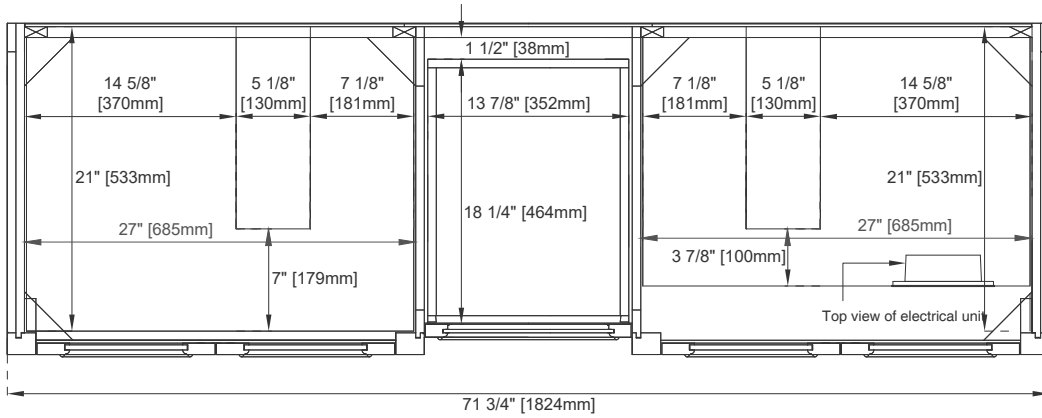

72" VANITY

Features and Materials

Solids: Yellow Poplar;
Panels: Plywood & MDF
Installation Type: Floor Standing
Number of Basins: Two, with Optional 3cm Top
Vanity Top Included: NO, Optional 3cm Tops Available with Sinks
Basins Included: NO
Overflow: Yes, Front Facing
Optional Wooden Backsplash
Number of Doors: Four
Number of Drawers: Three
Assembly Type: Installation of Optional 3cm Top with Sink
Storage Tray: Yes, Faux Shagreen
USB/Power Component: YES
Cord Length: 6'6"
Drawer Box Material and Construction: 15mm Poplar/English Dovetail Joinery
Hardware Material and Finish: Zinc Alloy in Satin Nickel
Fits Drain Hole Size: 1 3/4"
Full Extension, Soft Close Glides
European Soft Close Hinges
Aluminum Laminate Drawer Liners
Adjustable Levelers

Dimension

Width: 73-1/4"
Depth: 23-1/2"
Height: 35"
Rough-In Height: 21-1/2"

72" VANITY

Knob

Faux Shagreen Storage Tray

72" VANITY

Side View 1

Side View 2