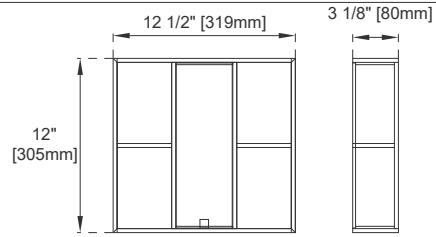

72" VANITY

Features and Materials

Solids: Yellow Poplar;
Panels: Plywood & MDF
Installation Type: Floor Standing
Number of Basins: Two, with Optional 3cm Top
Vanity Top Included: NO, Optional 3cm Tops Available with Sinks
Basins Included: NO
Overflow: Yes, Front Facing
Optional Wooden Backsplash
Number of Doors: Four
Number of Drawers: Three
Assembly Type: Installation of Optional 3cm Top with Sink
Storage Tray: Yes, Faux Shagreen
USB/Power Component: YES
Cord Length: 6'6"
Drawer Box Material and Construction: 15mm Poplar/English Dovetail Joinery
Hardware Material and Finish: Zinc Alloy in Satin Nickel
Fits Drain Hole Size: 1 3/4"
Full Extension, Soft Close Glides
European Soft Close Hinges
Aluminum Laminate Drawer Liners
Adjustable Levelers

Dimension

Width: 73-1/4"
Depth: 23-1/2"
Height: 35"
Rough-In Height: 21-1/2"

72" VANITY

Knob

Faux Shagreen Storage Tray

72" VANITY

Side View 1

Side View 2