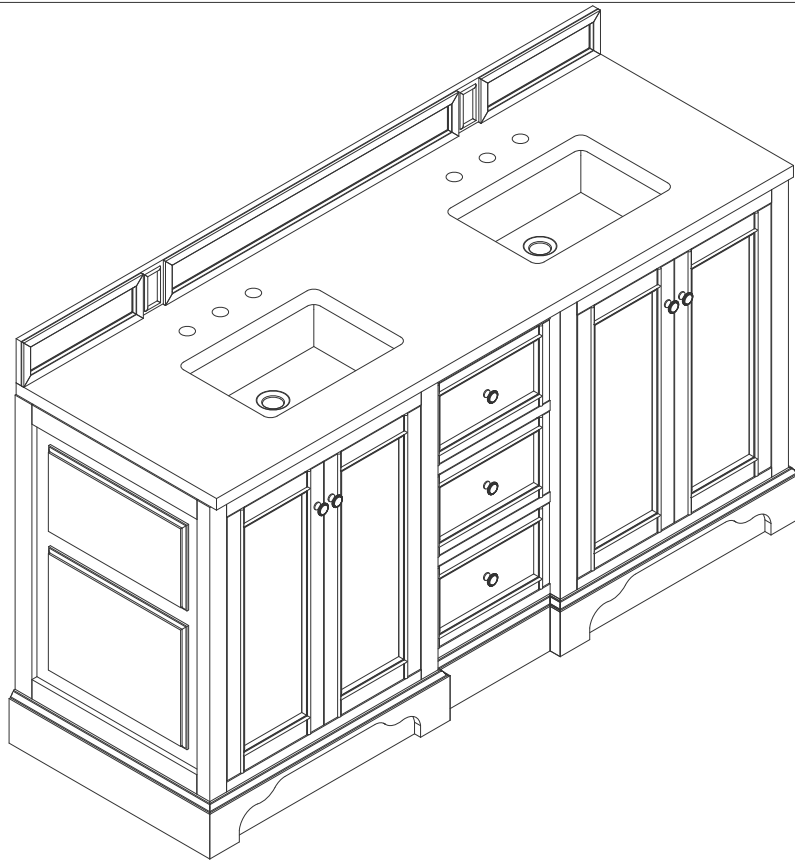

72" VANITY

Features and Materials

Solids: Yellow Poplar;
Panels: Plywood & MDF
Installation Type: Floor Standing
Number of Basins: Two, with Optional 3cm Top
Vanity Top Included: NO, Optional 3cm Tops Available with Sinks
Basins Included: NO
Overflow: Yes, Front Facing
Optional Wooden Backsplash
Number of Doors: Four
Number of Drawers: Three
Assembly Type: Installation of Optional 3cm Top with Sink
Storage Tray: Yes, Faux Shagreen
USB/Power Component: YES
Cord Length: 6'6"
Drawer Box Material and Construction: 15mm Poplar/English Dovetail Joinery
Hardware Material and Finish: Zinc Alloy in Satin Nickel
Fits Drain Hole Size: 1 3/4"
Full Extension, Soft Close Glides
European Soft Close Hinges
Aluminum Laminate Drawer Liners
Adjustable Levelers

Dimension

Width: 73-1/4"
Depth: 23-1/2"
Height: 35"
Rough-In Height: 21-1/2"

72" VANITY

Knob

Faux Shagreen Storage Tray

72" VANITY

Side View 1

Side View 2

Back View