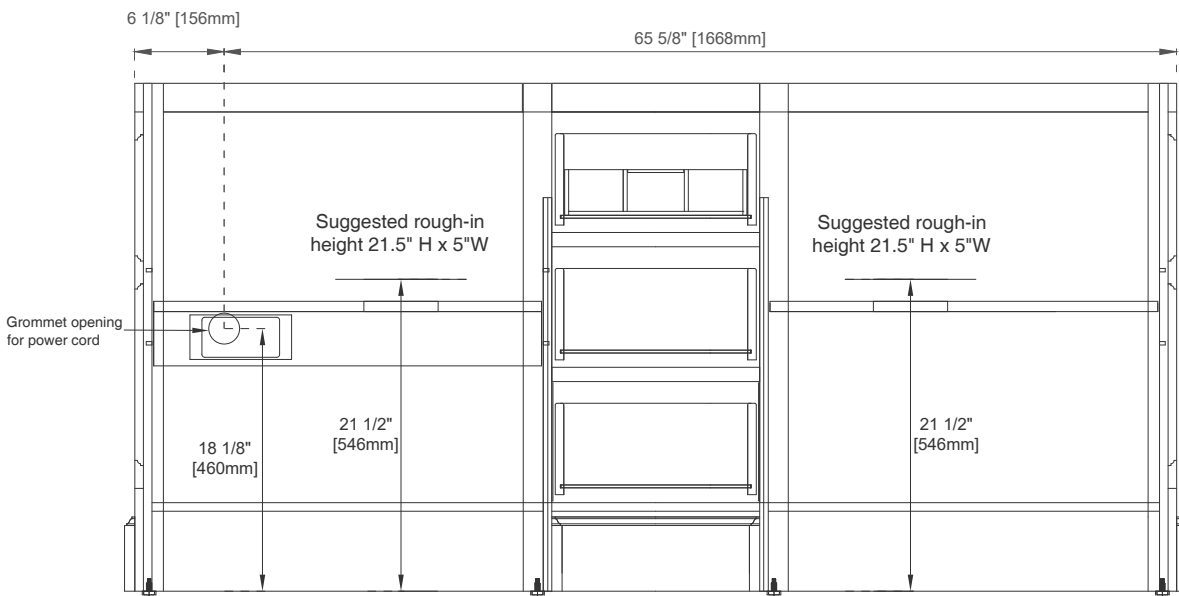

72" VANITY

Features and Materials

Solids: Yellow Poplar;
Panels: Plywood & MDF
Installation Type: Floor Standing
Number of Basins: Two, with Optional 3cm Top
Vanity Top Included: NO, Optional 3cm Tops Available with Sinks
Basins Included: NO
Overflow: Yes, Front Facing
Optional Wooden Backsplash
Number of Doors: Four
Number of Drawers: Three
Assembly Type: Installation of Optional 3cm Top with Sink
Storage Tray: Yes, Faux Shagreen
USB/Power Component: YES
Cord Length: 6'6"
Drawer Box Material and Construction: 15mm Poplar/English Dovetail Joinery
Hardware Material and Finish: Zinc Alloy in Satin Nickel
Fits Drain Hole Size: 1 3/4"
Full Extension, Soft Close Glides
European Soft Close Hinges
Aluminum Laminate Drawer Liners
Adjustable Levelers

Dimension

Width: 73-1/4"
Depth: 23-1/2"
Height: 35"
Rough-In Height: 21-1/2"

72" VANITY

Knob

Faux Shagreen Storage Tray

72" VANITY

Side View 1

Side View 2

Back View