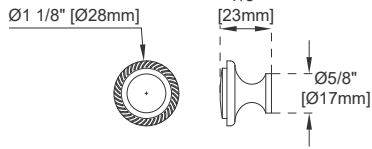

72" VANITY

Features and Materials

Solids: Yellow Poplar;
Panels: Plywood & MDF
Installation Type: Floor Standing
Number of Basins: Two, with Optional 3cm Top
Vanity Top Included: NO, Optional 3cm Tops Available with Sinks
Basins Included: NO
Overflow: Yes, Front Facing
Optional Wooden Backsplash
Number of Doors: Four
Number of Drawers: Three
Assembly Type: Installation of Optional 3cm Top with Sink
Storage Tray: Yes, Faux Shagreen
USB/Power Component: YES
Cord Length: 6'6"
Drawer Box Material and Construction: 15mm Poplar/English Dovetail Joinery
Hardware Material and Finish: Zinc Alloy in Satin Nickel
Fits Drain Hole Size: 1 3/4"
Full Extension, Soft Close Glides
European Soft Close Hinges
Aluminum Laminate Drawer Liners
Adjustable Levelers

Dimension

Width: 73-1/4"
Depth: 23-1/2"
Height: 35"
Rough-In Height: 21-1/2"

72" VANITY

Knob

Faux Shagreen Storage Tray

72" VANITY

Side View 1

Side View 2