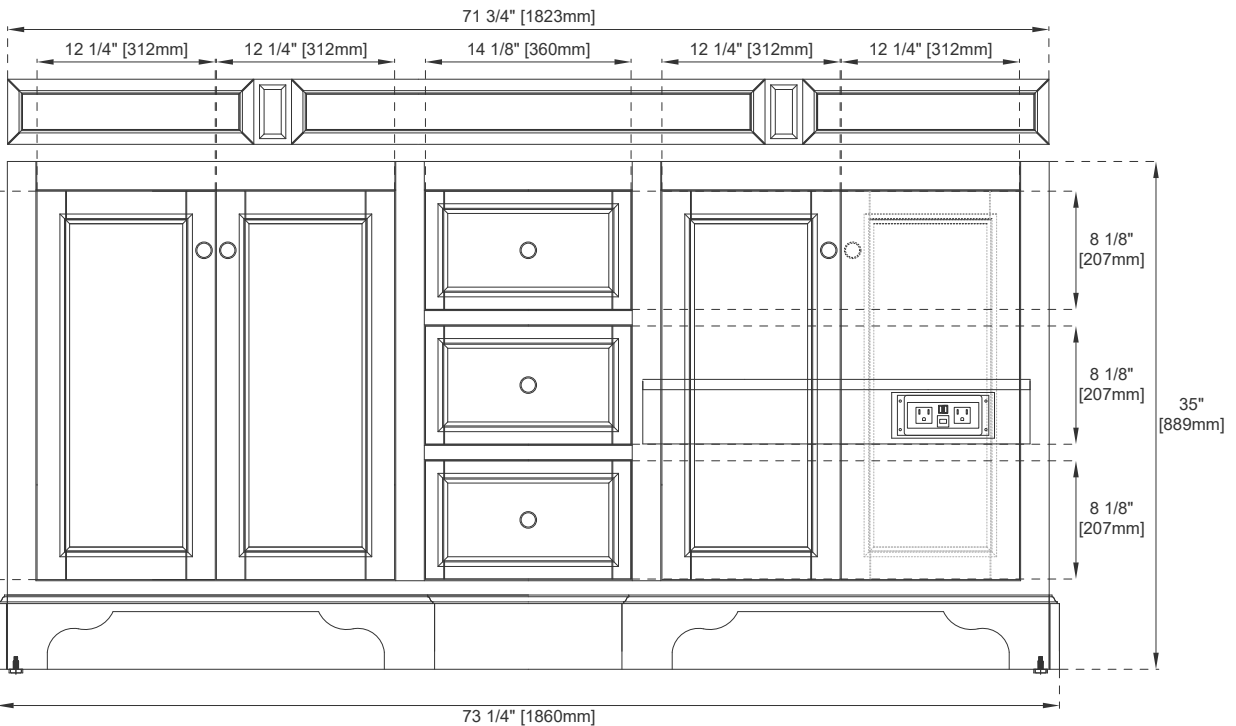

72" VANITY

Features and Materials

Solids: Yellow Poplar;
Panels: Plywood & MDF
Installation Type: Floor Standing
Number of Basins: Two, with Optional 3cm Top
Vanity Top Included: NO, Optional 3cm Tops Available with Sinks
Basins Included: NO
Overflow: Yes, Front Facing
Optional Wooden Backsplash
Number of Doors: Four
Number of Drawers: Three
Assembly Type: Installation of Optional 3cm Top with Sink
Storage Tray: Yes, Faux Shagreen
USB/Power Component: YES
Cord Length: 6'6"
Drawer Box Material and Construction: 15mm Poplar/English Dovetail Joinery
Hardware Material and Finish: Zinc Alloy in Satin Nickel
Fits Drain Hole Size: 1 3/4"
Full Extension, Soft Close Glides
European Soft Close Hinges
Aluminum Laminate Drawer Liners
Adjustable Levelers

Dimension

Width: 73-1/4"
Depth: 23-1/2"
Height: 35"
Rough-In Height: 21-1/2"

72" VANITY

Knob

Faux Shagreen Storage Tray

72" VANITY

Side View 1

Side View 2

Back View