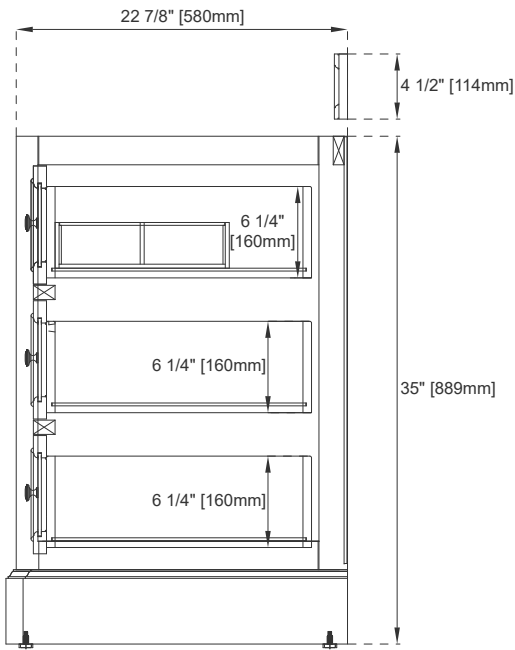

72" VANITY

Features and Materials

Solids: Yellow Poplar;
Panels: Plywood & MDF
Installation Type: Floor Standing
Number of Basins: Two, with Optional 3cm Top
Vanity Top Included: NO, Optional 3cm Tops Available with Sinks
Basins Included: NO
Overflow: Yes, Front Facing
Optional Wooden Backsplash
Number of Doors: Four
Number of Drawers: Three
Assembly Type: Installation of Optional 3cm Top with Sink
Storage Tray: Yes, Faux Shagreen
USB/Power Component: YES
Cord Length: 6'6"
Drawer Box Material and Construction: 15mm Poplar/English Dovetail Joinery
Hardware Material and Finish: Zinc Alloy in Satin Nickel
Fits Drain Hole Size: 1 3/4"
Full Extension, Soft Close Glides
European Soft Close Hinges
Aluminum Laminate Drawer Liners
Adjustable Levelers

Dimension

Width: 73-1/4"
Depth: 23-1/2"
Height: 35"
Rough-In Height: 21-1/2"

72" VANITY

Knob

Faux Shagreen Storage Tray

72" VANITY

Side View 1

Side View 2

Back View