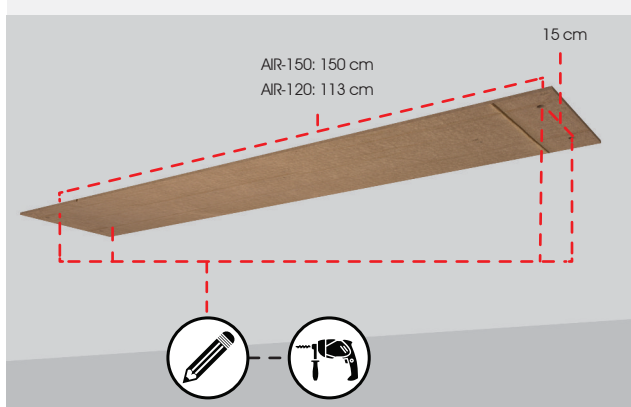

OPEN

	A	+ B	+ B
AIR 150 ▶	cm 160	+ 40	+ 40
AIR 120 ▶	cm 122	+ 40	+ 40

CLOSED

DIMENSIONS	AIR 150	AIR 120
Space occupied when closed	160L. x 57P. x30H. cm	122L. x 57P. x30H. cm
Total length of the rails	20 mt 10x 150 cm rails 2x 160-240 cm rails	16 mt 10x 120 cm rails 2x 120-200 cm rails
Drop from ceiling	1,8 mt	1,8 mt
Capacity	35 kg	35 kg
ENERGY CONSUMPTION		
Lighting	16 W	12 W
Ventilation	44 W	44 W
Motor	130 W	130 W

WARRANTY 2 years

INSTALLATION

- 4 wall plugs in the ceiling
- 1 connection to a 220V electricity supply

The Foxydry Air ceiling-mounted clothes drying rack can be installed in countless locations, including in almost any room, above a bath tub, in a laundry room, under a portico and on a terrace. It can be put alongside a light or used instead of one because it is fitted with LEDs that offer both savings and outstanding illumination. Foxydry Air can also be installed on a wall using special brackets that can be supplied on request or on a sloping ceiling using special cables that can be supplied on request.