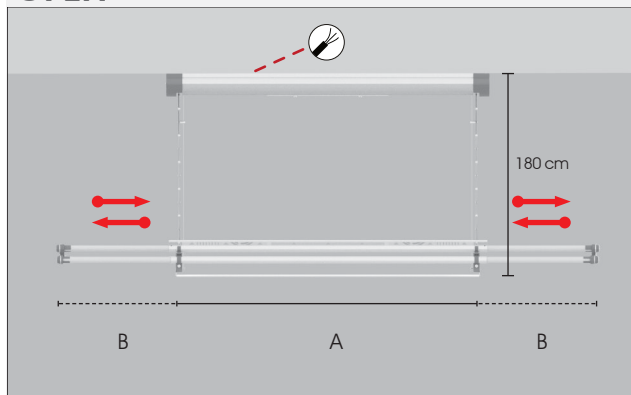

OPEN

	A	+ B	+ B
AIR 150 ▶	cm 160	+ 40	+ 40
AIR 120 ▶	cm 122	+ 40	+ 40

CLOSED

DIMENSIONS	AIR 150	AIR 120
Space occupied when closed	160L. x 57P. x30H. cm	122L. x 57P. x30H. cm
Total length of the rails	20 mt 10x 150 cm rails 2x 160-240 cm rails	16 mt 10x 120 cm rails 2x 120-200 cm rails
Drop from ceiling	1,8 mt	1,8 mt
Capacity	35 kg	35 kg
ENERGY CONSUMPTION		
Lighting	16 W	12 W
Ventilation	44 W	44 W
Motor	130 W	130 W