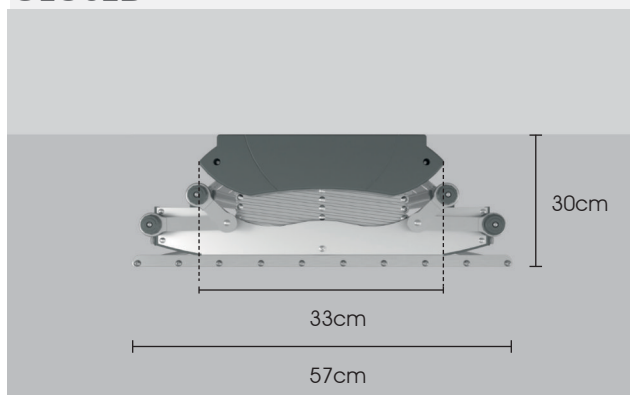

OPEN

	A	+ B	+ B
AIR 150 ▶	cm 160	+ 40	+ 40
AIR 120 ▶	cm 122	+ 40	+ 40

CLOSED

DIMENSIONS	AIR 150	AIR 120
Space occupied when closed	160L. x 57P. x30H. cm	122L. x 57P. x30H. cm
Total length of the rails	20 mt 10x 150 cm rails 2x 160-240 cm rails	16 mt 10x 120 cm rails 2x 120-200 cm rails
Drop from ceiling	1,8 mt	1,8 mt
Capacity	35 kg	35 kg
ENERGY CONSUMPTION		
Lighting	16 W	12 W
Ventilation	44 W	44 W
Motor	130 W	130 W