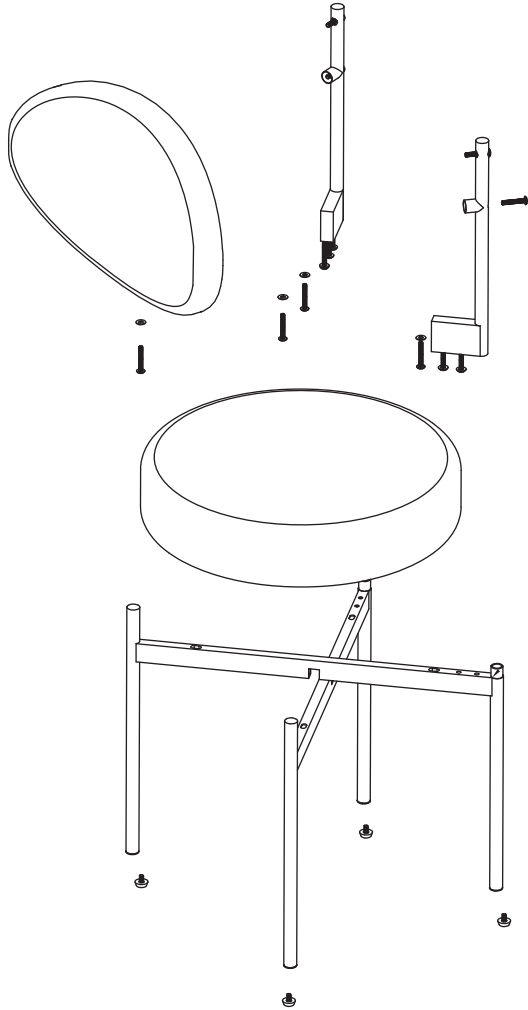

# BOUCLE FABRIC DINING CHAIR

User Manual

**SIZE:** 21.2\*22\*33.5INCH

**N. W. :**13LBS