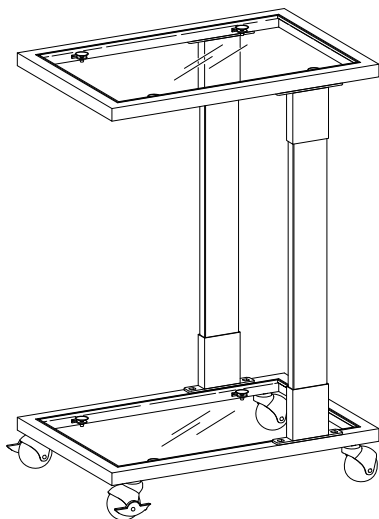

ASSEMBLY INSTRUCTION

END TABLE

1. Extra Screws of A/B/C are provided in case of any screws missing in the boxes.
2. Please take the time to identify and count all parts as well as the hardware to this product.

PART LIST

				
①×2PCS	②×1PC	③×1PC	④×2PCS	⑤×4PCS

HARDWARE

						
M6×12mm	M6×18mm		Caster with Lock	Caster	4mm	Wrench
A×8PCS	B×8PCS	C×8PCS	D×2PCS	E×2PCS	F×1PC	G×1PC

NOTED:

1. It is recommended that this item should be assembled by two adults.
 2. Assemble this item on a soft surface, such as cardboard or carpet, to protect finish.
- Please provide us with following information, so that it will be easier to resolve your problem smoothly.
- 1、 Order ID:
 - 2、 Pictures of Your Items Damage or Parts Missing: