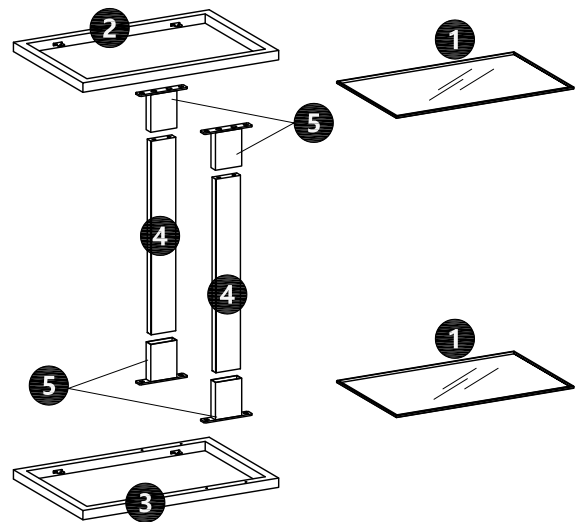

ASSEMBLY INSTRUCTION

END TABLE

1. Extra Screws of A/B/C are provided in case of any screws missing in the boxes.
2. Please take the time to identify and count all parts as well as the hardware to this product.

PART LIST

				
①×2PCS	②×1PC	③×1PC	④×2PCS	⑤×4PCS

HARDWARE

						
M6×12mm	M6×18mm		Caster with Lock	Caster	4mm	Wrench
A×8PCS	B×8PCS	C×8PCS	D×2PCS	E×2PCS	F×1PC	G×1PC

NOTED:

1. It is recommended that this item should be assembled by two adults.
 2. Assemble this item on a soft surface, such as cardboard or carpet, to protect finish.
- Please provide us with following information, so that it will be easier to resolve your problem smoothly.
- 1、 Order ID:
 - 2、 Pictures of Your Items Damage or Parts Missing:

A×4PCS
M6×12mm

Step 4:

D×2PCS
E×2PCS

Step 5:

C×8PCS

Step 6: