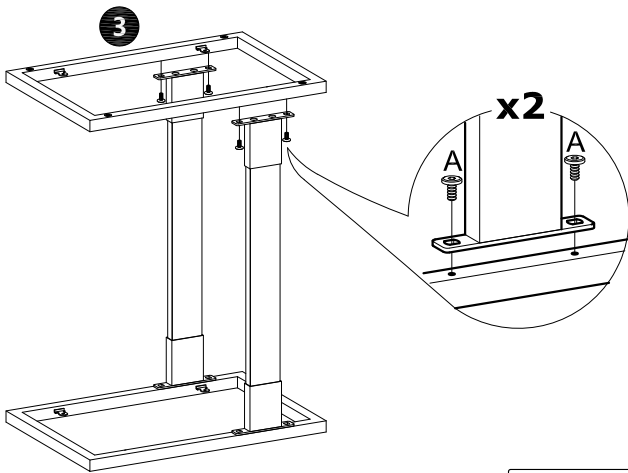

PART LIST

				
①×2PCS	②×1PC	③×1PC	④×2PCS	⑤×4PCS

HARDWARE

						
M6×12mm	M6×18mm		Caster with Lock	Caster	4mm	Wrench
A×8PCS	B×8PCS	C×8PCS	D×2PCS	E×2PCS	F×1PC	G×1PC

NOTED:

1. It is recommended that this item should be assembled by two adults.
 2. Assemble this item on a soft surface, such as cardboard or carpet, to protect finish.
- Please provide us with following information, so that it will be easier to resolve your problem smoothly.
- 1、 Order ID:
 - 2、 Pictures of Your Items Damage or Parts Missing:

THANK YOU FOR PURCHASING OUR FURNITURE, IT IS AN HONOR TO BE IN YOUR HOME!

NOTED: Please do not tighten all bolts until the products is assembled completely.

Step 1:

B×8PCS
M6×18mm

Step 2:

A×4PCS
M6×12mm

Step 3:

A×4PCS
M6×12mm

Step 4:

D×2PCS
E×2PCS

Step 5:

C×8PCS

Step 6: