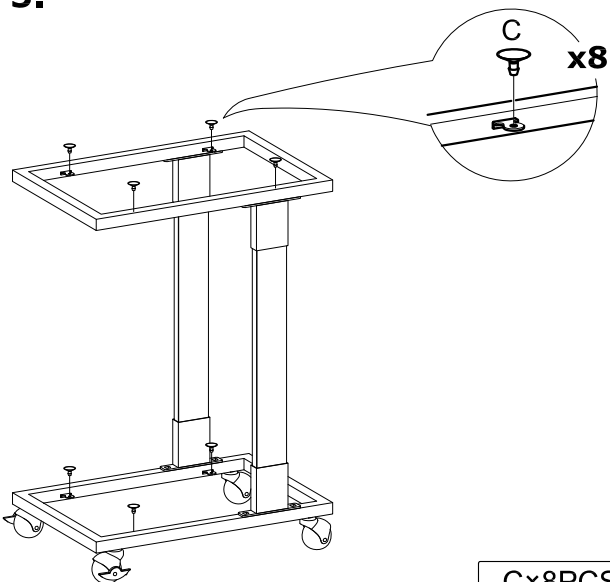

PART LIST

				
①×2PCS	②×1PC	③×1PC	④×2PCS	⑤×4PCS

HARDWARE

						
M6×12mm	M6×18mm		Caster with Lock	Caster	4mm	Wrench
A×8PCS	B×8PCS	C×8PCS	D×2PCS	E×2PCS	F×1PC	G×1PC

NOTED:

1. It is recommended that this item should be assembled by two adults.
 2. Assemble this item on a soft surface, such as cardboard or carpet, to protect finish.
- Please provide us with following information, so that it will be easier to resolve your problem smoothly.
- 1、 Order ID:
 - 2、 Pictures of Your Items Damage or Parts Missing:

THANK YOU FOR PURCHASING OUR FURNITURE, IT IS AN HONOR TO BE IN YOUR HOME!

NOTED: Please do not tighten all bolts until the products is assembled completely.

Step 1:

B×8PCS
M6×18mm

Step 2:

A×4PCS
M6×12mm

Step 3:

A×4PCS
M6×12mm

Step 4:

D×2PCS
E×2PCS

Step 5:

C×8PCS

Step 6: