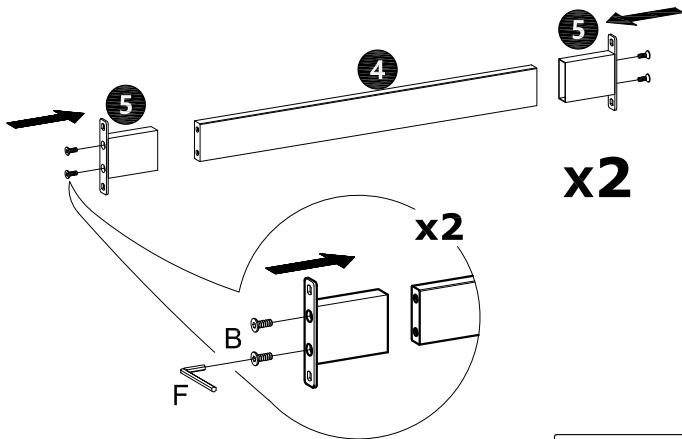

PART LIST

				
①×2PCS	②×1PC	③×1PC	④×2PCS	⑤×4PCS

HARDWARE

						
M6×12mm	M6×18mm		Caster with Lock	Caster	4mm	Wrench
A×8PCS	B×8PCS	C×8PCS	D×2PCS	E×2PCS	F×1PC	G×1PC

NOTED:

1. It is recommended that this item should be assembled by two adults.
 2. Assemble this item on a soft surface, such as cardboard or carpet, to protect finish.
- Please provide us with following information, so that it will be easier to resolve your problem smoothly.
- 1、 Order ID:
 - 2、 Pictures of Your Items Damage or Parts Missing:

THANK YOU FOR PURCHASING OUR FURNITURE, IT IS AN HONOR TO BE IN YOUR HOME!

NOTED: Please do not tighten all bolts until the products is assembled completely.

Step 1:

B×8PCS
M6×18mm

Step 2:

A×4PCS
M6×12mm

Step 3:

A×4PCS
M6×12mm

Step 4:

D×2PCS
E×2PCS

Step 5:

C×8PCS

Step 6: