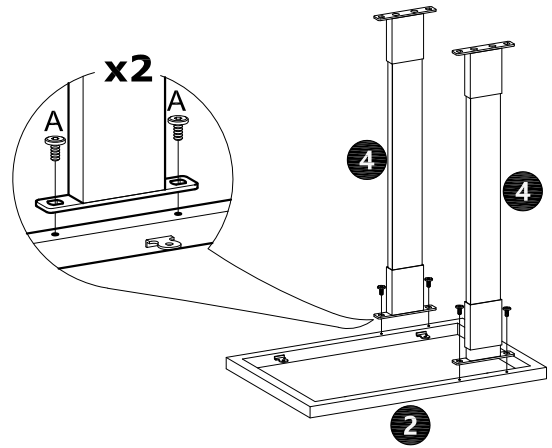

PART LIST

				
①×2PCS	②×1PC	③×1PC	④×2PCS	⑤×4PCS

HARDWARE

						
M6×12mm	M6×18mm		Caster with Lock	Caster	4mm	Wrench
A×8PCS	B×8PCS	C×8PCS	D×2PCS	E×2PCS	F×1PC	G×1PC

NOTED:

1. It is recommended that this item should be assembled by two adults.
 2. Assemble this item on a soft surface, such as cardboard or carpet, to protect finish.
- Please provide us with following information, so that it will be easier to resolve your problem smoothly.
- 1、 Order ID:
 - 2、 Pictures of Your Items Damage or Parts Missing:

THANK YOU FOR PURCHASING OUR FURNITURE, IT IS AN HONOR TO BE IN YOUR HOME!

NOTED: Please do not tighten all bolts until the products is assembled completely.

Step 1:

B×8PCS
M6×18mm

Step 2:

A×4PCS
M6×12mm

Step 3:

A×4PCS
M6×12mm

Step 4:

D×2PCS
E×2PCS

Step 5:

C×8PCS

Step 6: