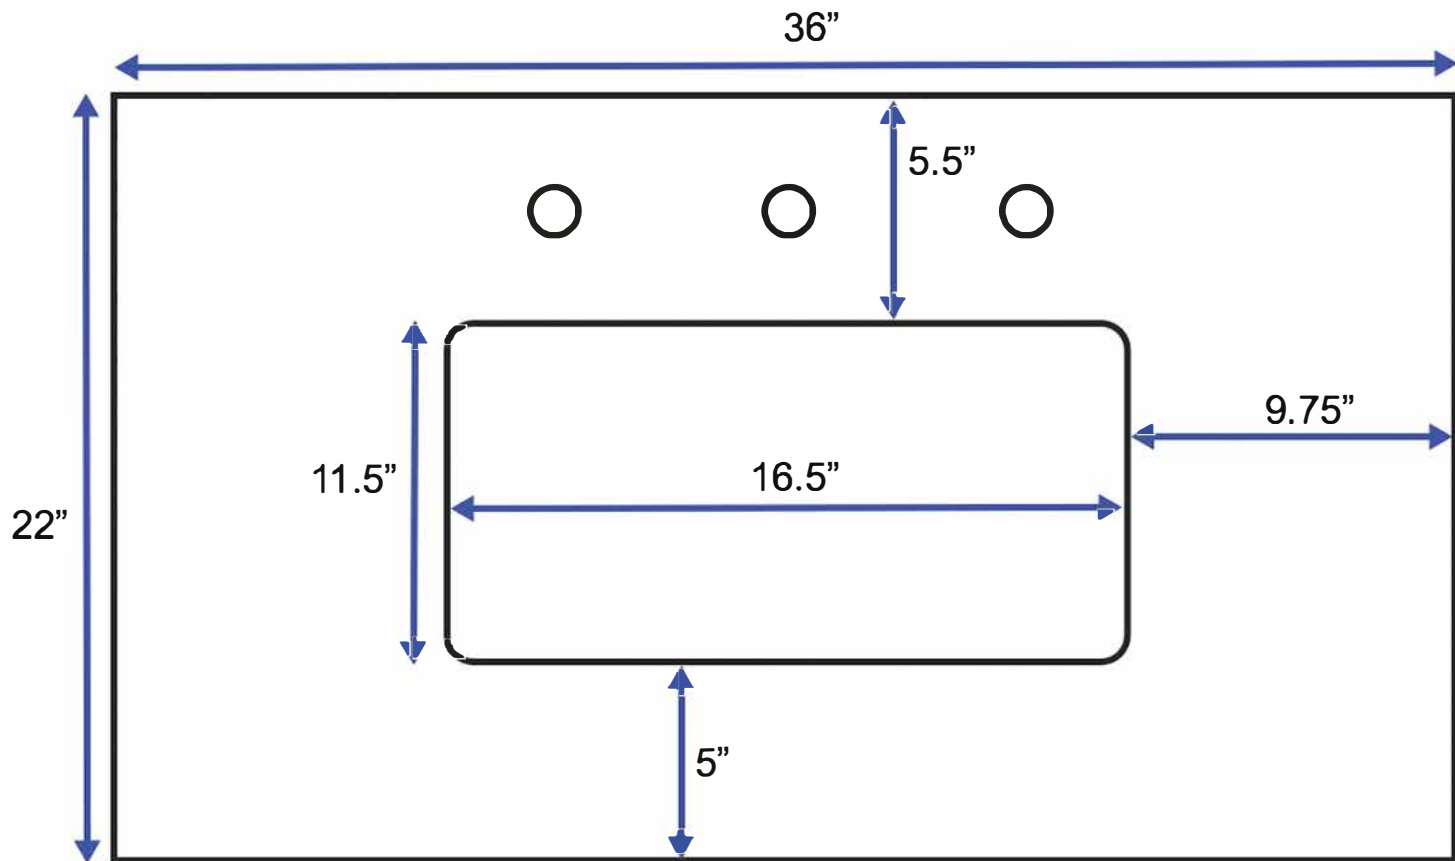

36-inch Vanity (Top View)

All measurements are approximate and rounded to the nearest quarter inch.
Please allow for a slight margin of error.