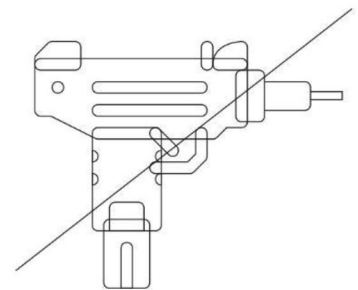

Assembly Instructions

Model No. ZL-ZY0037/ZL-ZY0045/ZL-ZY0046

Contact Us

We're here to help you.

Your satisfaction is our top priority. If you encounter any issues with this product, such as missing or damaged parts, we're here to help. Please retain the original packaging and take photos of the packaging and the product, then contact us as soon as possible.

Email: support@epecoya.com

Warm Tips

1. Carefully read these instructions and keep them for future reference.
2. Check the parts list and confirm everything's there before starting assembly.
3. When assembling, put all parts on a soft, smooth surface like a carpet to avoid scratches.
4. Don't fully tighten screws until all parts are confirmed in place to avoid misalignment.

⚠ Caution

Make sure all parts are included. Most board parts are labeled or stamped on the raw edge. Contact us for a free replacement if you encounter any damaged or missing parts.

Parts List

			
① 1pc	② 1pc	③ 1pc	④ 2pcs
			
⑤ 2pcs	⑥ 1pc	⑦ 3pcs	⑧ 1pc

Fx8	Hx8
	
M6X18mm	Ø18X2mm

12

13

14

STYLE 1

15

STYLE 2

16