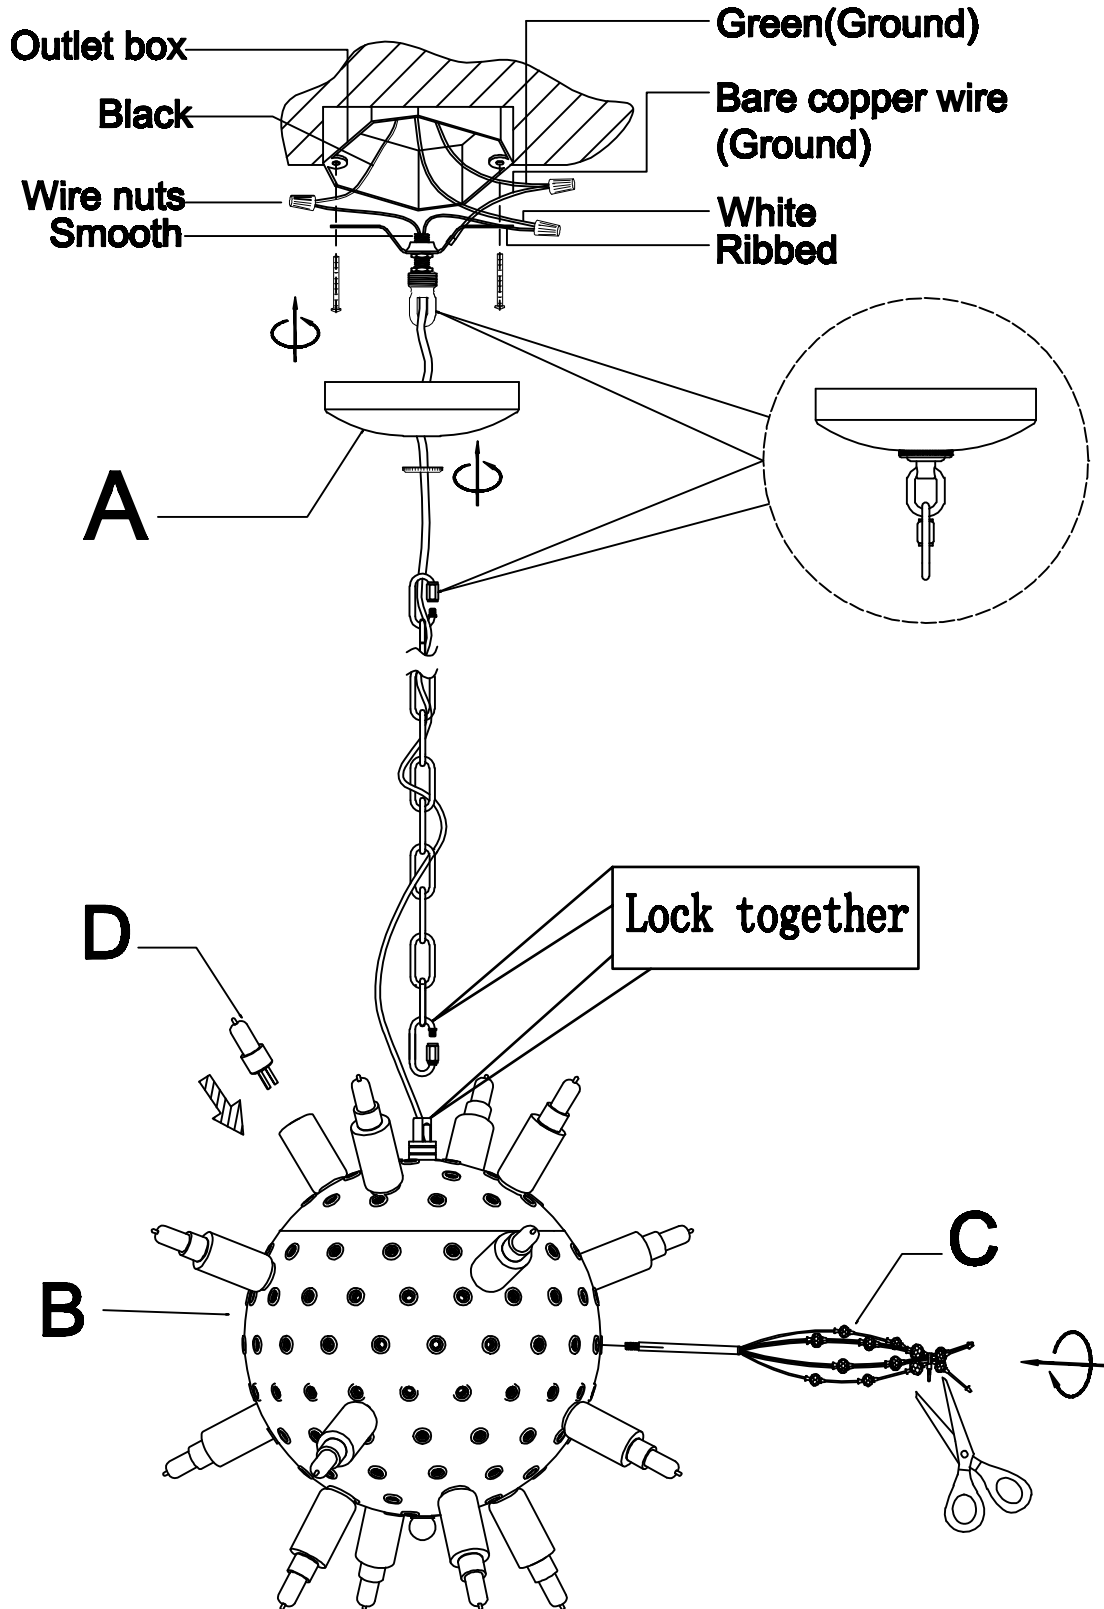

US CHANDELIER

Light Pendant Assembly Instructions

CAUTION: Read instruction carefully and turn electricity off at main circuit breaker panel before beginning installation.

**Residential use only
Indoor use only**

The parts subsidiary

Care and Cleaning

STEP	PICTURE	QUANTITY (Pcs)
A		1
B		1
C		140
D		16
E		3
F		2

Droplight installation drawing

Estimated Assembly Time: 40 minutes

IMPORTANT INFORMATION, RETAIN FOR FUTURE REFERENCE: READ CAREFULLY