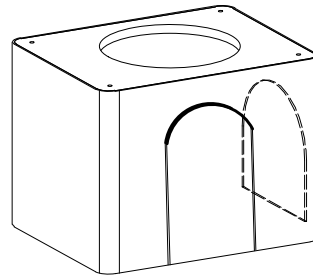

Accessory	Size	Quantity
A 	5mm*60mm	18PCS
B 	8mm*40mm	18PCS
C 	-----	6PCS
D 	6mm*16mm	12PCS
E 	10mm*40mm	2PCS
F 	6mm*35mm	8PCS
	5mm	1PC

Plasterboard wall screw installation		
A 	4.5mm*80mm	18pcs
B 	10mm*36mm	18pcs

1

440mm\*340mm\*15mm

1PC

4

1PC

7

300mm

3PCS

2

440mm\*340mm\*15mm

1PC

5

270mm

4PCS

3

300mm