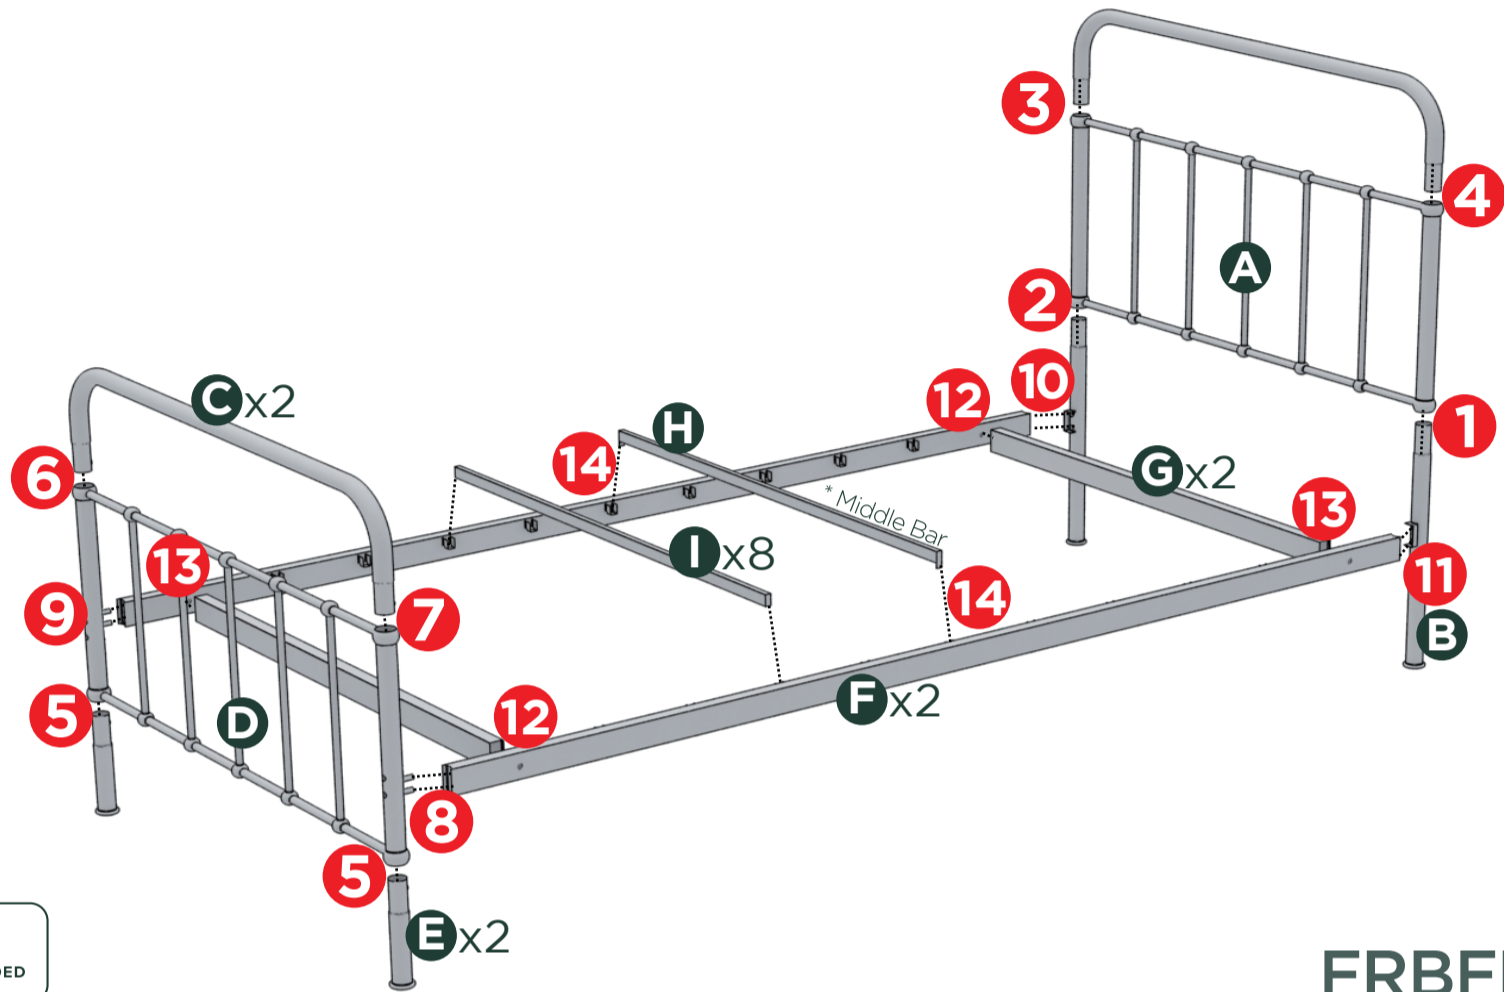

Easy as 1-2-3 Assembly Instruction

Numbers must Match for Secure Assembly

FRBFB-T

Components

Return Policy

ZINUS believes you will absolutely love your new addition to your home, but if for some reason you want to return the product, please contact us directly before you decide to return your product to the retailer. Our Customer Service organization can answer most concerns and can assist you with any questions you may have about your new product. Please contact us first by emailing customerservice@zinusinc.com or by submitting a request at <https://support.zinus.com>

Non-slip tapeslat.
Please peel off the upper strip
Non-Slip tape keeps your
mattress in place