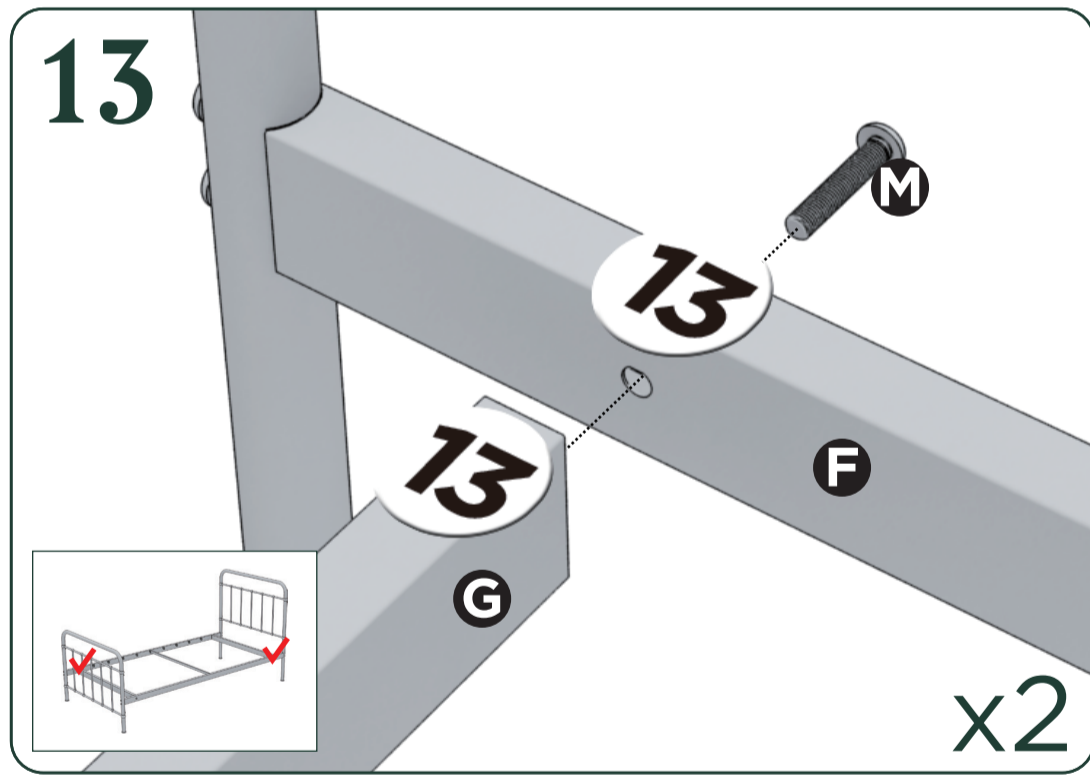

Easy as 1-2-3 Assembly Instruction

Numbers must Match for Secure Assembly

FRBFB-T

Components

Return Policy

ZINUS believes you will absolutely love your new addition to your home, but if for some reason you want to return the product, please contact us directly before you decide to return your product to the retailer. Our Customer Service organization can answer most concerns and can assist you with any questions you may have about your new product. Please contact us first by emailing customerservice@zinusinc.com or by submitting a request at <https://support.zinus.com>

Non-slip tapeslat.
Please peel off the upper strip
Non-Slip tape keeps your
mattress in place