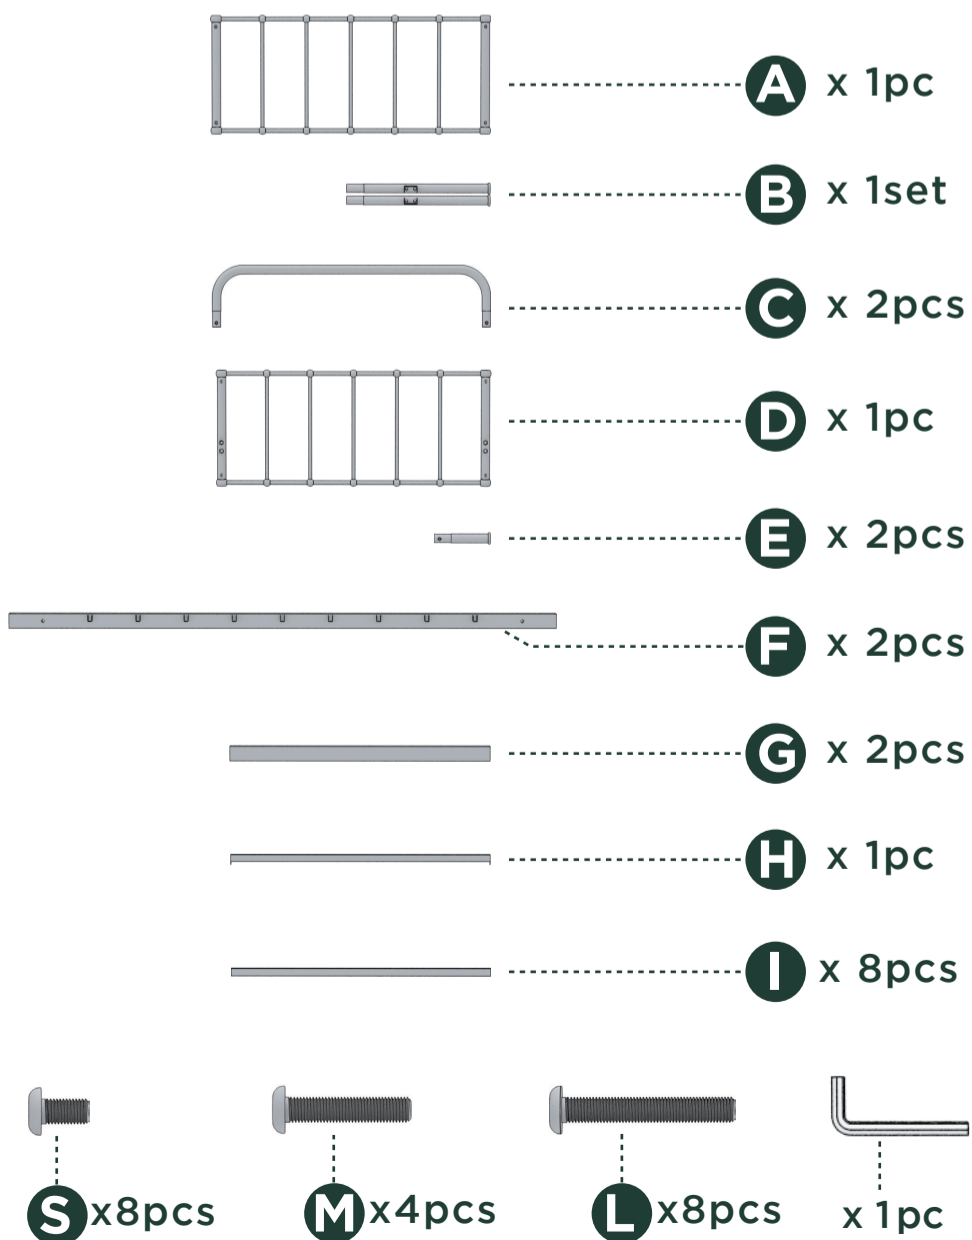

Easy as 1-2-3 Assembly Instruction

Numbers must Match for Secure Assembly

FRBFB-T

Components

Return Policy

ZINUS believes you will absolutely love your new addition to your home, but if for some reason you want to return the product, please contact us directly before you decide to return your product to the retailer. Our Customer Service organization can answer most concerns and can assist you with any questions you may have about your new product. Please contact us first by emailing customerservice@zinusinc.com or by submitting a request at <https://support.zinus.com>

Non-slip tapeslat.
Please peel off the upper strip
Non-Slip tape keeps your
mattress in place