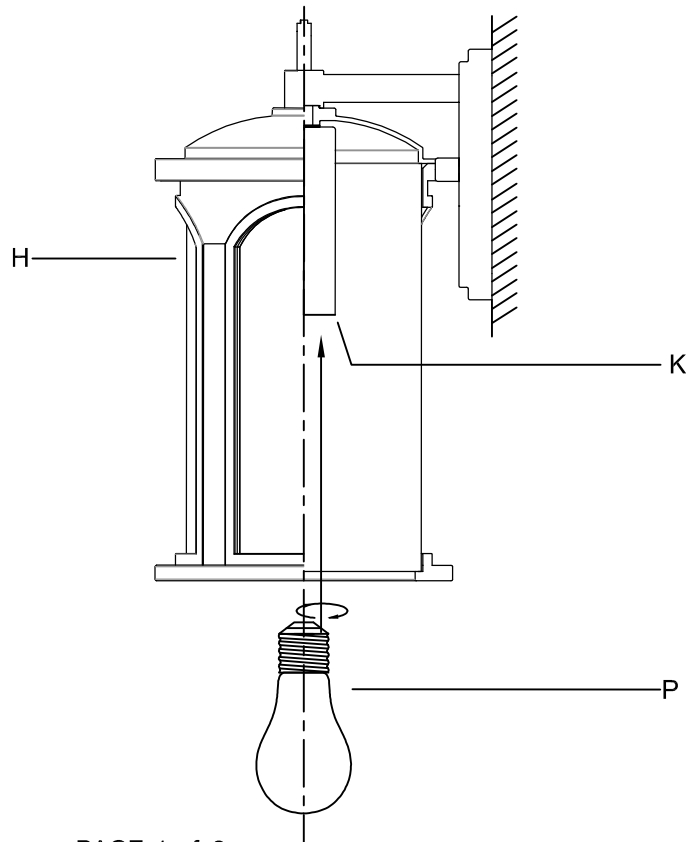

FIXTURE ASSEMBLY STEPS:

1. P → K

B, C, G & P
(NOT FURNISHED)
(NO INCLUIDA)
(NON FOURNIE)