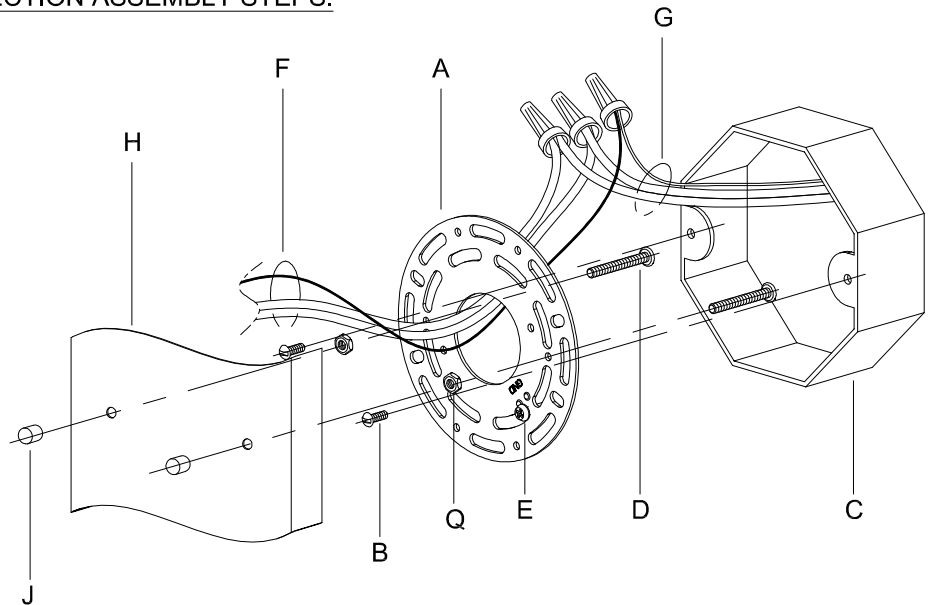

Assembly & Installation Instructions

CAUTION: Read instructions carefully and turn electricity off at main circuit breaker panel before beginning installation.

WARNING - If any Special Control Devices are used with this Fixture, Follow the Instructions Carefully to assure full compliance with N.E.C. requirements. If there are any questions, contact a Qualified Electrical Contractor.

CAUTION - All glass is fragile, use care when handling Glass component(s) and or Lamp(s).

CANOPY MOUNTING & WIRE CONNECTION ASSEMBLY STEPS:

1. D,E → A
2. Q → D
3. B,A → C
4. F → G
5. H,J → D

FIXTURE ASSEMBLY STEPS: