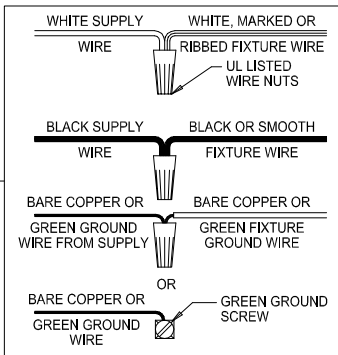

Assembly & Installation Instructions

CAUTION: Read instructions carefully and turn electricity off at main circuit breaker panel before beginning installation.

WARNING - If any Special Control Devices are used with this Fixture, Follow the Instructions Carefully to assure full compliance with N.E.C. requirements. If there are any questions, contact a Qualified Electrical Contractor.

CAUTION - All glass is fragile, use care when handling Glass component(s) and or Lamp(s).

CANOPY MOUNTING & WIRE CONNECTION ASSEMBLY STEPS:

1. D,E → A
2. Q → D
3. B,A → C
4. F → G
5. H,J → D

FIXTURE ASSEMBLY STEPS: