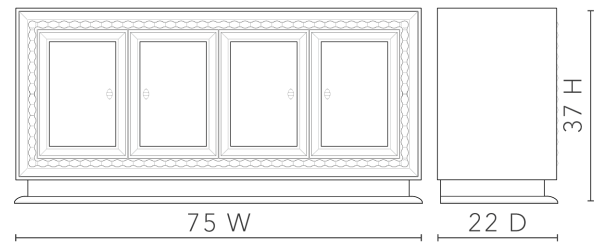

Maxwell 4-Door Cabinet, Sailcloth Sheen

MAX-450-9540-804

- 75W x 22D x 37H
- Clear Lacquered Painted and Glazed Open Pore Acacia Wood and Veneers
- Burnished Bronze Finished Cast Metal
- Interior Adjustable Shelf/Shelves, European Hinges, Stained Interior