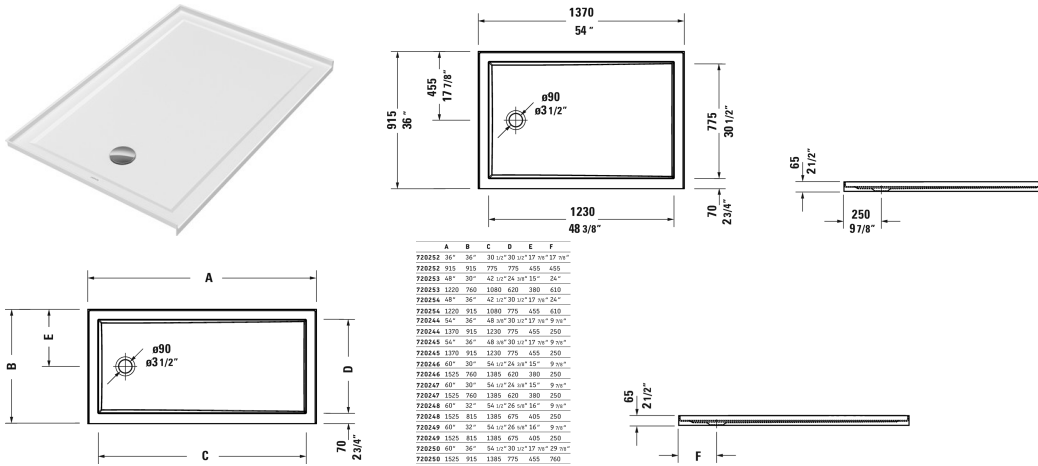

Architec Shower tray with panel # 72024400000090

| < 54" Inch > |

Shower tray with panel	Dimension	Weight	Order number
rectangle, with integrated panel and flange, drain left, Sanitary acrylic, 2 1/2" Inch			
Colors			
00 White			
Variant			
Shower tray	54" x 36" Inch		72024400000090
Infobox			
* Complies with the following standards: CSA B45.5/IAPMO Z124, A grid drain or similar should be used in conjunction with a p-trap under the floor. A 4" grid drain is necessary for shower trays with a 3 1/2" (90 mm) outlet.			

All drawings contain the necessary measurements which are subject to standard tolerances. They are stated in inch & mm and are non-binding. Exact measurements, in particular for customized installation scenarios, can only be taken from the finished ceramic piece.