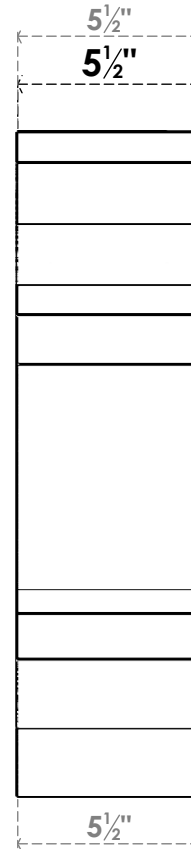

ITEM NUMBER: BKTUROS055X055X20000X20000X055X055X055IMP00RCPR

5 1/2"W X 20"D X 20"H X 5 1/2"T IMPERIAL ROUGH CEDAR WOODGRAIN OPEN BRACKET, TRADITIONAL TOP AND BACK, 5 1/2"W SOLID BRACE, PRIMED TAN

SIDE PROFILE

FRONT PROFILE

ISOMETRIC

GENERATED DATE : 06/18/2023

EKENA MILLWORK
2300 WEST MAIN ST.
CLARKSVILLE, TX 75426
TOLL FREE: 866-607-0453
WWW.EKENAMILLWORK.COM

NOTES

1. INSTALLATION TO BE COMPLETED IN ACCORDANCE WITH MANUFACTURER'S SPECIFICATIONS.
2. DRAWING MAY NOT BE TO SCALE
3. THIS DRAWING IS INTENDED FOR DESIGN AND PLANNING PURPOSES ONLY.
4. ALL INFORMATION CONTAINED HEREIN WAS CURRENT AT THE TIME OF DEVELOPMENT BUT MUST BE REVIEWED AND APPROVED BY THE PRODUCT MANUFACTURER TO BE CONSIDERED ACCURATE.
5. TIMBERTHANE ARCHITECTURAL PRODUCTS ARE MADE FROM HIGH DENSITY URETHANE AND COME FACTORY PRIMED