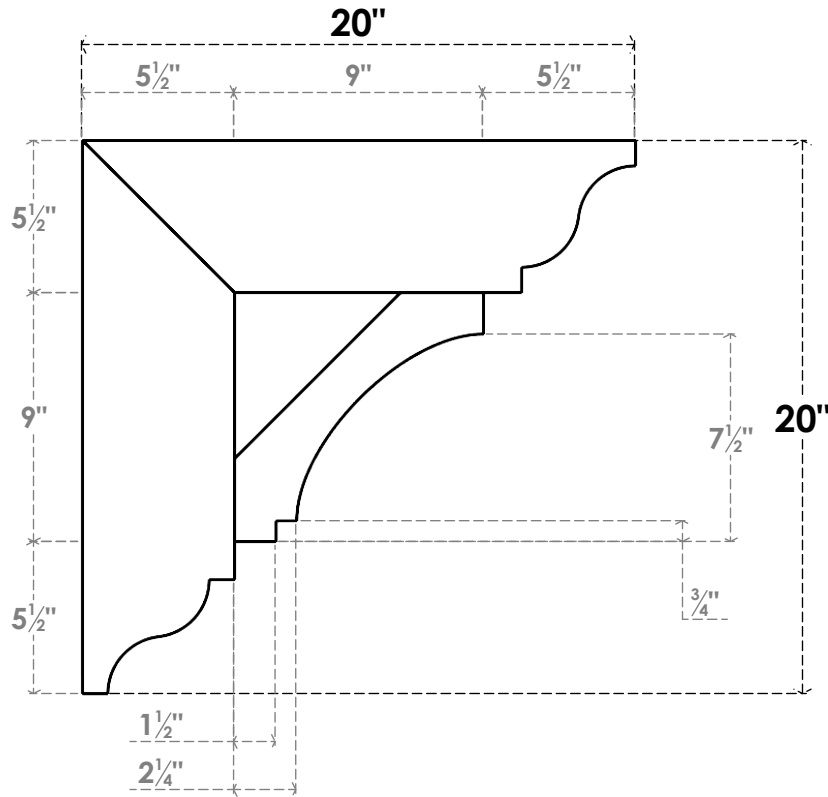

ITEM NUMBER: BKTUROS055X055X20000X20000X055X055X055IMP00RCPR

5 1/2"W X 20"D X 20"H X 5 1/2"T IMPERIAL ROUGH CEDAR WOODGRAIN OPEN BRACKET, TRADITIONAL TOP AND BACK, 5 1/2"W SOLID BRACE, PRIMED TAN

SIDE PROFILE

FRONT PROFILE

ISOMETRIC

GENERATED DATE : 06/18/2023

EKENA MILLWORK
2300 WEST MAIN ST.
CLARKSVILLE, TX 75426
TOLL FREE: 866-607-0453
WWW.EKENAMILLWORK.COM

NOTES

1. INSTALLATION TO BE COMPLETED IN ACCORDANCE WITH MANUFACTURER'S SPECIFICATIONS.
2. DRAWING MAY NOT BE TO SCALE
3. THIS DRAWING IS INTENDED FOR DESIGN AND PLANNING PURPOSES ONLY.
4. ALL INFORMATION CONTAINED HEREIN WAS CURRENT AT THE TIME OF DEVELOPMENT BUT MUST BE REVIEWED AND APPROVED BY THE PRODUCT MANUFACTURER TO BE CONSIDERED ACCURATE.
5. TIMBERTHANE ARCHITECTURAL PRODUCTS ARE MADE FROM HIGH DENSITY URETHANE AND COME FACTORY PRIMED