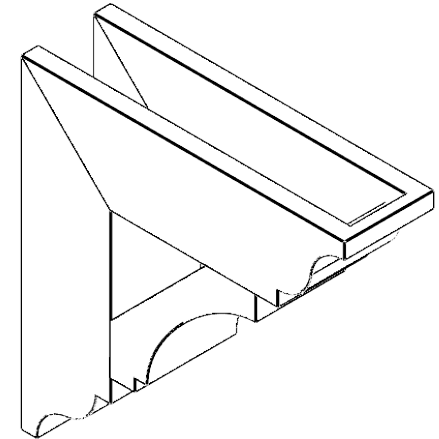

ITEM NUMBER: BKTUROS055X055X20000X20000X055X055X055IMP00RCPR

5 1/2"W X 20"D X 20"H X 5 1/2"T IMPERIAL ROUGH CEDAR WOODGRAIN OPEN BRACKET, TRADITIONAL TOP AND BACK, 5 1/2"W SOLID BRACE, PRIMED TAN

SIDE PROFILE

FRONT PROFILE

ISOMETRIC

GENERATED DATE : 06/18/2023

EKENA MILLWORK
2300 WEST MAIN ST.
CLARKSVILLE, TX 75426
TOLL FREE: 866-607-0453
WWW.EKENAMILLWORK.COM

NOTES

1. INSTALLATION TO BE COMPLETED IN ACCORDANCE WITH MANUFACTURER'S SPECIFICATIONS.
2. DRAWING MAY NOT BE TO SCALE
3. THIS DRAWING IS INTENDED FOR DESIGN AND PLANNING PURPOSES ONLY.
4. ALL INFORMATION CONTAINED HEREIN WAS CURRENT AT THE TIME OF DEVELOPMENT BUT MUST BE REVIEWED AND APPROVED BY THE PRODUCT MANUFACTURER TO BE CONSIDERED ACCURATE.
5. TIMBERTHANE ARCHITECTURAL PRODUCTS ARE MADE FROM HIGH DENSITY URETHANE AND COME FACTORY PRIMED