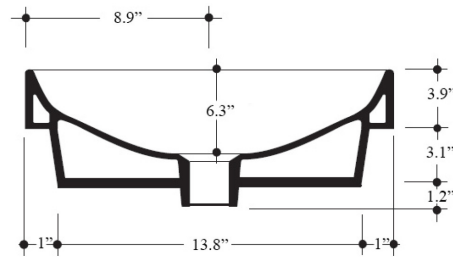

Finishes:

 Glossy White

SKU# | Options:

- Cento 3557 | Glossy White

* WS Bath Collections reserves the right to revise dimensions or information on this sheet without notice

Collection Cento	Model Cento 3557	Dimensions Metric <i>1 inch = 2.54 cm</i> <i>1 inch = 25.4 mm</i>	 1051 Lea Drive - Collegeville, PA 19426 Tel. 215 513 9400 - Fax 610 831 0215 www.ws bathcollections.com - info@ws bathcollections.com
------------------------------	------------------------------	---	---

Collection
Cento

Model |
Cento 3557

Dimensions Metric

1 inch = 2.54 cm
1 inch = 25.4 mm

WS[®]
BATH
COLLECTIONS

1051 Lea Drive - Collegeville, PA 19426
Tel. 215 513 9400 - Fax 610 831 0215

www.ws bathcollections.com - info@ws bathcollections.com

Bolts

Silicone (optional)

Collection
Cento

Model |
Cento 3557

Dimensions Metric
1 inch = 2.54 cm
1 inch = 25.4 mm

WS[®]
BATH
COLLECTIONS

1051 Lea Drive - Collegeville, PA 19426
Tel. 215 513 9400 - Fax 610 831 0215
www.ws bathcollections.com - info@ws bathcollections.com