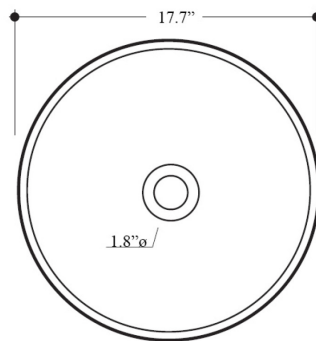

Finishes:

 Glossy White

SKU# | Options:

- Cento 3557 | Glossy White

* WS Bath Collections reserves the right to revise dimensions or information on this sheet without notice

Collection Cento	Model Cento 3557	Dimensions Metric <i>1 inch = 2.54 cm</i> <i>1 inch = 25.4 mm</i>	 1051 Lea Drive - Collegeville, PA 19426 Tel. 215 513 9400 - Fax 610 831 0215 www.ws bathcollections.com - info@ws bathcollections.com
------------------------------	------------------------------	---	---

Collection
Cento

Model |
Cento 3557

Dimensions Metric

1 inch = 2.54 cm
1 inch = 25.4 mm

WS[®]
BATH
COLLECTIONS

1051 Lea Drive - Collegeville, PA 19426
Tel. 215 513 9400 - Fax 610 831 0215

www.ws bathcollections.com - info@ws bathcollections.com

Bolts

Silicone (optional)

Collection
Cento

Model |
Cento 3557

Dimensions Metric
1 inch = 2.54 cm
1 inch = 25.4 mm

WS[®]
BATH
COLLECTIONS

1051 Lea Drive - Collegeville, PA 19426
Tel. 215 513 9400 - Fax 610 831 0215
www.ws bathcollections.com - info@ws bathcollections.com