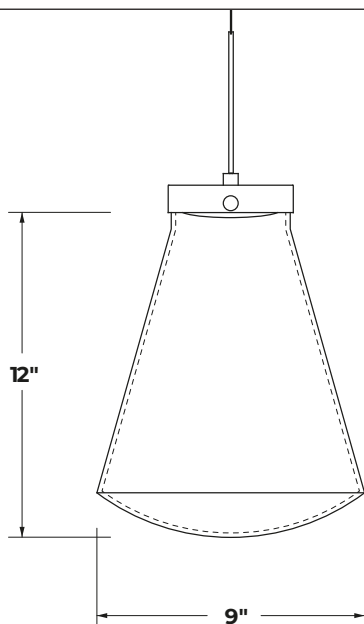

FLASK PETITE PENDANT

ITEM NO. PEN-FLA-PT	DESIGNER JEREMY PYLES	DATE 2022	SERIES CONSTELLATION

Funneling soft beams of light, the Flask Petite and Flask Grand low-voltage pendant lights are a sophisticated addition to the Constellation Series. The Flask Petite effortlessly cradles light in its convex base. Displaying both Grand and Petite Flask pendants together will create a prominent, yet gentle display of hand-crafted glass. The Constellation Series pushes the boundary of both scale and technology. Each glass shade is suspended from a low-voltage coaxial cable and illuminated by a custom LED source positioned out of sight within a premium metal glass holder.

MATERIAL

Hand-blown glass

ELECTRICAL & HARDWARE

See product page for all hardware options.

CEILING CANOPY

Available in five premium finishes: Graphite, Satin Brass, Polished Nickel, Brushed Nickel, and Matte White

LEAD TIME

Generally in stock (in limited quantities) and ships within 7-10 days

DIMENSIONS

9" W (22 CM) x 12" H (30 CM)

PRODUCT PAGE

store.nichemodern.com/products/flask-petite-pendant-light

UL/CUL/CE LISTED UPON REQUEST

FEATURED IN PHOTO

HANDMADE CRYSTAL GLASS SHADE

Low Voltage Polished Nickel Glass Holder

GLASS COLOR OPTIONS