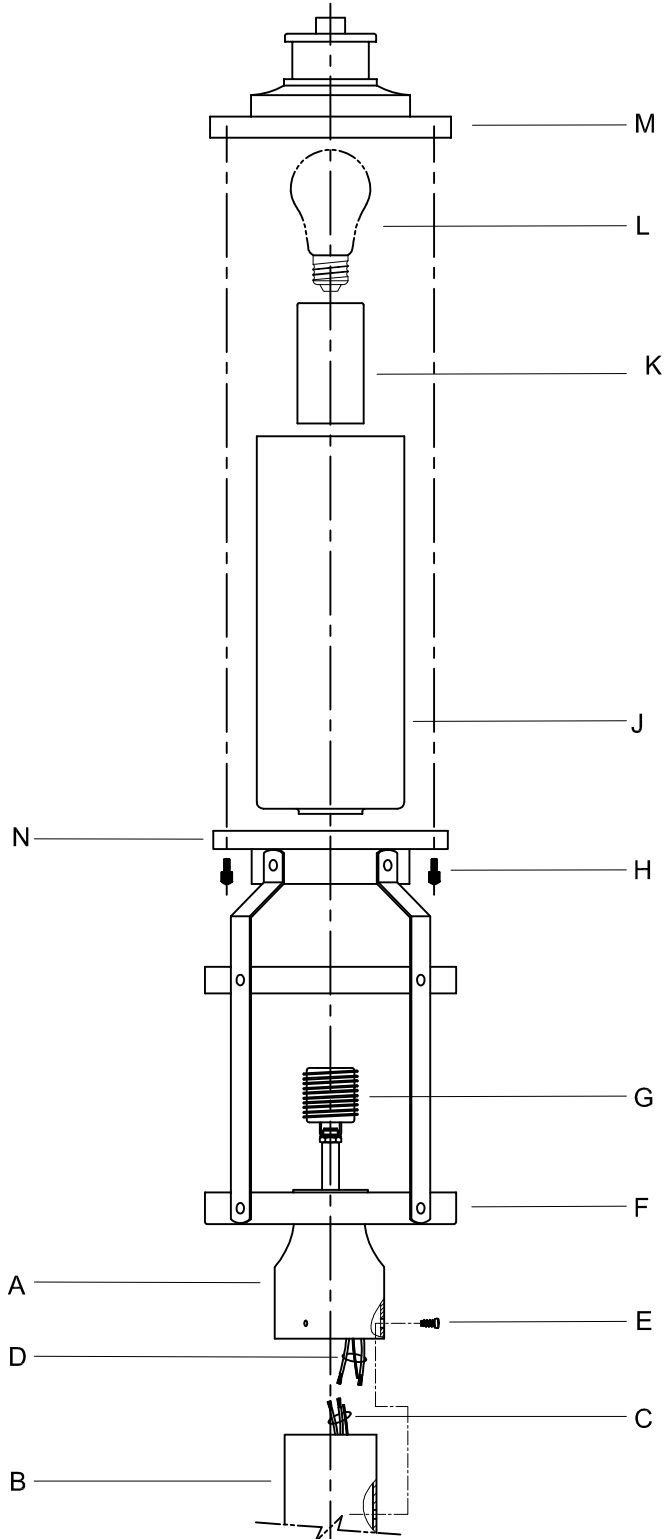

Assembly & Installation Instructions

CAUTION: Read instructions carefully and turn electricity off at main circuit breaker panel before beginning installation.

WARNING - If any Special Control Devices are used with this Fixture, Follow the Instructions Carefully to assure full compliance with N.E.C. requirements. If there are any questions, contact a Qualified Electrical Contractor.
WARNING - This product contains chemicals known to the State of California to cause cancer, birth defects and /or other reproductive harm. Thoroughly wash hands after installing, handling, cleaning, or otherwise touching this product.
CAUTION - All glass is fragile, use care when handling Glass component(s) and or Lamp(s).

ASSEMBLY STEPS:
MODE D'ASSEMBLAGE:
PASOS PARA ENSAMBLAR:

1. A → B
2. Ø (0.144)(3.6mm) → 
3. B ← A
4. Ø (0.144)(3.6mm) → 
5. D → C → 
6. J → G,F
7. K → J,G
8. L → G
9. M → N
10. H → M,N

**B, C & L
 (NOT FURNISHED)
 (NO INCLUIDA)
 (NON FOURNIE)**